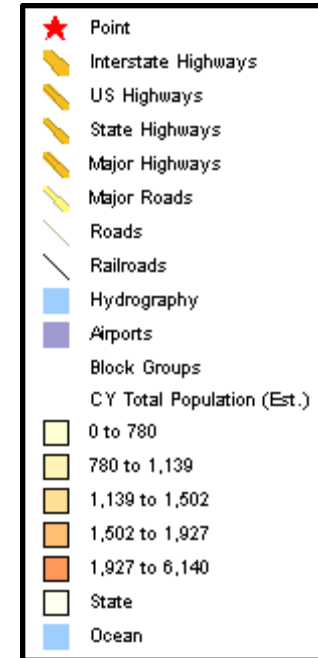

Population Current-Year

W ORANGE SHOW RD AT S E ST
 SAN BERNARDINO, CA 92408
 Coord: 34.079500, -117.294100
 Radius - See Appendix for Details

Prepared on: Sat May 05, 2007
 Project Code:
 Prepared For: CENTRO WATT

Claritas Tech Support: 1 800 866 6511
 © 2007 CLARITAS INC. All rights reserved.
 Prepared By:

Population Current-Year

Appendix: Area Listing

Area Name:

Type: Radius

Radius Definition:

W ORANGE SHOW RD AT S E ST
SAN BERNARDINO, CA 92408

Center Point: 34.079500 -117.294100
Circle/Band: 0.00 - 3.00

Area Name:

Type: Radius

Radius Definition:

W ORANGE SHOW RD AT S E ST
SAN BERNARDINO, CA 92408

Center Point: 34.079500 -117.294100
Circle/Band: 0.00 - 5.00