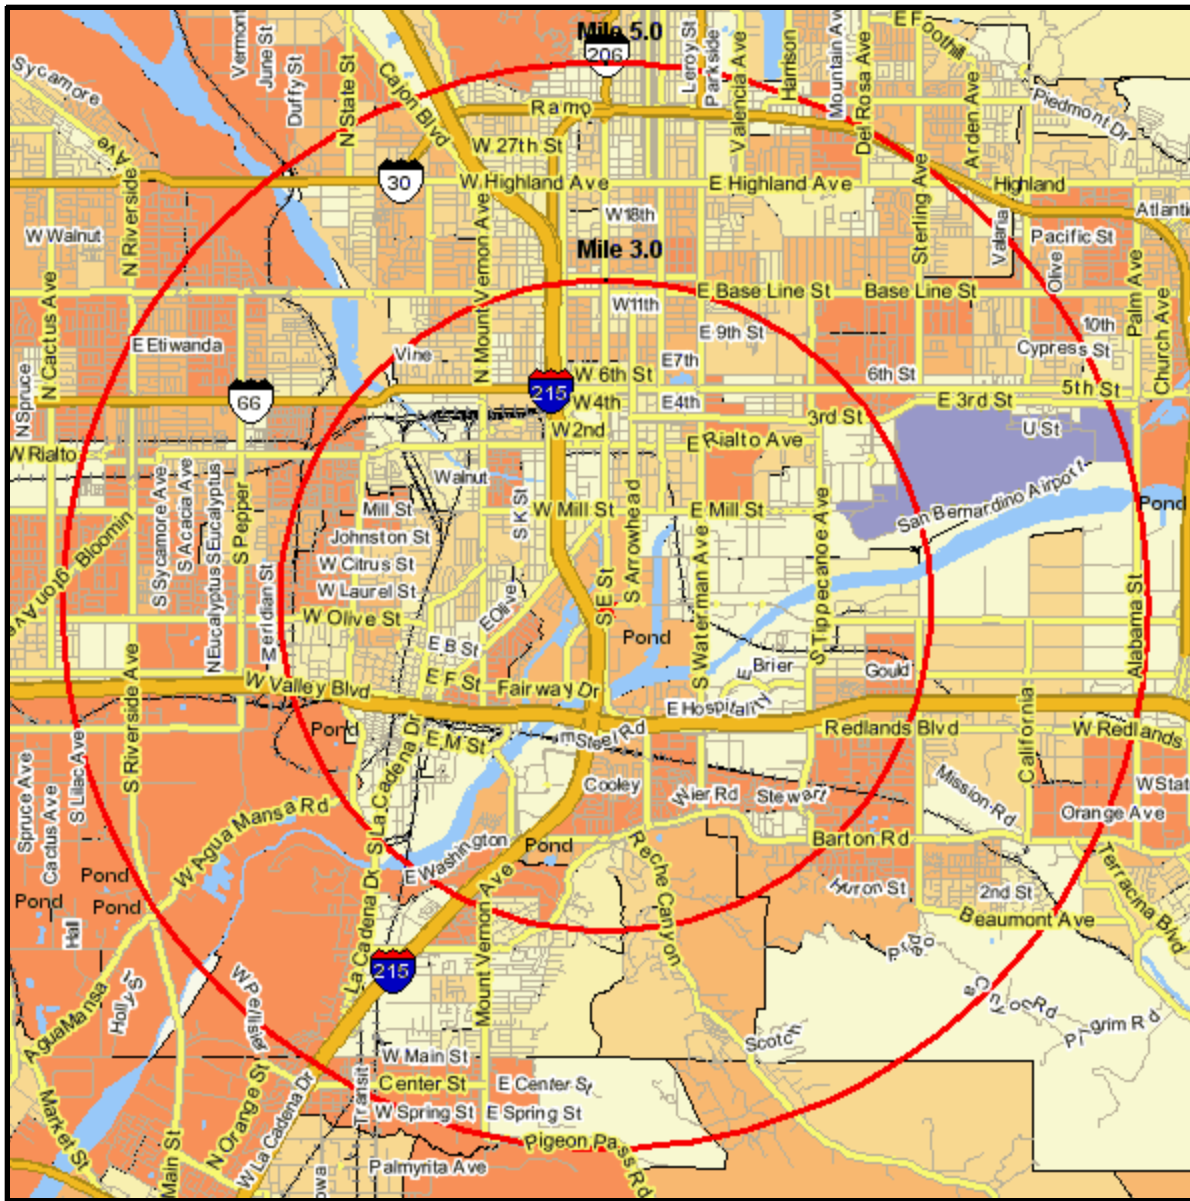

Population Current-Year

W ORANGE SHOW RD AT S E ST
 SAN BERNARDINO, CA 92408
 Coord: 34.079500, -117.294100
 Radius - See Appendix for Details

Prepared on: Sat May 05, 2007
 Project Code:
 Prepared For: CENTRO WATT

Claritas Tech Support: 1 800 866 6511
 © 2007 CLARITAS INC. All rights reserved.
 Prepared By:

Population Current-Year

Appendix: Area Listing

Area Name:

Type: Radius

Radius Definition:

W ORANGE SHOW RD AT S E ST
SAN BERNARDINO, CA 92408

Center Point: 34.079500 -117.294100
Circle/Band: 0.00 - 3.00

Area Name:

Type: Radius

Radius Definition:

W ORANGE SHOW RD AT S E ST
SAN BERNARDINO, CA 92408

Center Point: 34.079500 -117.294100
Circle/Band: 0.00 - 5.00