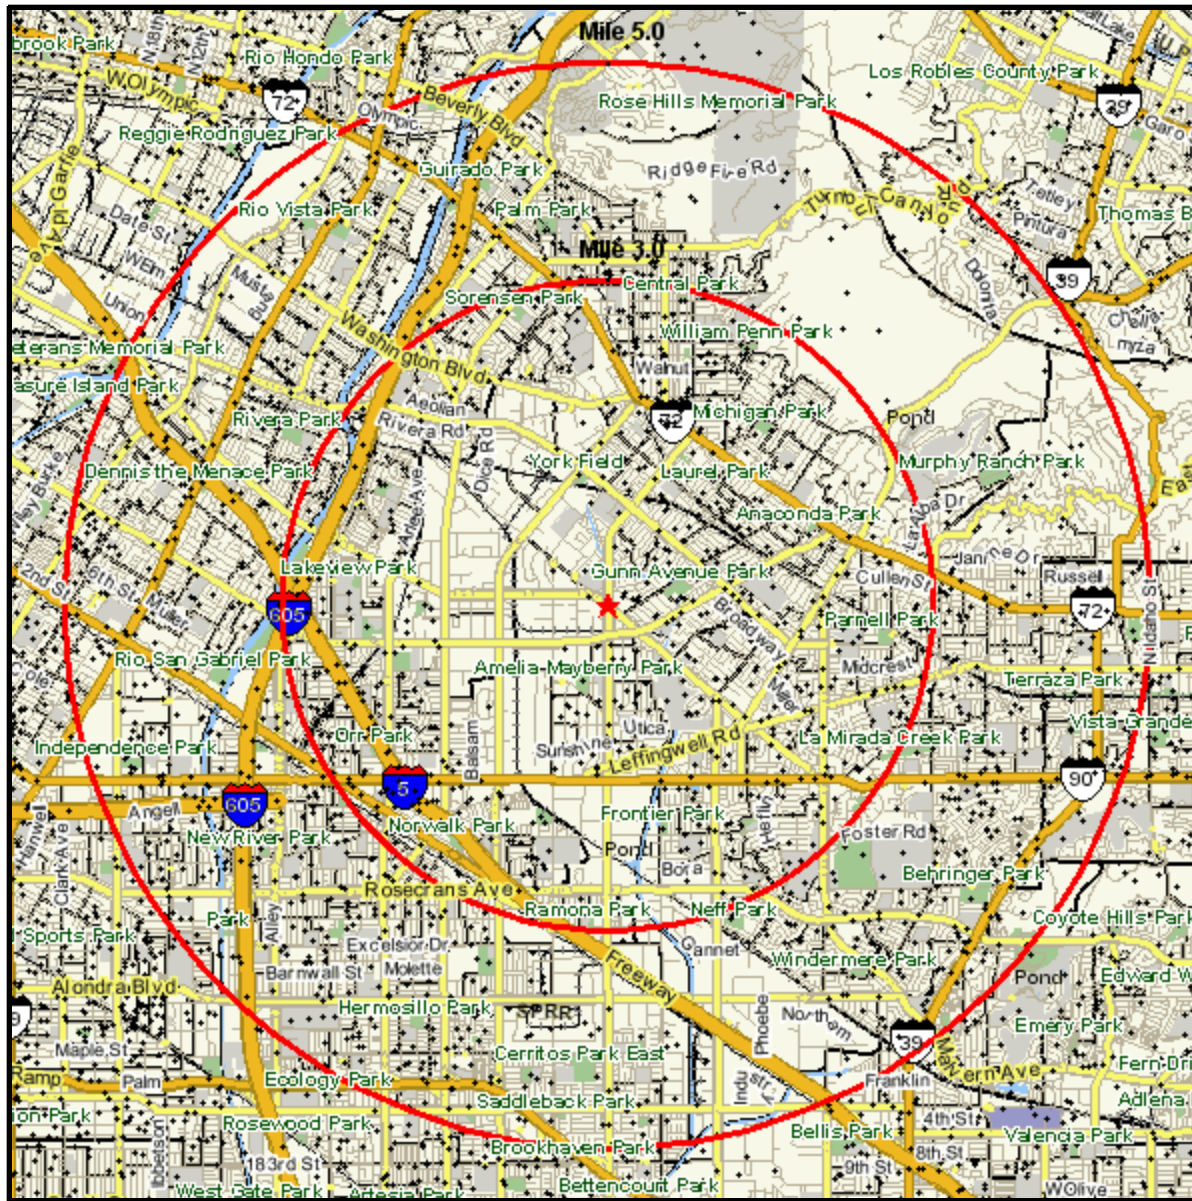

# Household Current-Year Dot Density

TELEGRAPH RD AT CARMENITA RD  
 SANTA FE SPRINGS, CA 90670  
 Coord: 33.940300, -118.046520  
 Radius - See Appendix for Details

## Appendix: Area Listing

### Radius Definition:

TELEGRAPH RD AT CARMENITA RD	Center Point:	33.940300	-118.046520
SANTA FE SPRINGS, CA 90670	Circle/Band:	0.00 -	3.00

### Radius Definition:

TELEGRAPH RD AT CARMENITA RD	Center Point:	33.940300	-118.046520
SANTA FE SPRINGS, CA 90670	Circle/Band:	0.00 -	5.00