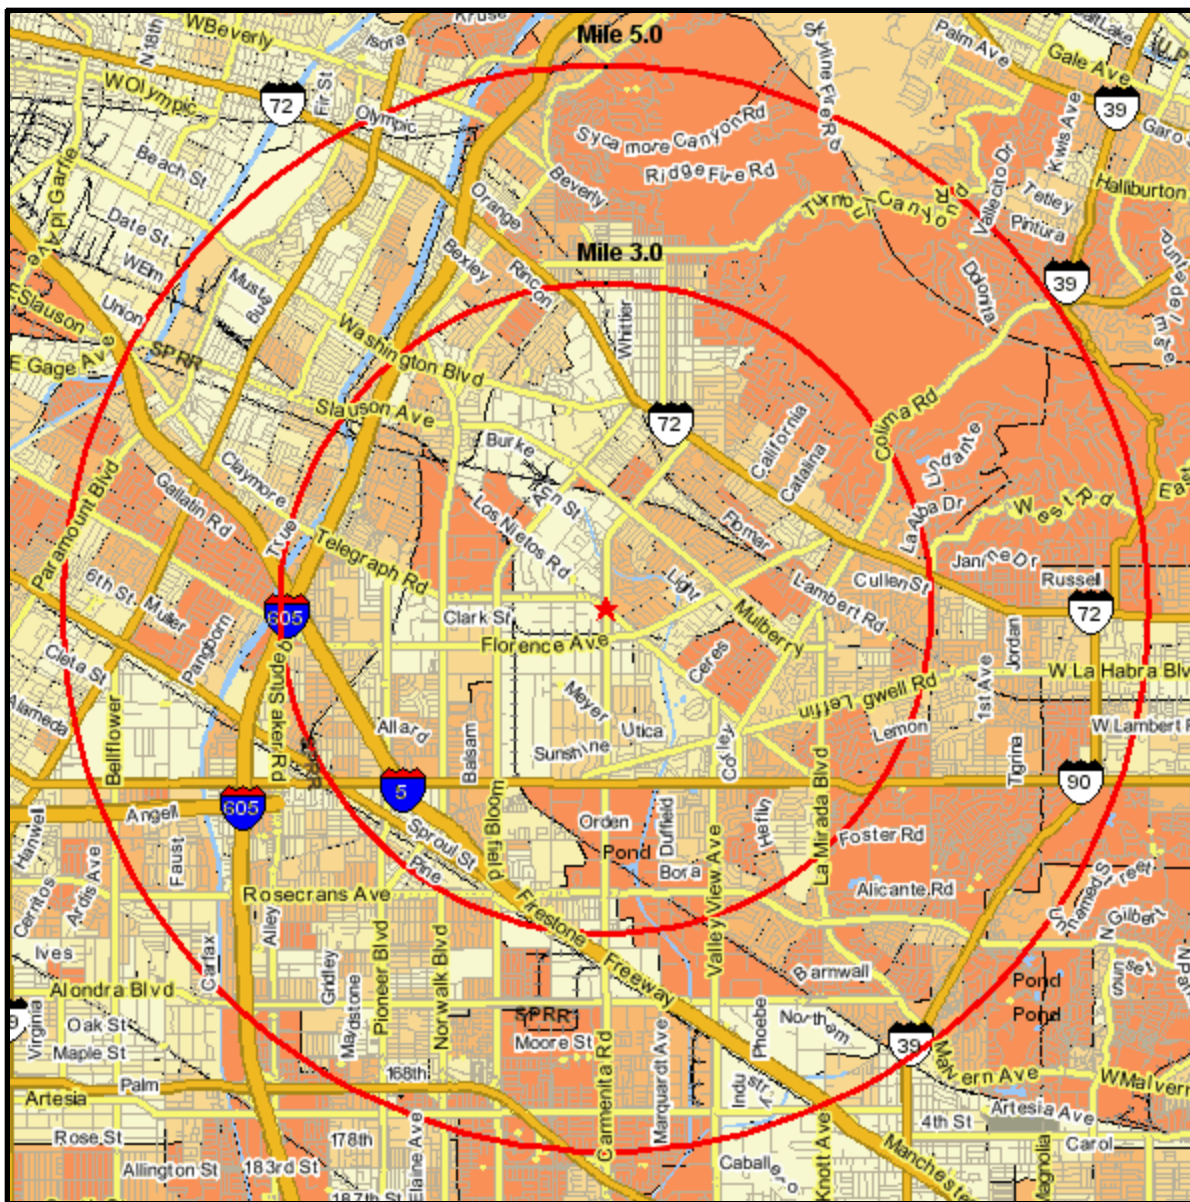

Median Household Income

TELEGRAPH RD AT CARMENITA RD
 SANTA FE SPRINGS, CA 90670
 Coord: 33.940300, -118.046520
 Radius - See Appendix for Details

Median Household Income

Appendix: Area Listing

Area Name:

Type: Radius

Radius Definition:

TELEGRAPH RD AT CARMENITA RD	Center Point:	33.940300	-118.046520
SANTA FE SPRINGS, CA 90670	Circle/Band:	0.00 -	3.00

Area Name:

Type: Radius

Radius Definition:

TELEGRAPH RD AT CARMENITA RD	Center Point:	33.940300	-118.046520
SANTA FE SPRINGS, CA 90670	Circle/Band:	0.00 -	5.00