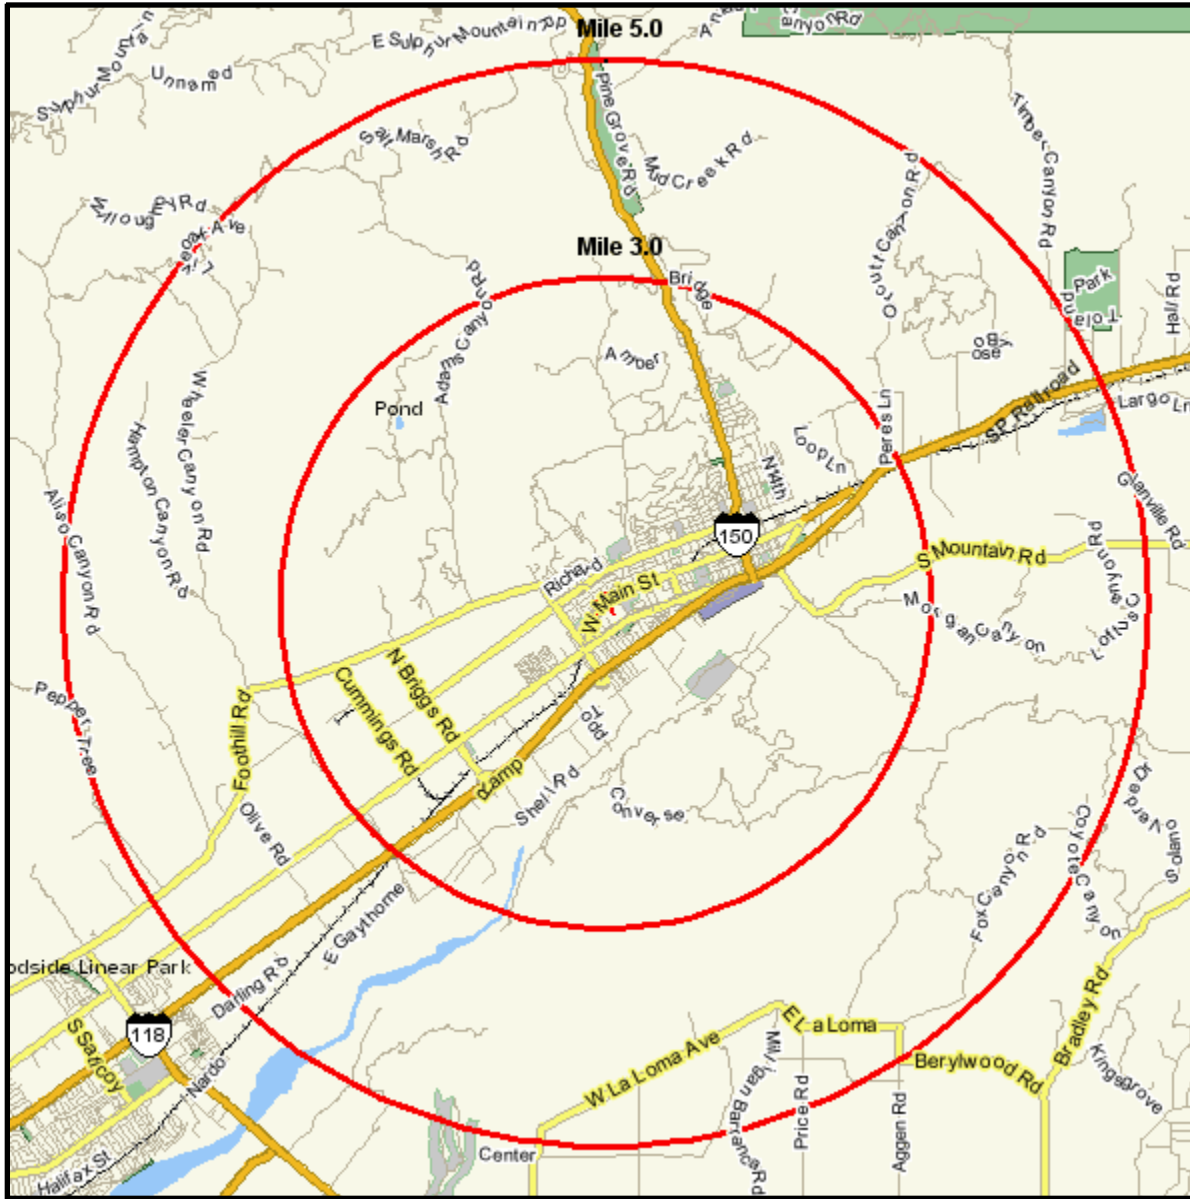

Area Map

Prepared For: **CENTRO WATT**
Project Code:

Order #: **965208300**
Site: **131**

550 W MAIN ST
SANTA PAULA, CA 93060-3917
Coord: 34.346446, -119.081956
Radius - See Appendix for Details

- ★ Point
- Interstate Highways
- US Highways
- State Highways
- Major Highways
- Major Roads
- Roads
- Railroads
- Landmarks
- Parks
- Hydrography
- Airports
- State
- Ocean

Area Map

Prepared For: CENTRO WATT
Project Code:

Order #: 965208300
Site: 131

Appendix: Area Listing

Area Name:

Type: Radius

Radius Definition:

550 W MAIN ST
SANTA PAULA, CA 93060-3917

Center Point: 34.346446 -119.081956
Circle/Band: 0.00 - 3.00

Area Name:

Type: Radius

Radius Definition:

550 W MAIN ST
SANTA PAULA, CA 93060-3917

Center Point: 34.346446 -119.081956
Circle/Band: 0.00 - 5.00