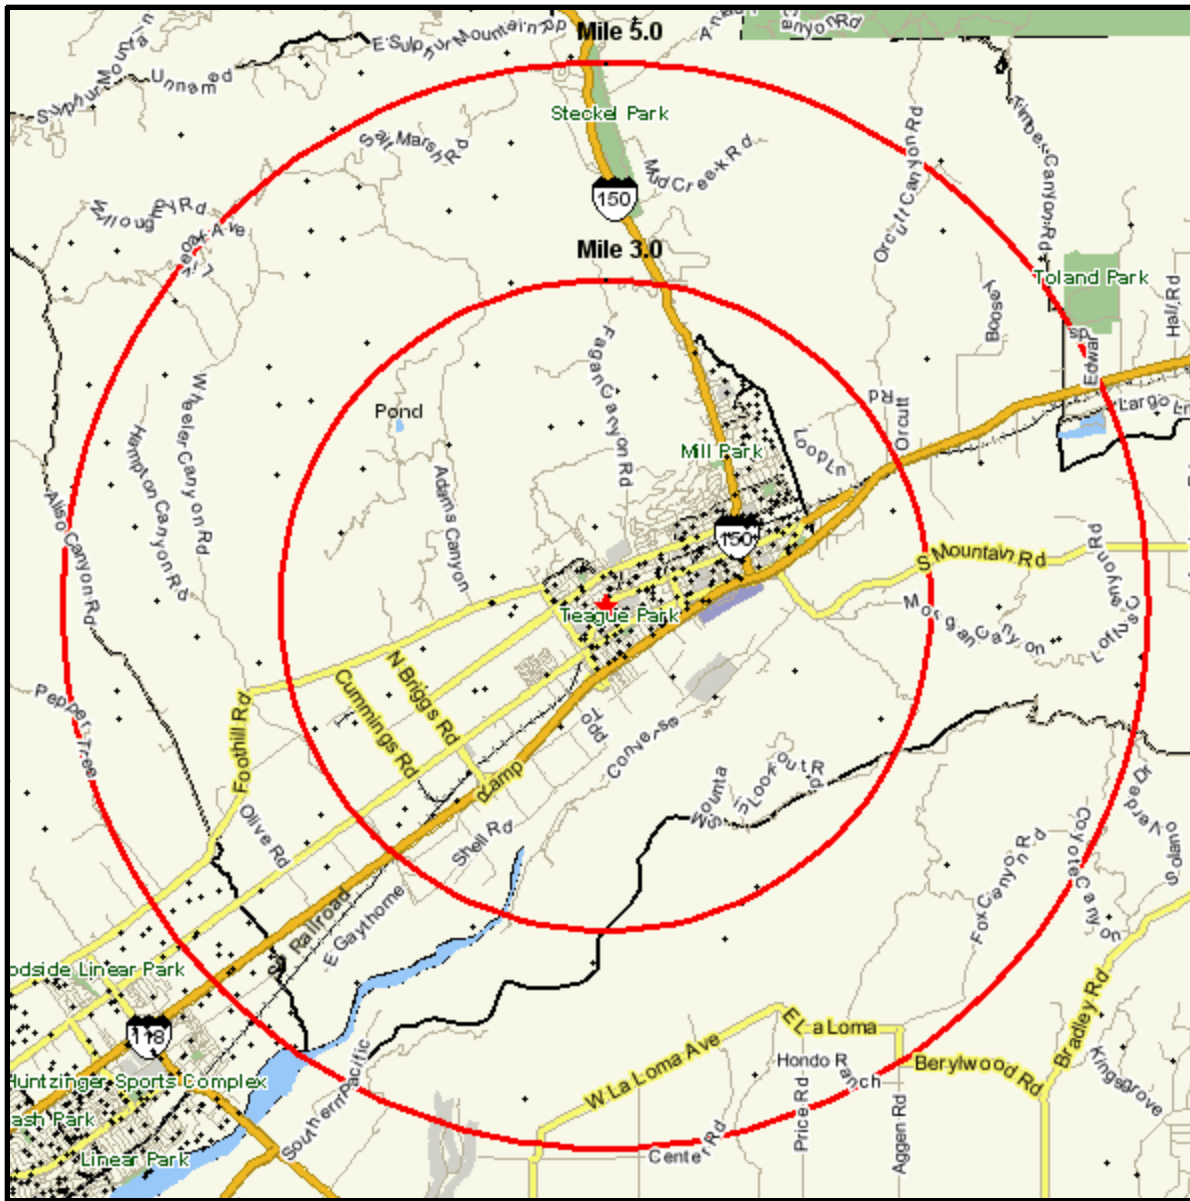

Household Current-Year Dot Density

550 W MAIN ST
 SANTA PAULA, CA 93060-3917
 Coord: 34.346446, -119.081956
 Radius - See Appendix for Details

Household Current-Year Dot Density

Appendix: Area Listing

Area Name:

Type: Radius

Radius Definition:

550 W MAIN ST
SANTA PAULA, CA 93060-3917

Center Point: 34.346446 -119.081956
Circle/Band: 0.00 - 3.00

Area Name:

Type: Radius

Radius Definition:

550 W MAIN ST
SANTA PAULA, CA 93060-3917

Center Point: 34.346446 -119.081956
Circle/Band: 0.00 - 5.00

Project Information:

Site: 1

Order Number: 965214187