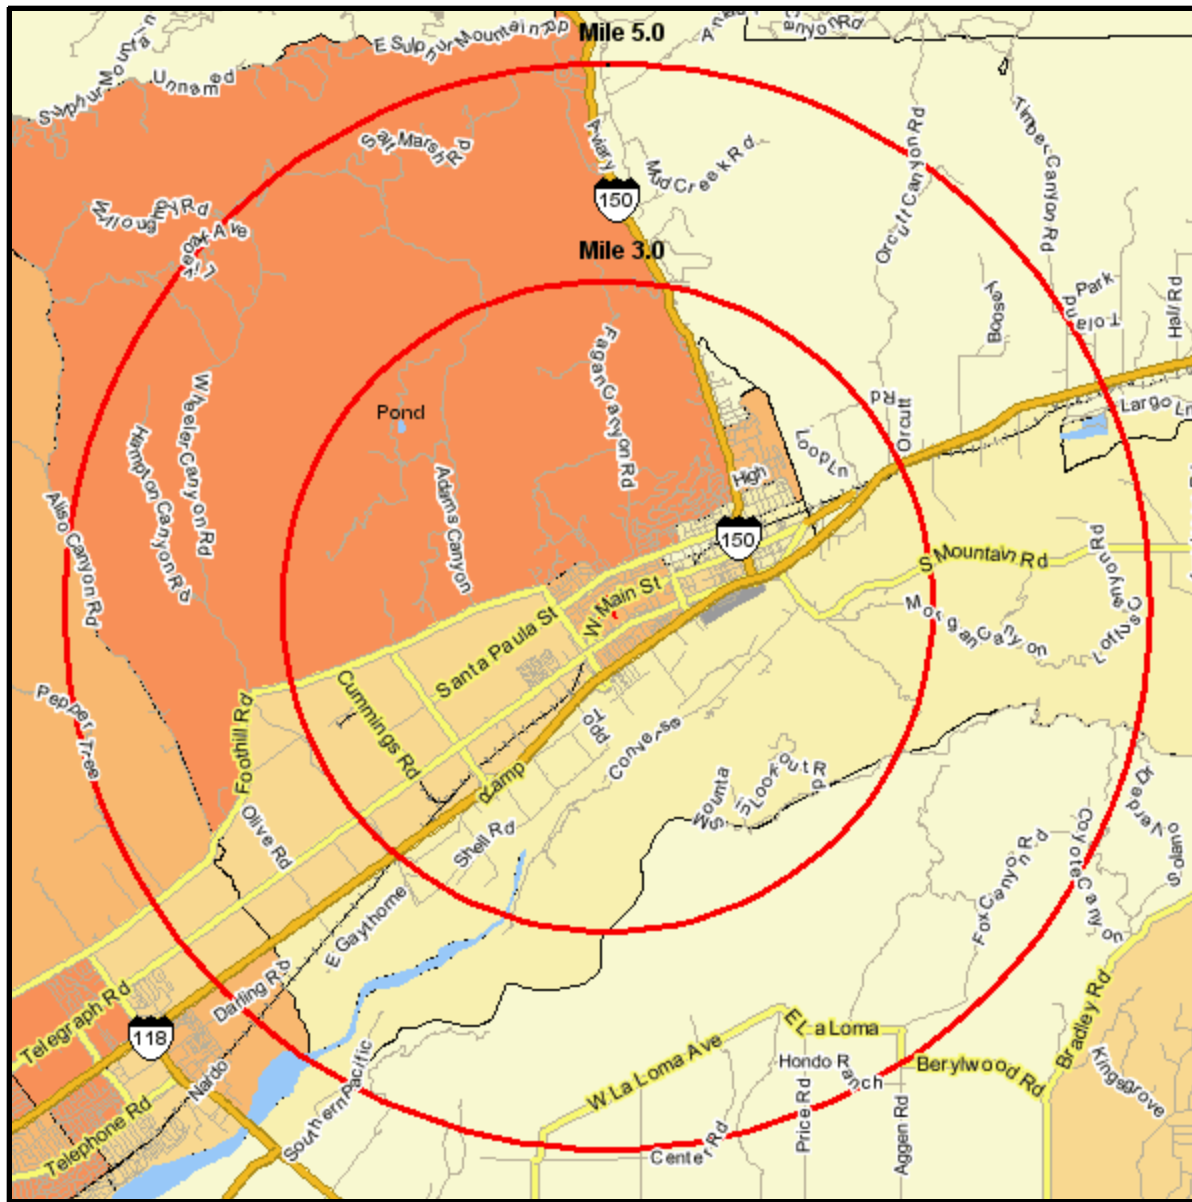

Household Current-Year

550 W MAIN ST
 SANTA PAULA, CA 93060-3917
 Coord: 34.346446, -119.081956
 Radius - See Appendix for Details

Household Current-Year

Appendix: Area Listing

Area Name:

Type: Radius

Radius Definition:

550 W MAIN ST
SANTA PAULA, CA 93060-3917

Center Point: 34.346446 -119.081956
Circle/Band: 0.00 - 3.00

Area Name:

Type: Radius

Radius Definition:

550 W MAIN ST
SANTA PAULA, CA 93060-3917

Center Point: 34.346446 -119.081956
Circle/Band: 0.00 - 5.00

Project Information:

Site: 1

Order Number: 965214187