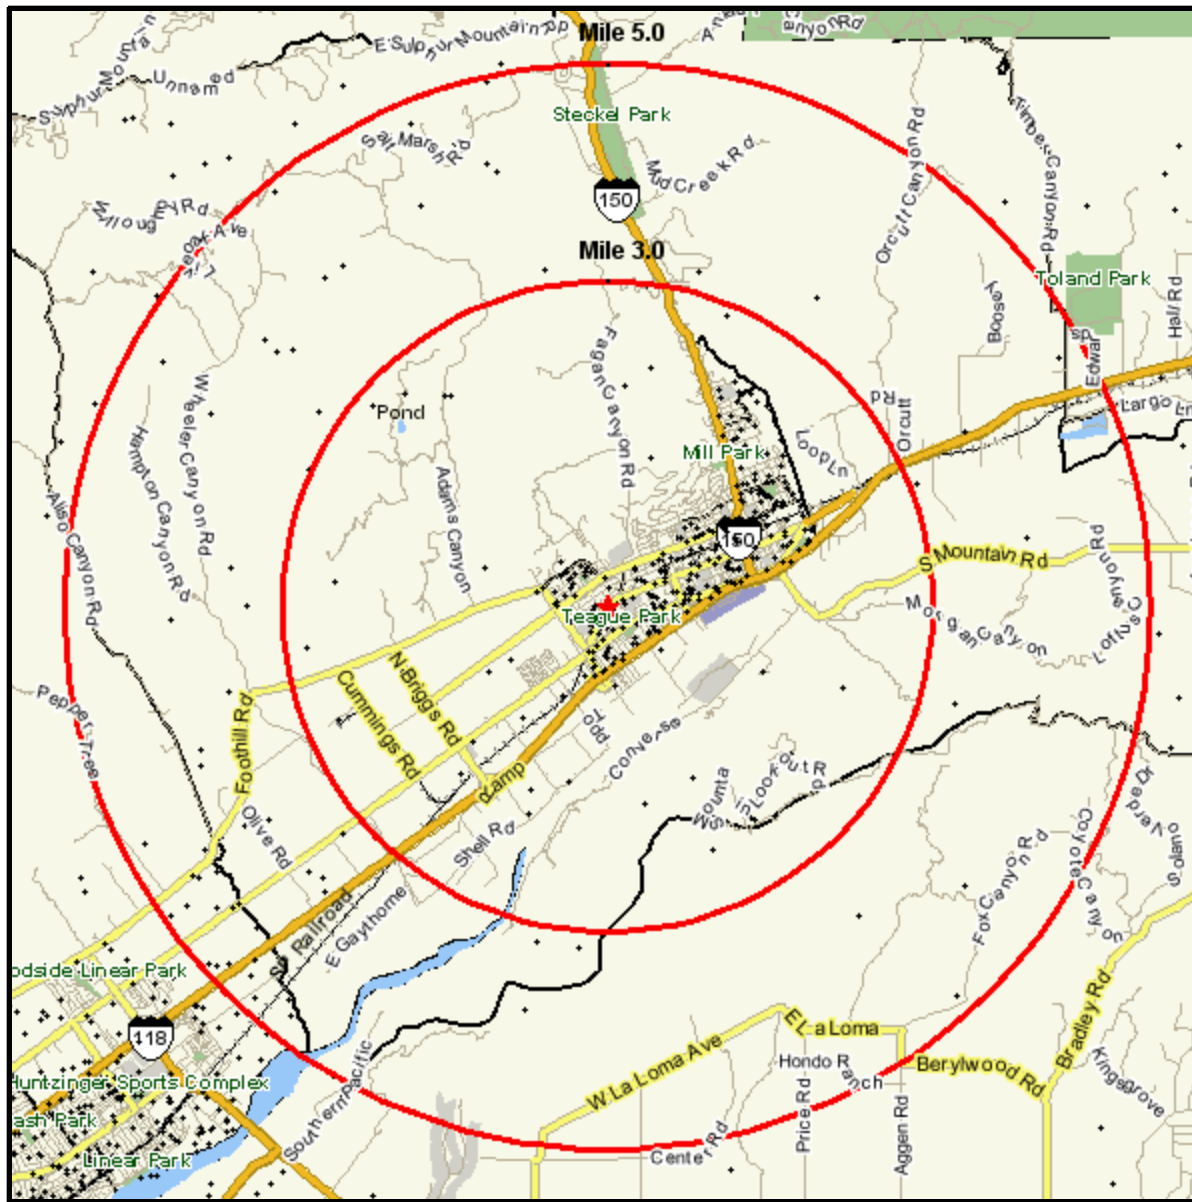

Population Current-Year Dot Density

550 W MAIN ST
 SANTA PAULA, CA 93060-3917
 Coord: 34.346446, -119.081956
 Radius - See Appendix for Details

Population Current-Year Dot Density

Appendix: Area Listing

Area Name:

Type: Radius

Radius Definition:

550 W MAIN ST
SANTA PAULA, CA 93060-3917

Center Point: 34.346446 -119.081956
Circle/Band: 0.00 - 3.00

Area Name:

Type: Radius

Radius Definition:

550 W MAIN ST
SANTA PAULA, CA 93060-3917

Center Point: 34.346446 -119.081956
Circle/Band: 0.00 - 5.00

Project Information:

Site: 1

Order Number: 965214187