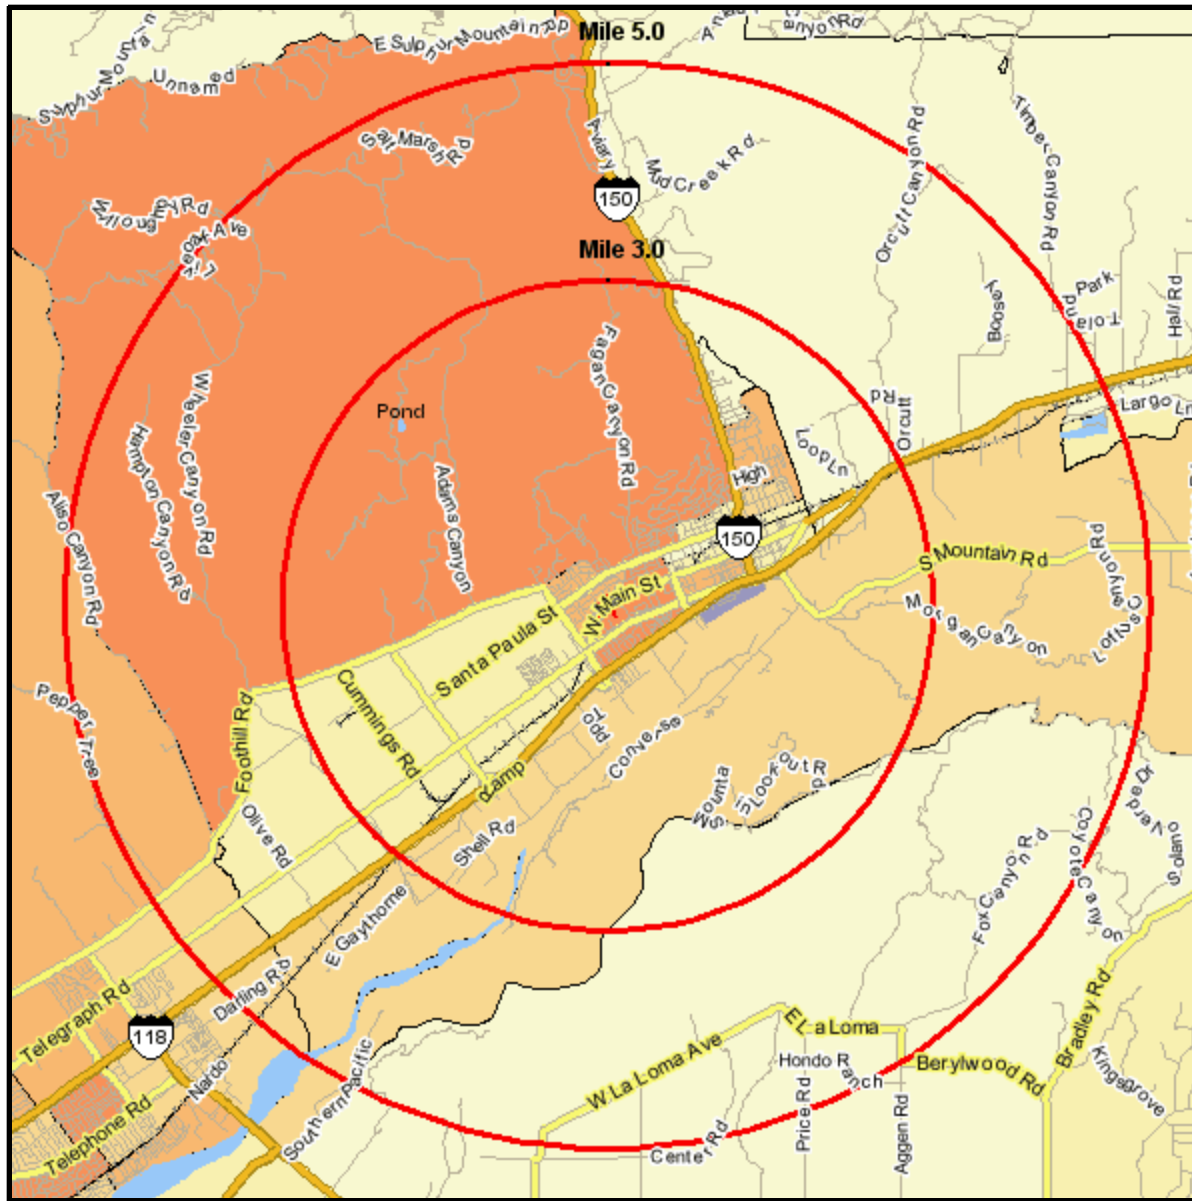

# Population Current-Year

550 W MAIN ST  
 SANTA PAULA, CA 93060-3917  
 Coord: 34.346446, -119.081956  
 Radius - See Appendix for Details

# Population Current-Year

## Appendix: Area Listing

### Radius Definition:

550 W MAIN ST  
SANTA PAULA, CA 93060-3917

Center Point: 34.346446 -119.081956  
Circle/Band: 0.00 - 3.00