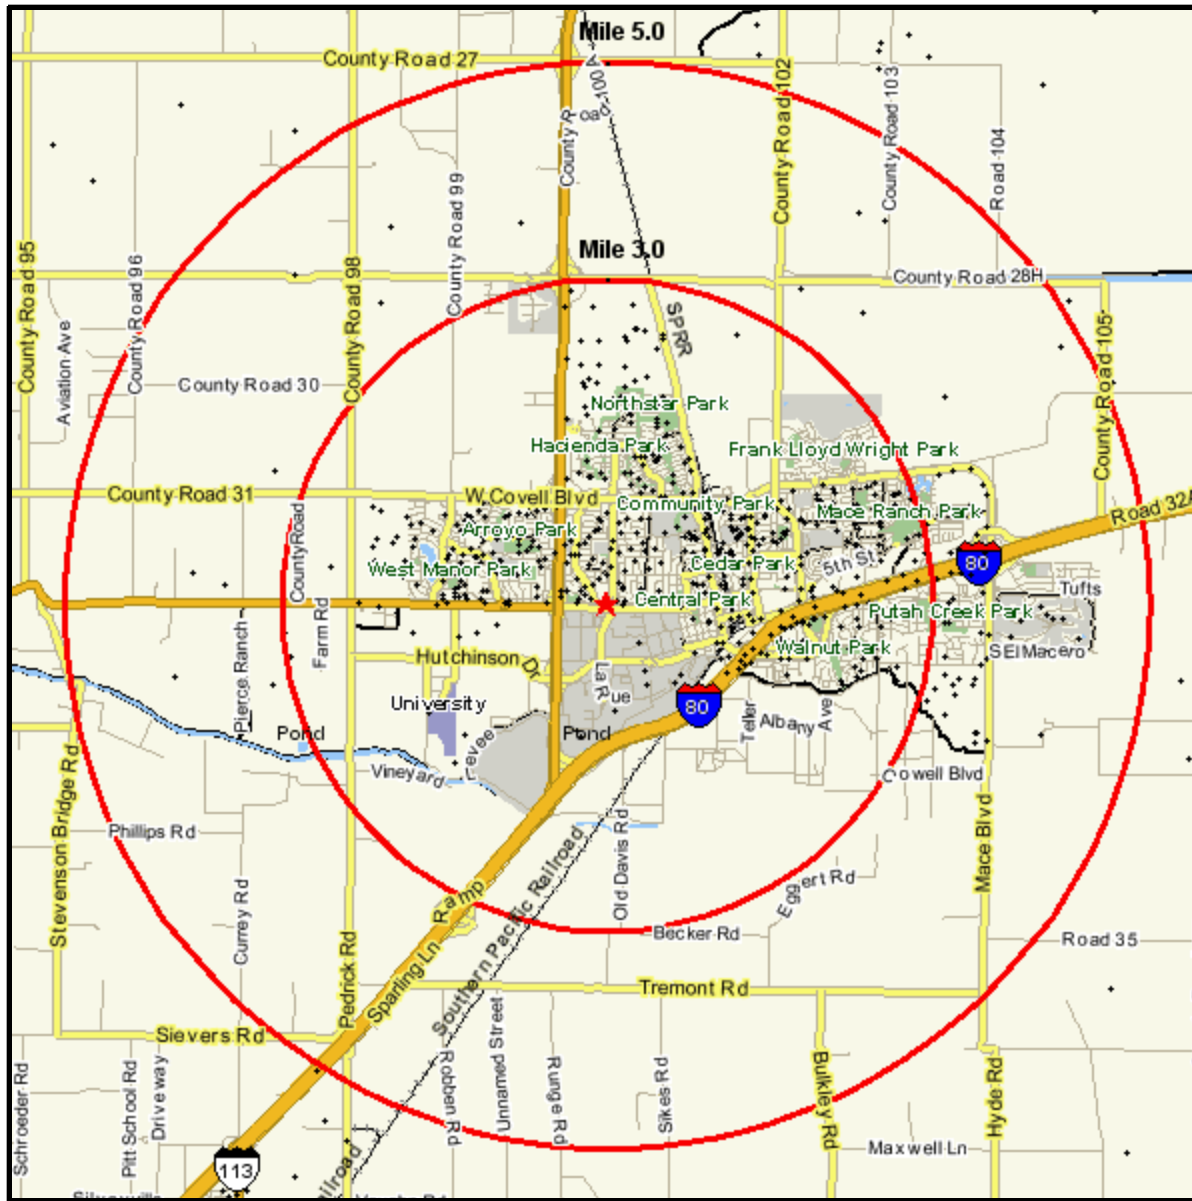

Household Current-Year Dot Density

737 RUSSELL BLVD
 DAVIS, CA 95616-3425
 Coord: 38.546537, -121.759496
 Radius - See Appendix for Details

Household Current-Year Dot Density

Appendix: Area Listing

Area Name:

Type: Radius

Radius Definition:

737 RUSSELL BLVD	Center Point:	38.546537	-121.759496
DAVIS, CA 95616-3425	Circle/Band:	0.00 -	3.00

Area Name:

Type: Radius

Radius Definition:

737 RUSSELL BLVD	Center Point:	38.546537	-121.759496
DAVIS, CA 95616-3425	Circle/Band:	0.00 -	5.00

Project Information:

Site: 1

Order Number: 965214278