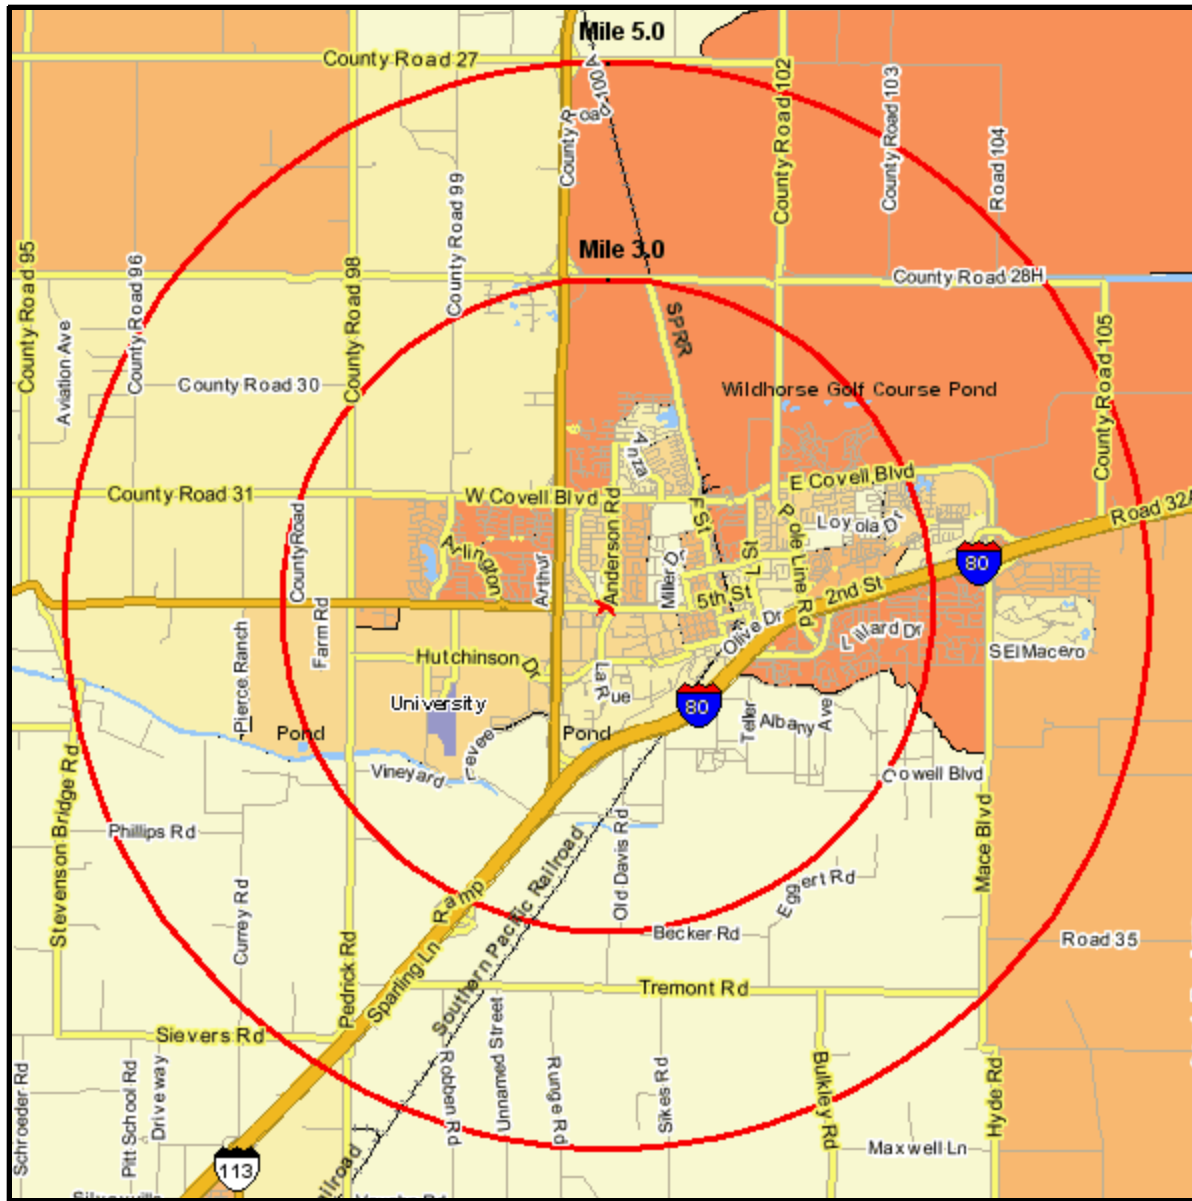

Household Current-Year

737 RUSSELL BLVD
 DAVIS, CA 95616-3425
 Coord: 38.546537, -121.759496
 Radius - See Appendix for Details

Household Current-Year

Appendix: Area Listing

Area Name:

Type: Radius

Radius Definition:

737 RUSSELL BLVD
DAVIS, CA 95616-3425

Center Point: 38.546537 -121.759496
Circle/Band: 0.00 - 3.00

Area Name:

Type: Radius

Radius Definition:

737 RUSSELL BLVD
DAVIS, CA 95616-3425

Center Point: 38.546537 -121.759496
Circle/Band: 0.00 - 5.00