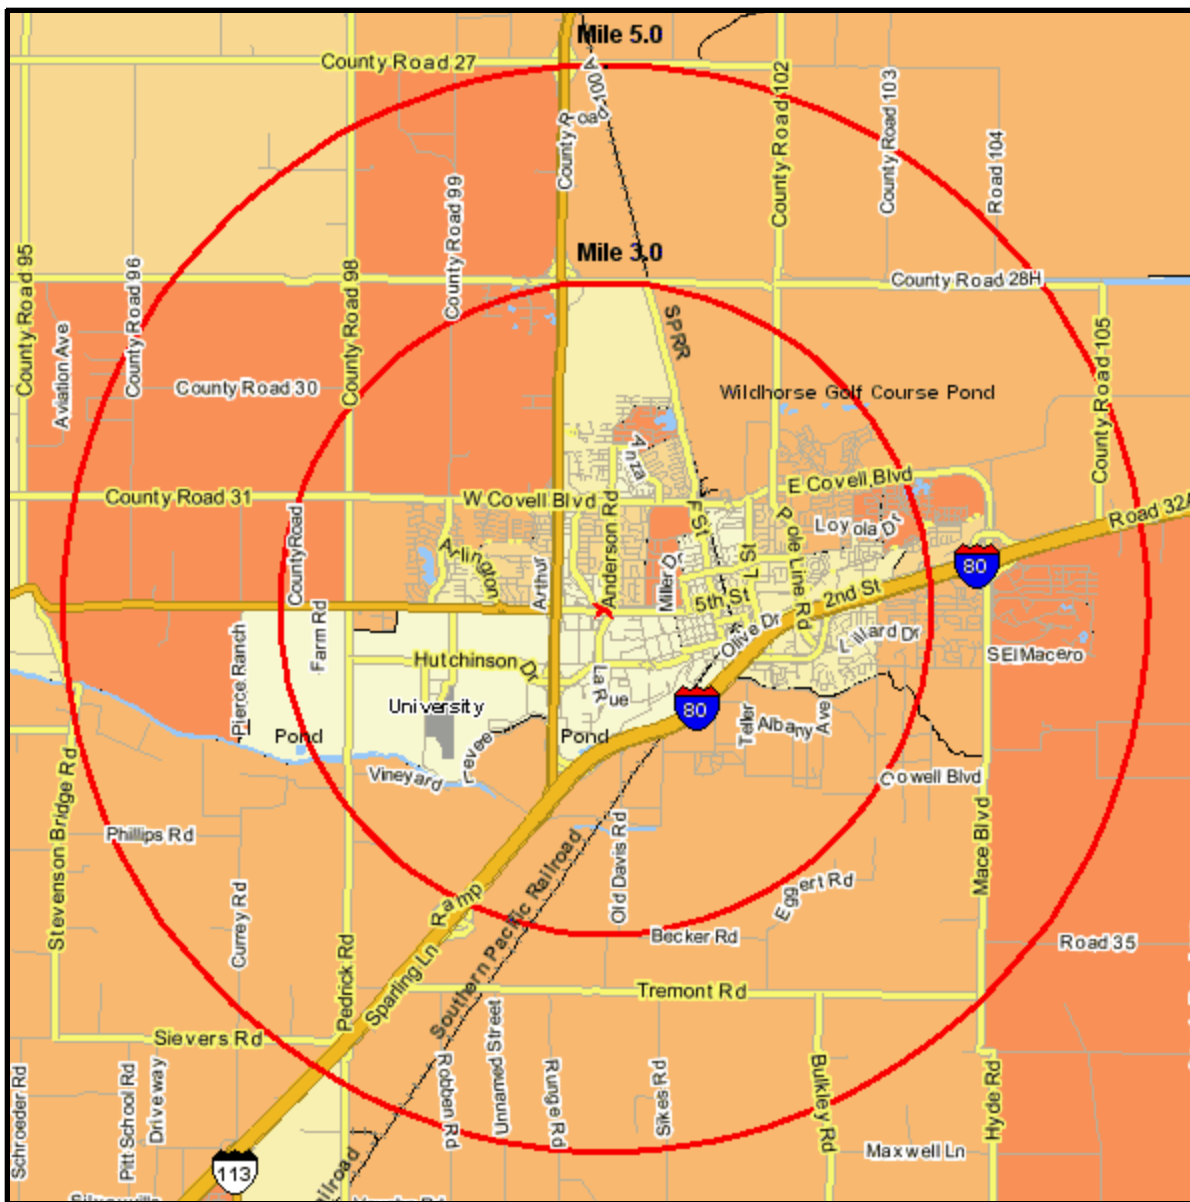

Median Household Income

737 RUSSELL BLVD
 DAVIS, CA 95616-3425
 Coord: 38.546537, -121.759496
 Radius - See Appendix for Details

Median Household Income

Appendix: Area Listing

Area Name:

Type: Radius

Radius Definition:

737 RUSSELL BLVD	Center Point:	38.546537	-121.759496
DAVIS, CA 95616-3425	Circle/Band:	0.00 -	3.00

Area Name:

Type: Radius

Radius Definition:

737 RUSSELL BLVD	Center Point:	38.546537	-121.759496
DAVIS, CA 95616-3425	Circle/Band:	0.00 -	5.00