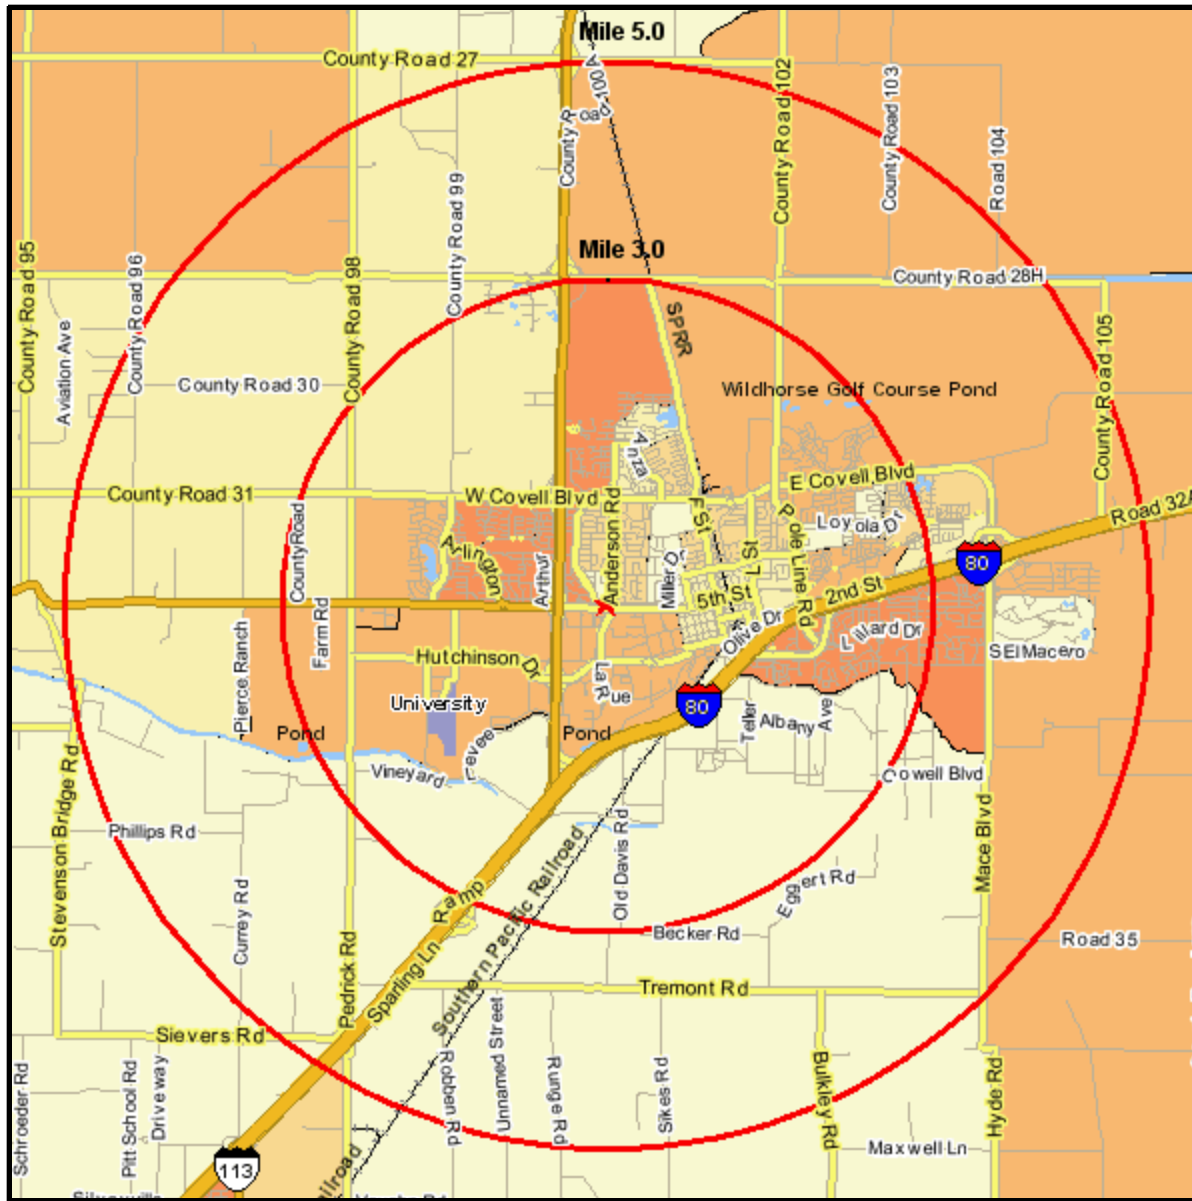

Population Current-Year

737 RUSSELL BLVD
 DAVIS, CA 95616-3425
 Coord: 38.546537, -121.759496
 Radius - See Appendix for Details

Population Current-Year

Appendix: Area Listing

Area Name:

Type: Radius

Radius Definition:

737 RUSSELL BLVD	Center Point:	38.546537	-121.759496
DAVIS, CA 95616-3425	Circle/Band:	0.00 -	3.00

Area Name:

Type: Radius

Radius Definition:

737 RUSSELL BLVD	Center Point:	38.546537	-121.759496
DAVIS, CA 95616-3425	Circle/Band:	0.00 -	5.00