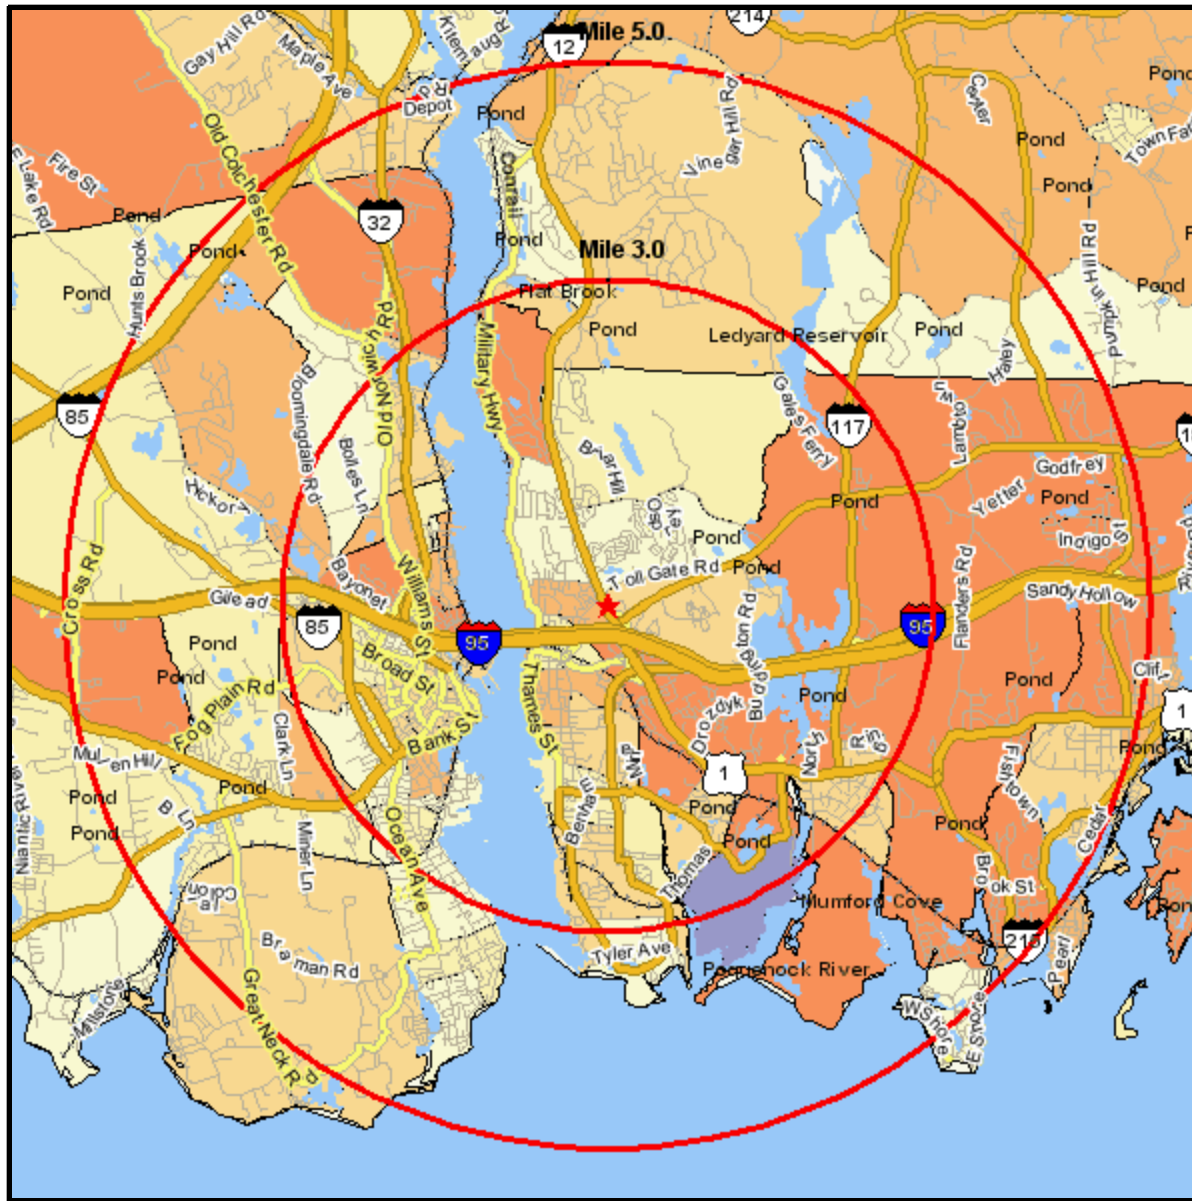

Population Growth 2000 - Current Year

220 ROUTE 12
 GROTON, CT 06340-3414
 Coord: 41.368483, -72.069932
 Radius - See Appendix for Details

Population Growth 2000 - Current Year

Appendix: Area Listing

Area Name:

Type: Radius

Radius Definition:

220 ROUTE 12	Center Point:	41.368483	-72.069932
GROTON, CT 06340-3414	Circle/Band:	0.00 -	3.00

Area Name:

Type: Radius

Radius Definition:

220 ROUTE 12	Center Point:	41.368483	-72.069932
GROTON, CT 06340-3414	Circle/Band:	0.00 -	5.00