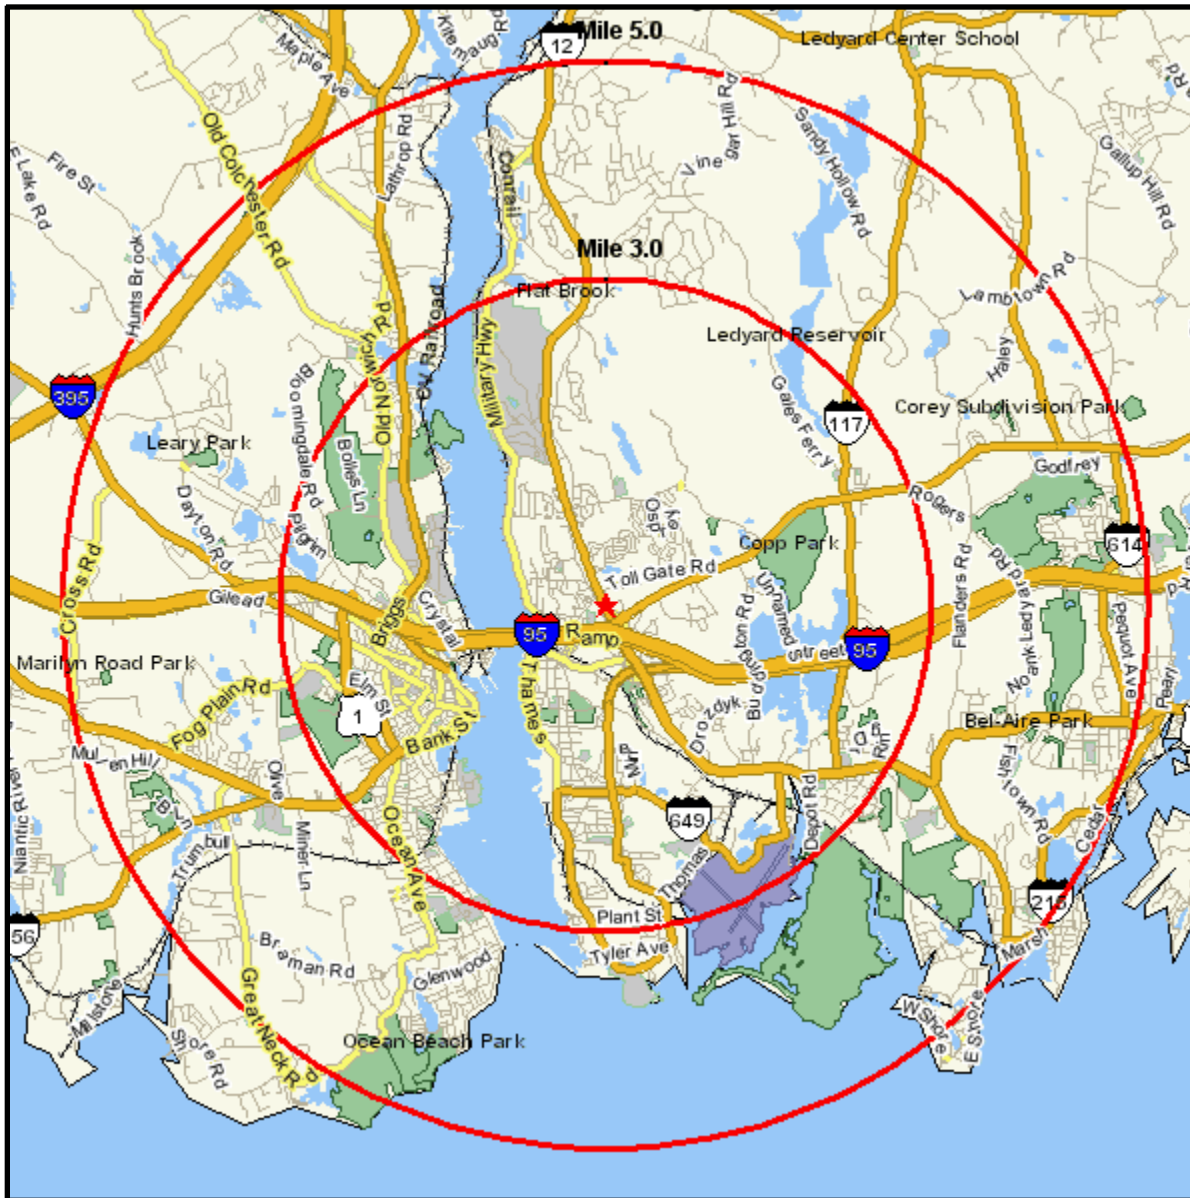

# Area Map

Prepared For: **CENTRO WATT**  
Project Code:

Order #: 965208316  
Site: 211

220 ROUTE 12  
GROTON, CT 06340-3414  
Coord: 41.368483, -72.069932  
Radius - See Appendix for Details

## Appendix: Area Listing

#### Radius Definition:

220 ROUTE 12	Center Point:	41.368483	-72.069932
GROTON, CT 06340-3414	Circle/Band:	0.00 -	3.00

#### Radius Definition:

220 ROUTE 12	Center Point:	41.368483	-72.069932
GROTON, CT 06340-3414	Circle/Band:	0.00 -	5.00