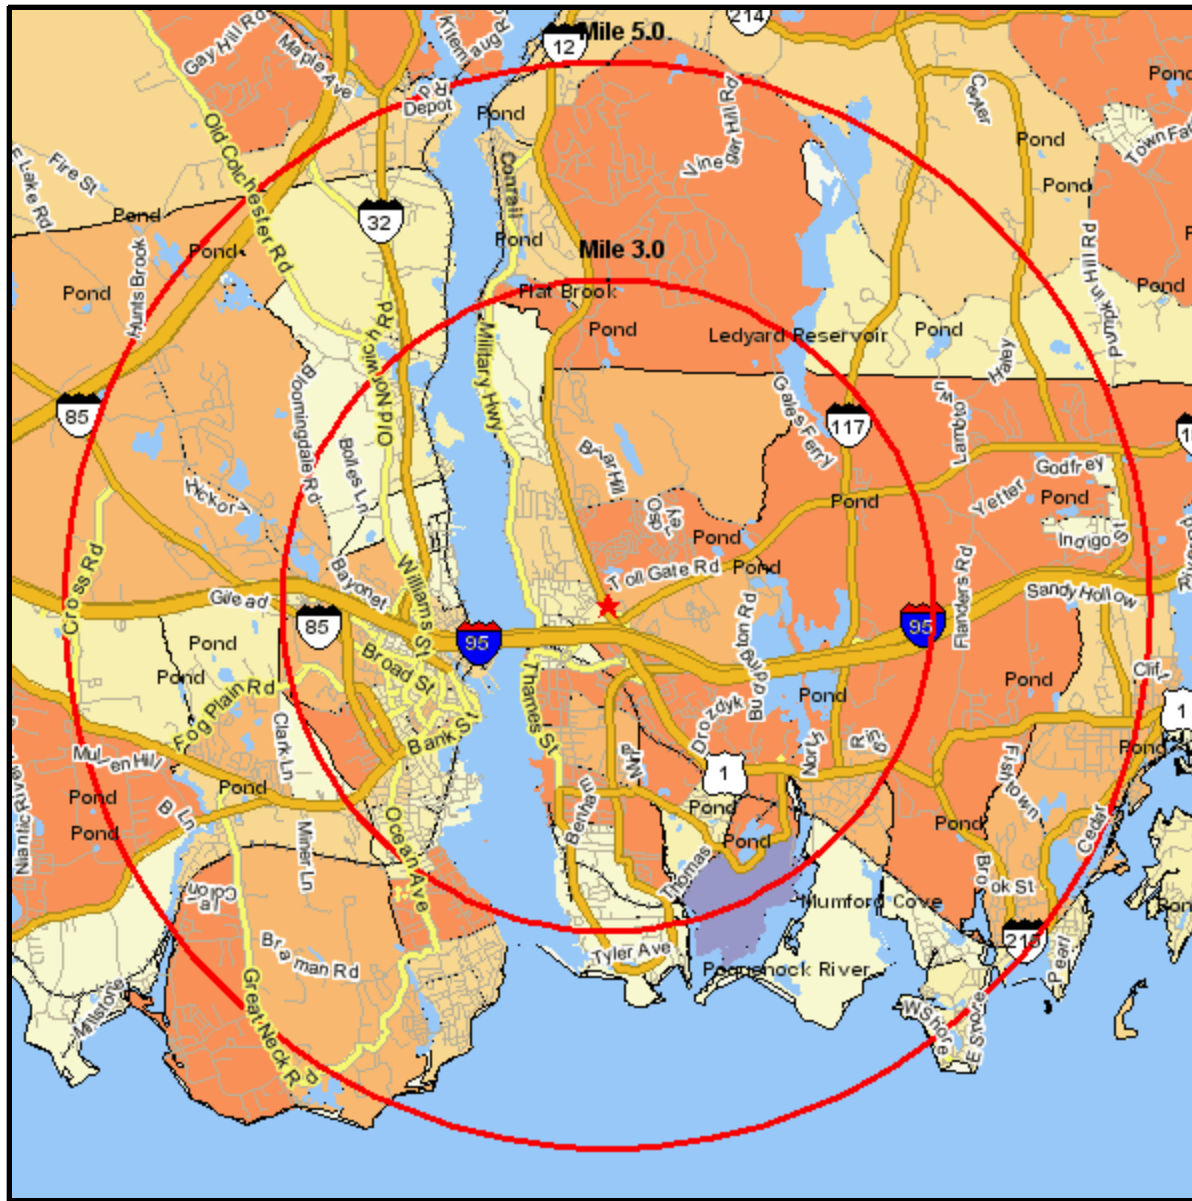

Household Current-Year

220 ROUTE 12
 GROTON, CT 06340-3414
 Coord: 41.368483, -72.069932
 Radius - See Appendix for Details

Household Current-Year

Appendix: Area Listing

Area Name:

Type: Radius

Radius Definition:

220 ROUTE 12	Center Point:	41.368483	-72.069932
GROTON, CT 06340-3414	Circle/Band:	0.00 -	3.00

Area Name:

Type: Radius

Radius Definition:

220 ROUTE 12	Center Point:	41.368483	-72.069932
GROTON, CT 06340-3414	Circle/Band:	0.00 -	5.00