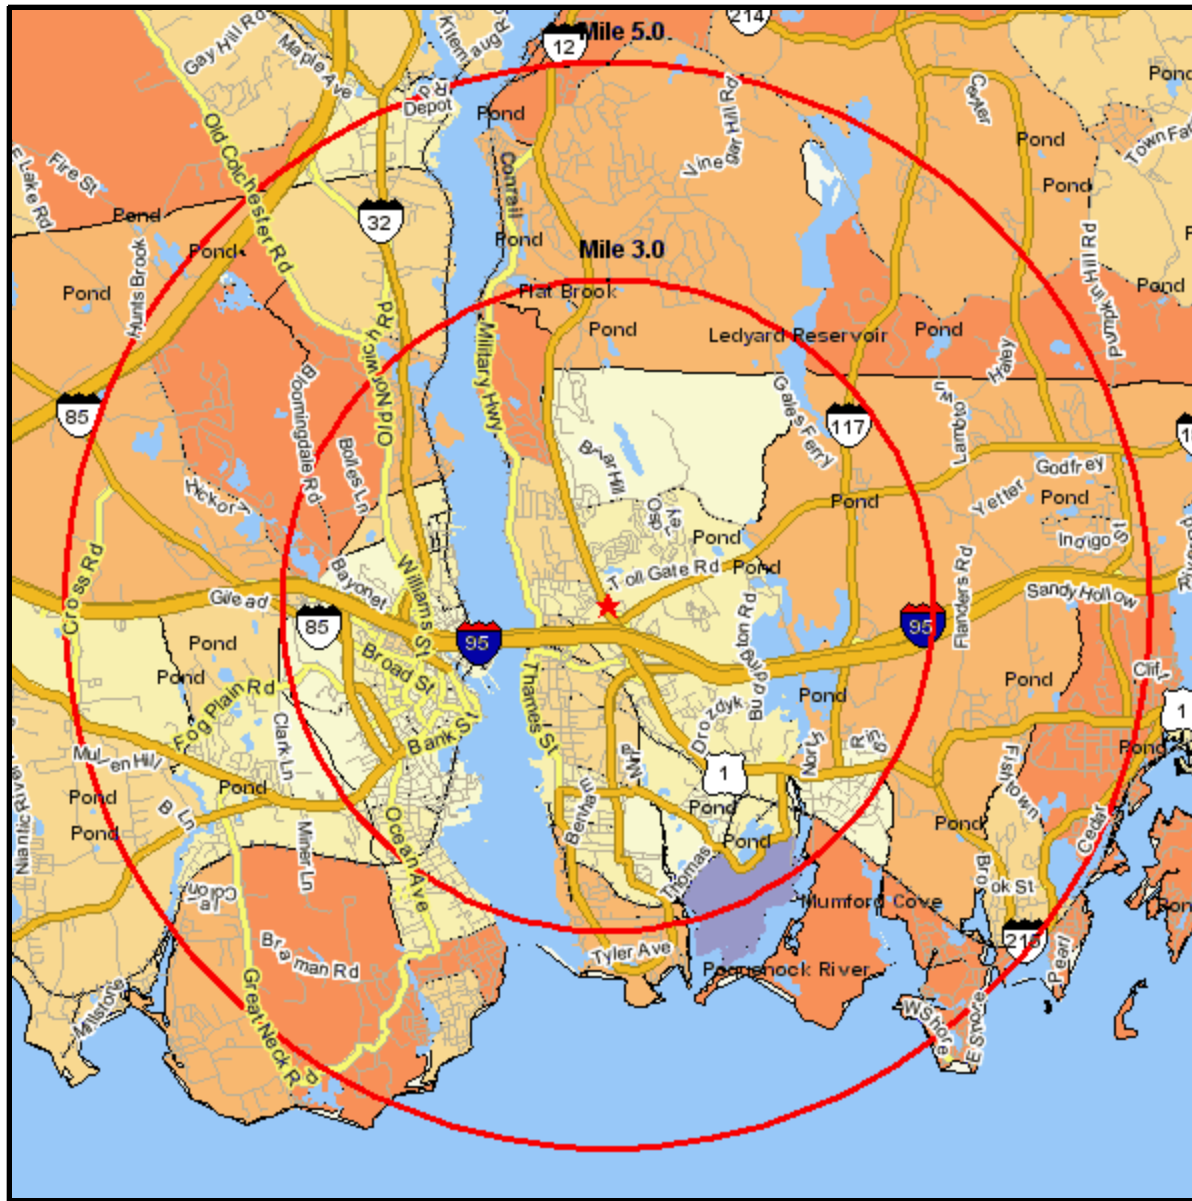

Median Household Income

220 ROUTE 12
 GROTON, CT 06340-3414
 Coord: 41.368483, -72.069932
 Radius - See Appendix for Details

Median Household Income

Appendix: Area Listing

Area Name:

Type: Radius

Radius Definition:

220 ROUTE 12	Center Point:	41.368483	-72.069932
GROTON, CT 06340-3414	Circle/Band:	0.00 -	3.00

Area Name:

Type: Radius

Radius Definition:

220 ROUTE 12	Center Point:	41.368483	-72.069932
GROTON, CT 06340-3414	Circle/Band:	0.00 -	5.00