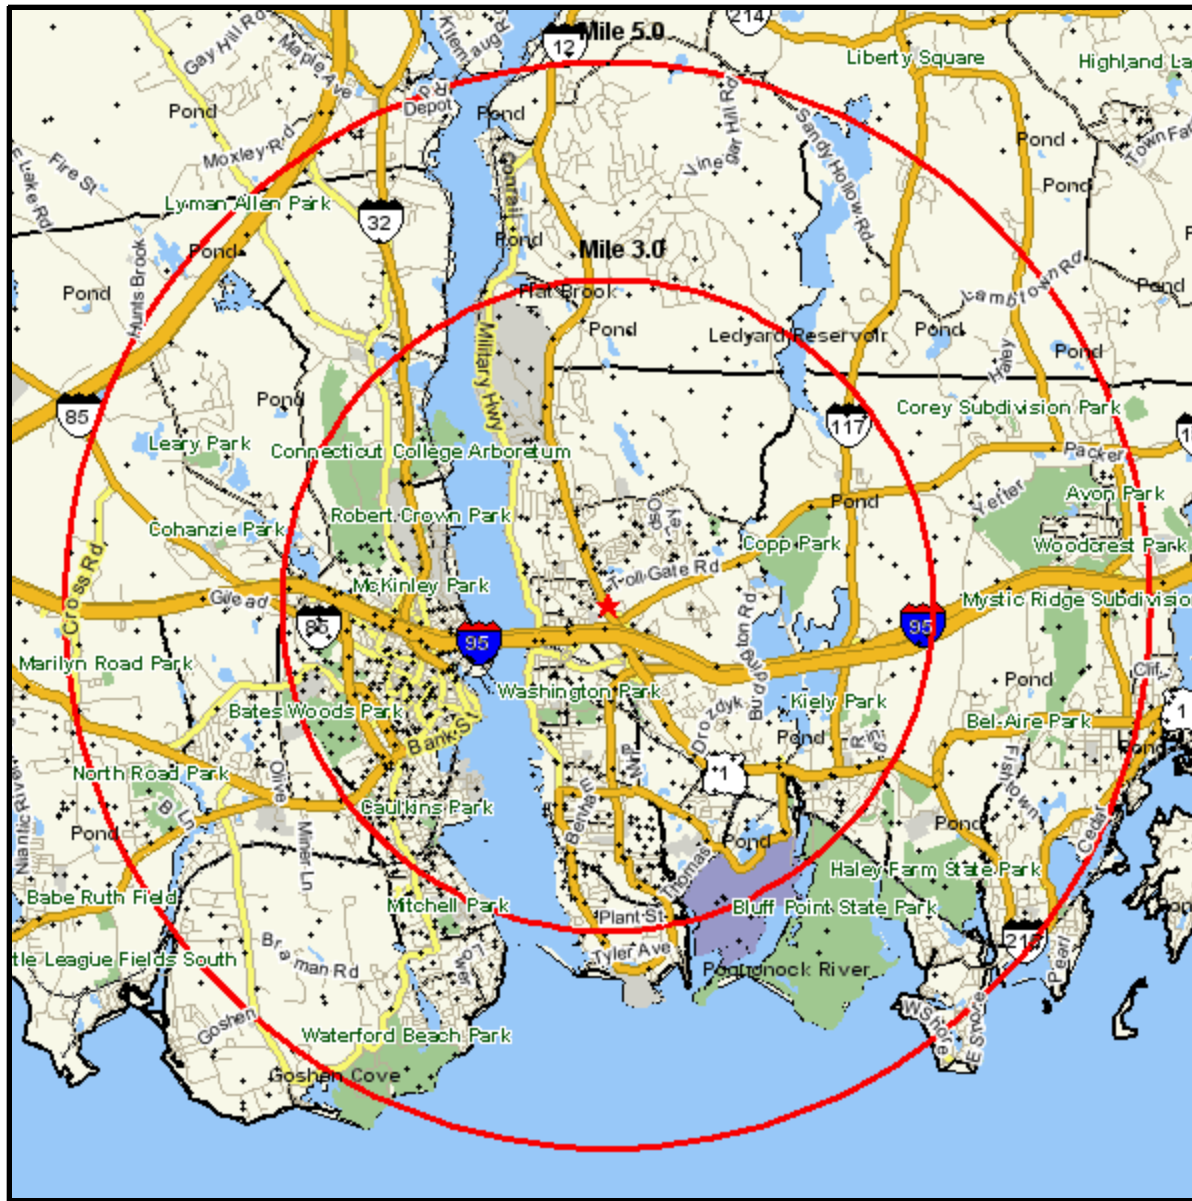

# Population Current-Year Dot Density

## Appendix: Area Listing

### Radius Definition:

220 ROUTE 12	Center Point:	41.368483	-72.069932
GROTON, CT 06340-3414	Circle/Band:	0.00 -	3.00

### Radius Definition:

220 ROUTE 12	Center Point:	41.368483	-72.069932
GROTON, CT 06340-3414	Circle/Band:	0.00 -	5.00