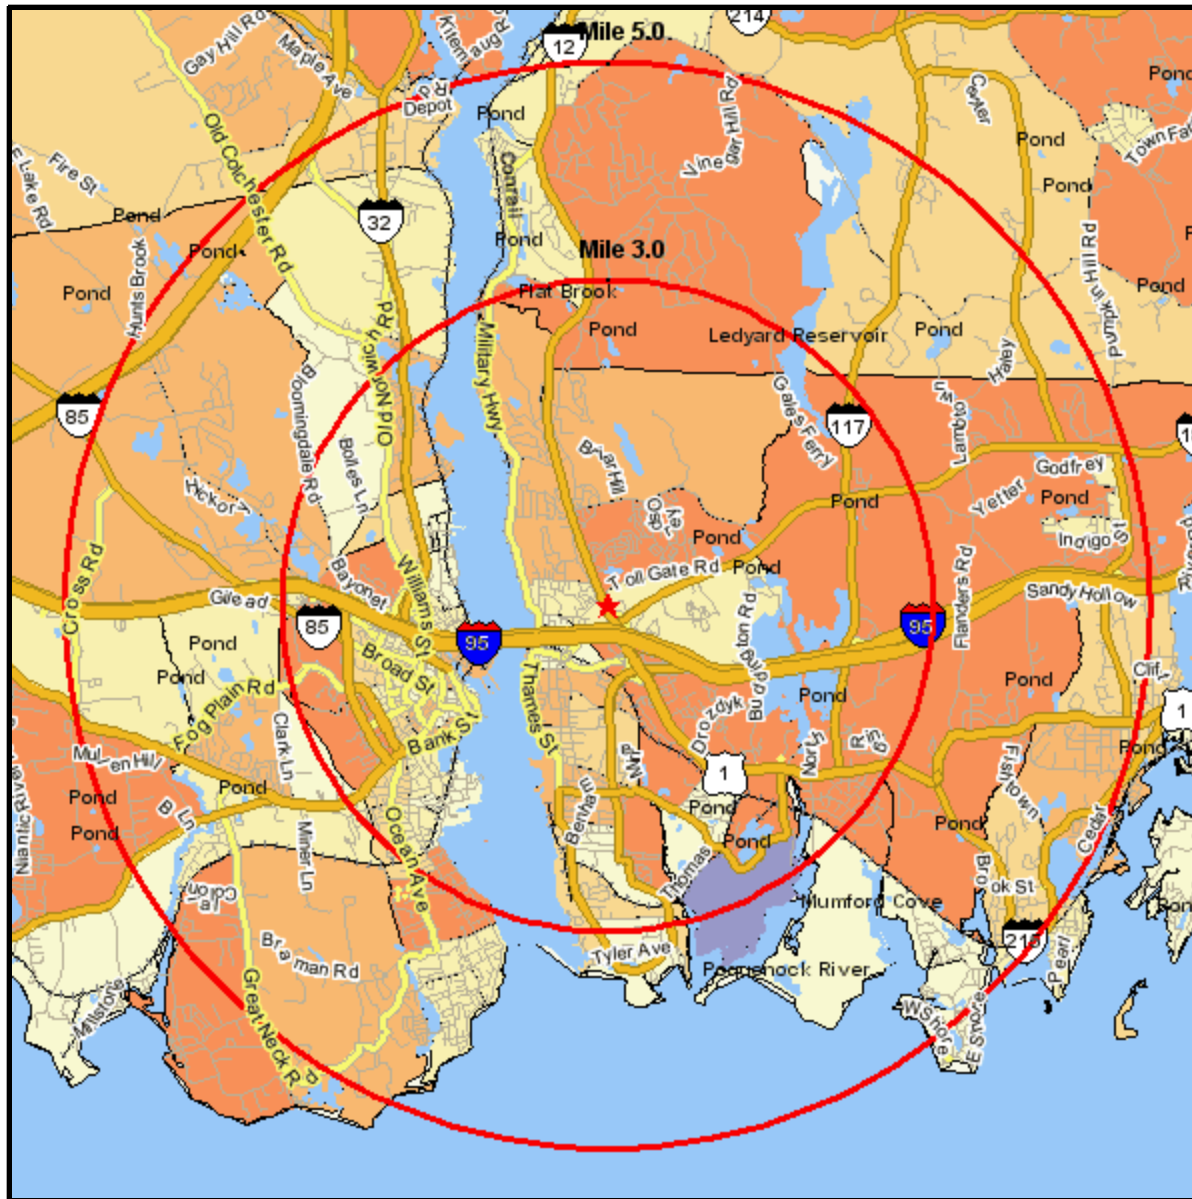

# Population Current-Year

## Appendix: Area Listing

### Radius Definition:

220 ROUTE 12	Center Point:	41.368483	-72.069932
GROTON, CT 06340-3414	Circle/Band:	0.00 -	3.00

### Radius Definition:

220 ROUTE 12	Center Point:	41.368483	-72.069932
GROTON, CT 06340-3414	Circle/Band:	0.00 -	5.00