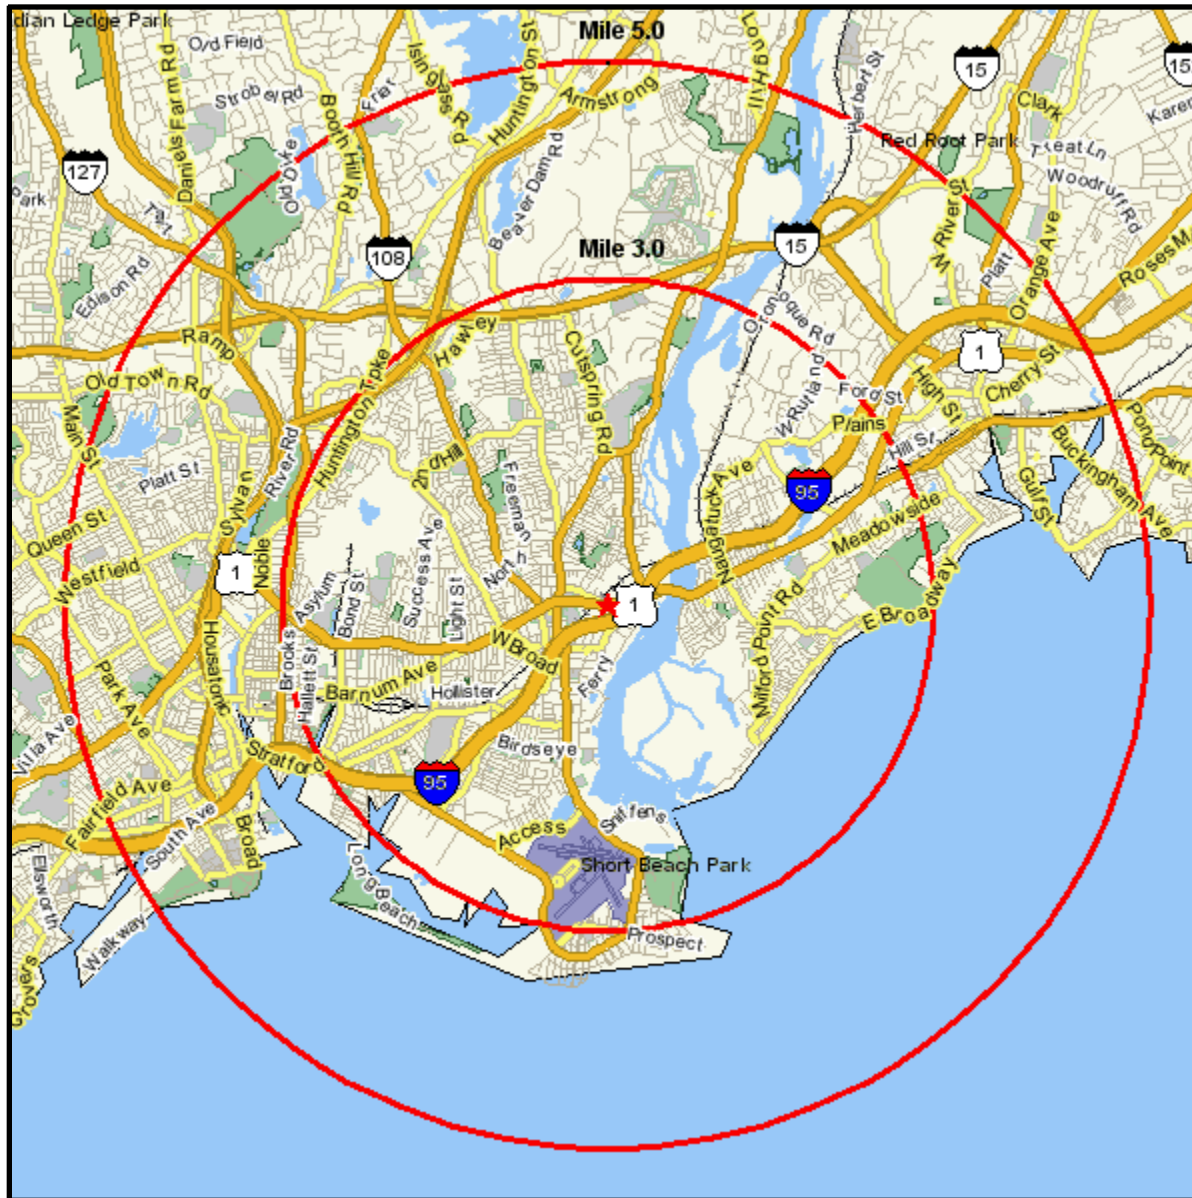

Area Map

Prepared For: **CENTRO WATT**
Project Code:

Order #: **965208278**
Site: **31**

411 BARNUM AVENUE CUTOFF
STRATFORD, CT 06614-5100
Coord: 41.198463, -73.122879
Radius - See Appendix for Details

Area Map

Prepared For: CENTRO WATT
Project Code:

Order #: 965208278
Site: 31

Appendix: Area Listing

Area Name:

Type: Radius

Radius Definition:

411 BARNUM AVENUE CUTOFF
STRATFORD, CT 06614-5100

Center Point: 41.198463 -73.122879
Circle/Band: 0.00 - 3.00

Area Name:

Type: Radius

Radius Definition:

411 BARNUM AVENUE CUTOFF
STRATFORD, CT 06614-5100

Center Point: 41.198463 -73.122879
Circle/Band: 0.00 - 5.00