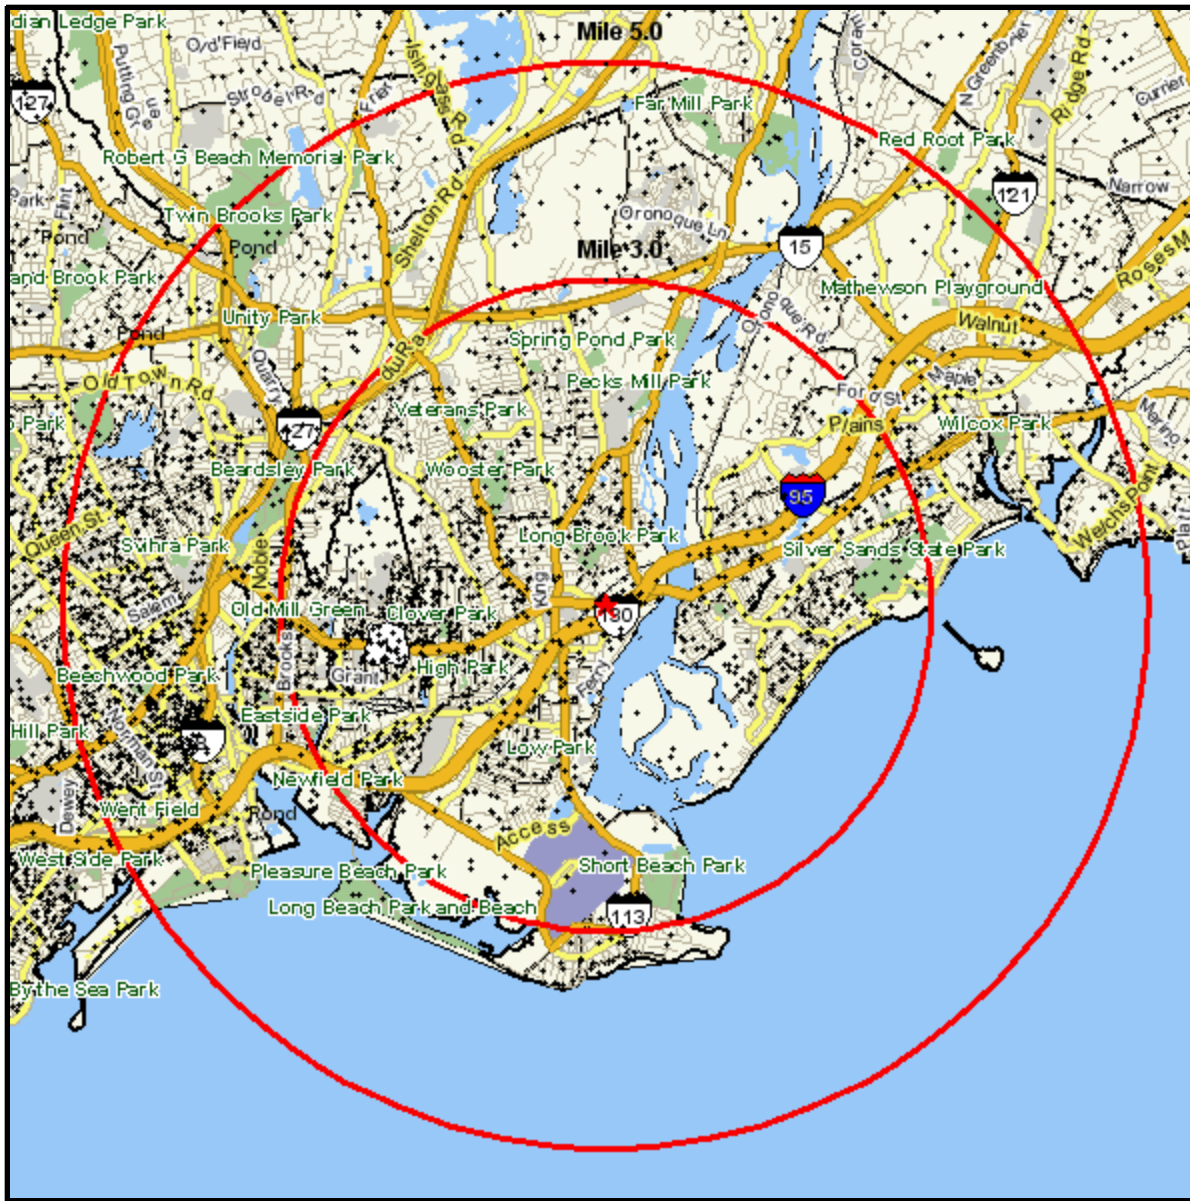

Household Current-Year Dot Density

411 BARNUM AVENUE CUTOFF
 STRATFORD, CT 06614-5100
 Coord: 41.198463, -73.122879
 Radius - See Appendix for Details

Household Current-Year Dot Density

Appendix: Area Listing

Area Name:

Type: Radius

Radius Definition:

411 BARNUM AVENUE CUTOFF
STRATFORD, CT 06614-5100

Center Point: 41.198463 -73.122879
Circle/Band: 0.00 - 3.00

Area Name:

Type: Radius

Radius Definition: