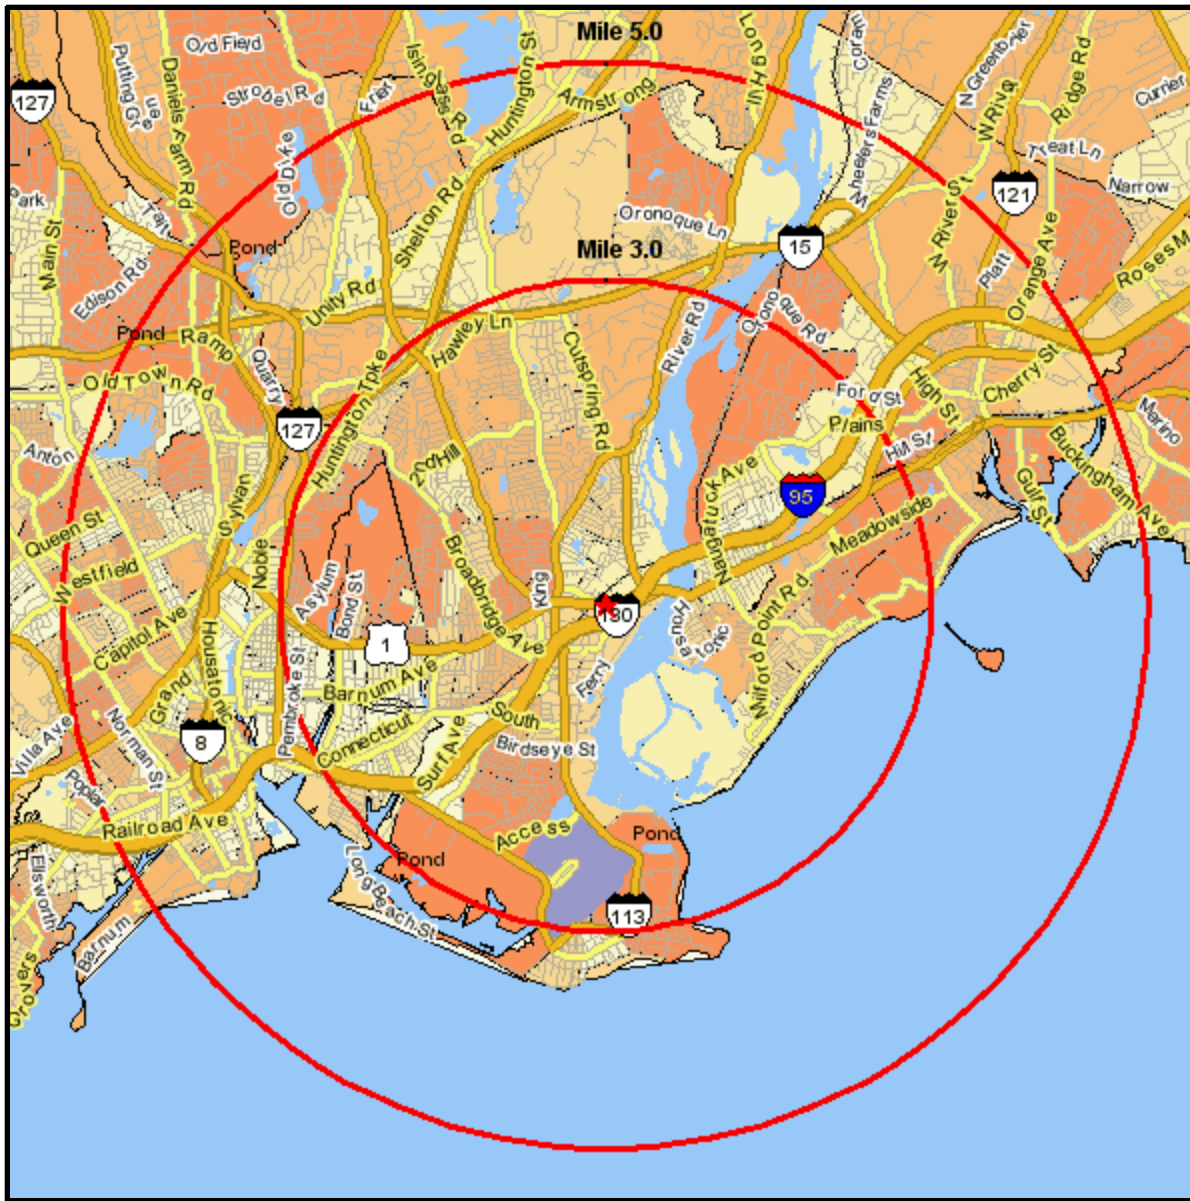

Household Current-Year

411 BARNUM AVENUE CUTOFF
 STRATFORD, CT 06614-5100
 Coord: 41.198463, -73.122879
 Radius - See Appendix for Details

Household Current-Year

Appendix: Area Listing

Area Name:

Type: Radius

Radius Definition:

411 BARNUM AVENUE CUTOFF
STRATFORD, CT 06614-5100

Center Point: 41.198463 -73.122879
Circle/Band: 0.00 - 3.00

Area Name:

Type: Radius

Radius Definition:

411 BARNUM AVENUE CUTOFF
STRATFORD, CT 06614-5100

Center Point: 41.198463 -73.122879
Circle/Band: 0.00 - 5.00

Project Information:

Site: 1

Order Number: 965213647