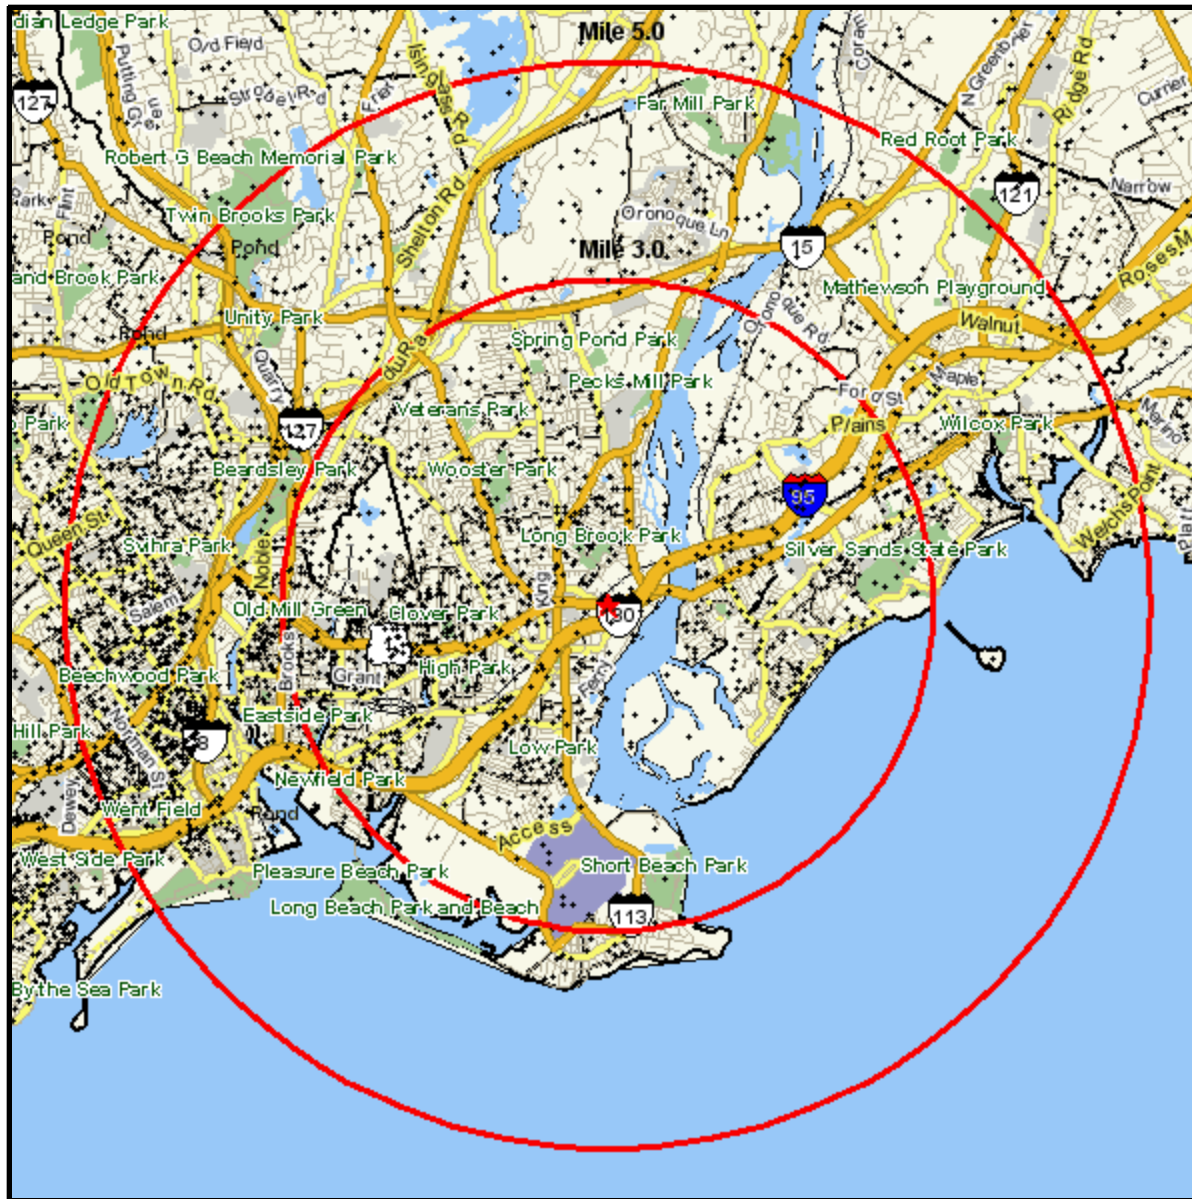

Population Current-Year Dot Density

411 BARNUM AVENUE CUTOFF
 STRATFORD, CT 06614-5100
 Coord: 41.198463, -73.122879
 Radius - See Appendix for Details

Population Current-Year Dot Density

Appendix: Area Listing

Area Name:

Type: Radius

Radius Definition:

411 BARNUM AVENUE CUTOFF
STRATFORD, CT 06614-5100

Center Point: 41.198463 -73.122879
Circle/Band: 0.00 - 3.00

Area Name:

Type: Radius

Radius Definition: