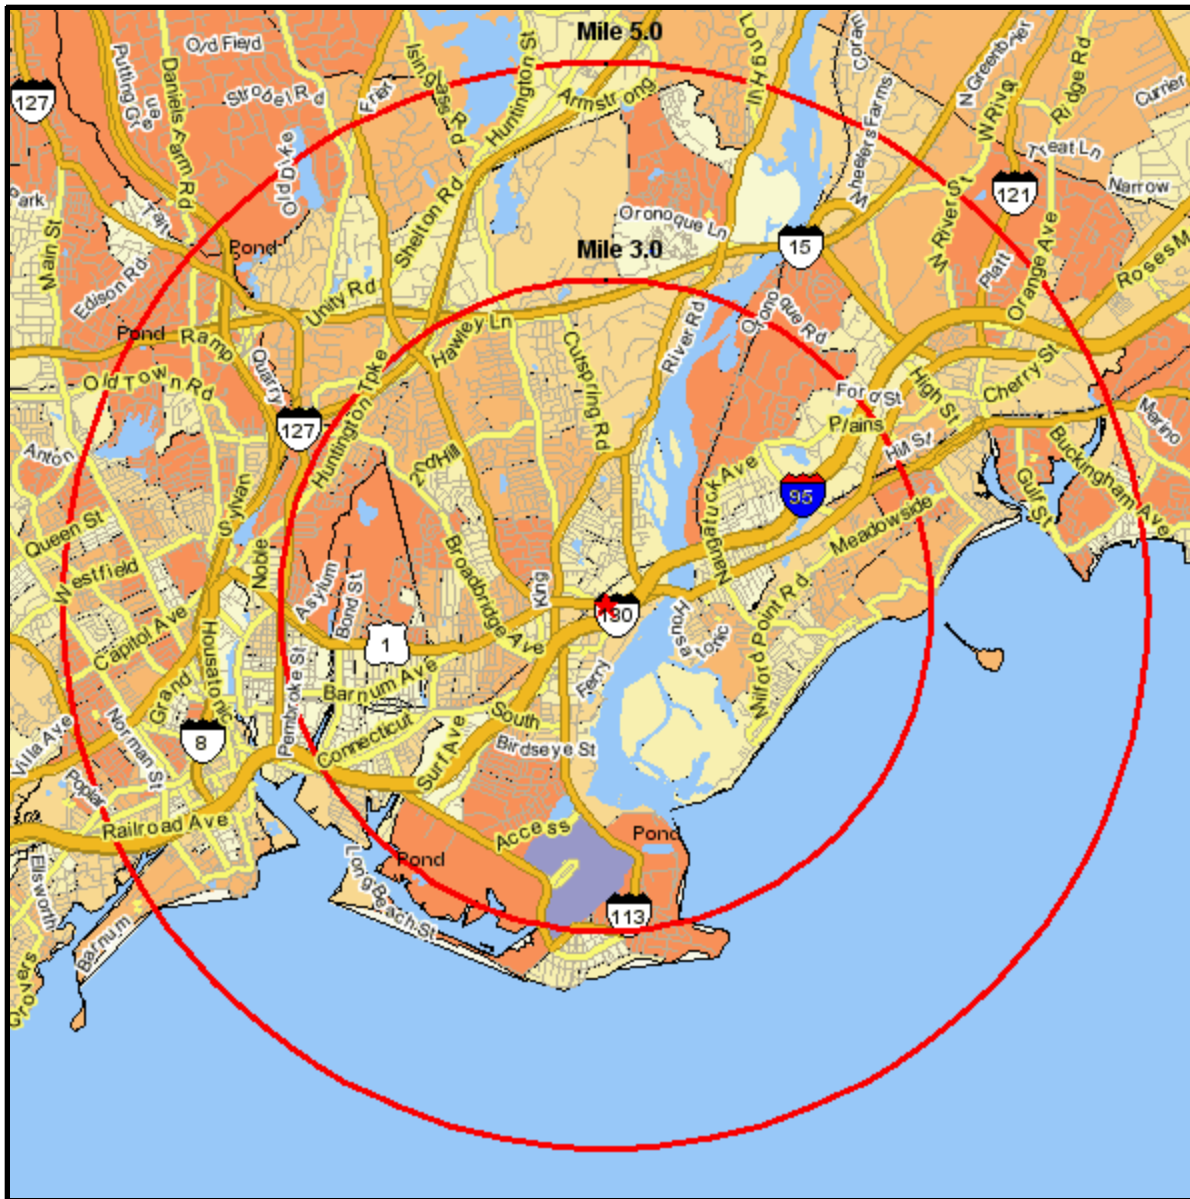

Population Current-Year

411 BARNUM AVENUE CUTOFF
 STRATFORD, CT 06614-5100
 Coord: 41.198463, -73.122879
 Radius - See Appendix for Details

Population Current-Year

Appendix: Area Listing

Area Name:

Type: Radius

Radius Definition:

411 BARNUM AVENUE CUTOFF
STRATFORD, CT 06614-5100

Center Point: 41.198463 -73.122879
Circle/Band: 0.00 - 3.00

Area Name:

Type: Radius

Radius Definition:

411 BARNUM AVENUE CUTOFF
STRATFORD, CT 06614-5100

Center Point: 41.198463 -73.122879
Circle/Band: 0.00 - 5.00

Project Information:

Site: 1

Order Number: 965213647