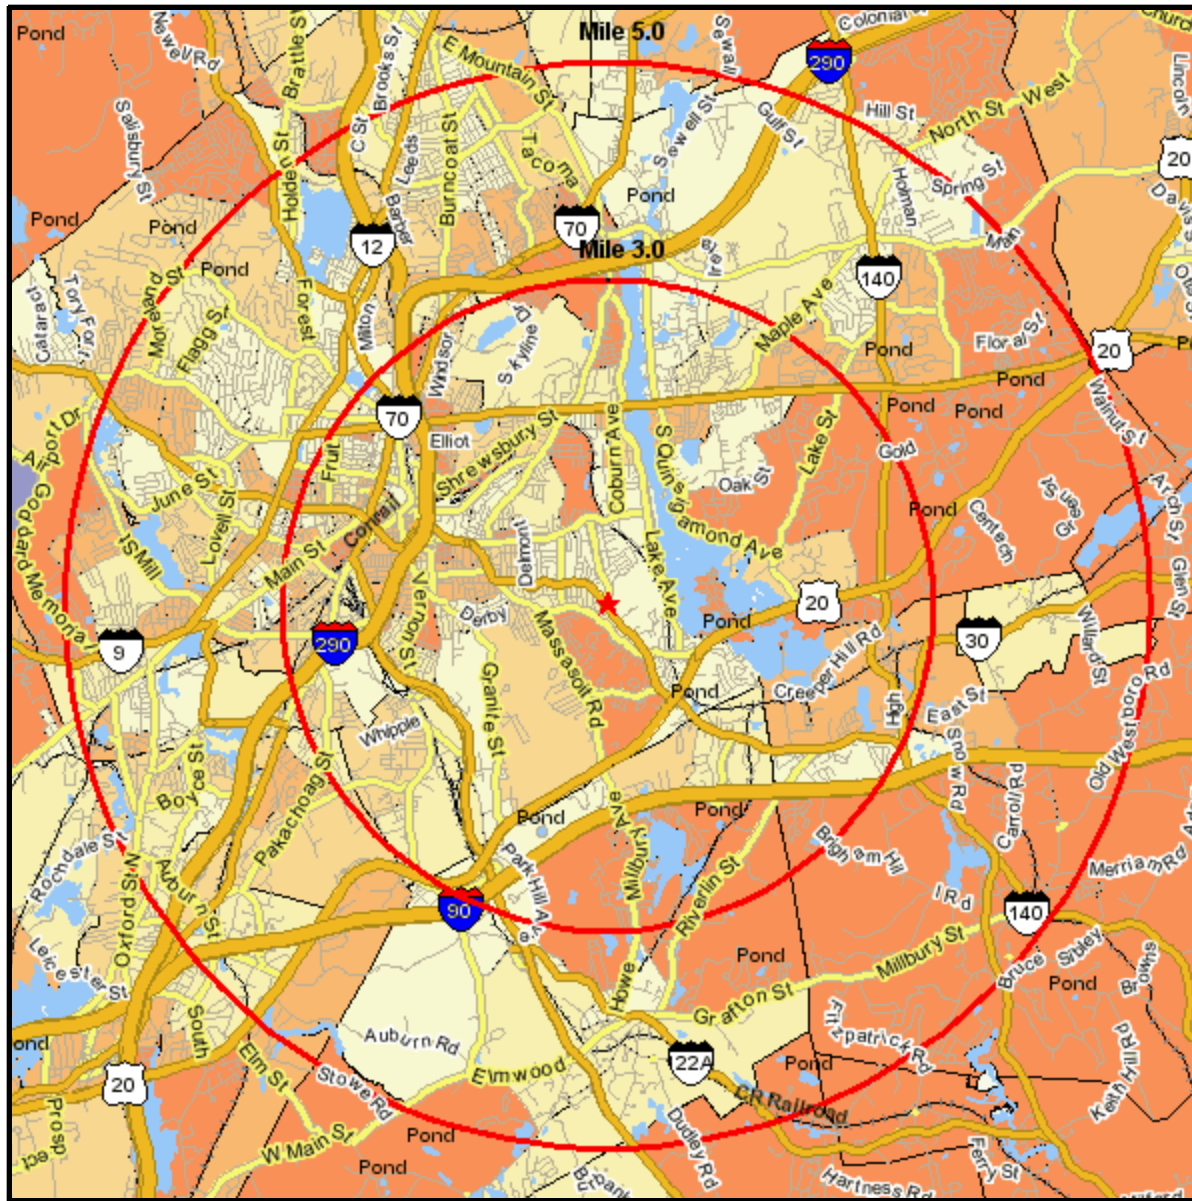

Population Growth 2000 - Current Year

867 GRAFTON ST
 WORCESTER, MA 01604-2047
 Coord: 42.247572, -71.760937
 Radius - See Appendix for Details

Prepared on: Tues May 08, 2007
 Project Code:
 Prepared For: CENTRO WATT

Claritas Tech Support: 1 800 866 6511
 © 2007 CLARITAS INC. All rights reserved.
 Prepared By:

Population Growth 2000 - Current Year

Appendix: Area Listing

Area Name:

Type: Radius

Radius Definition:

867 GRAFTON ST
WORCESTER, MA 01604-2047

Center Point: 42.247572 -71.760937
Circle/Band: 0.00 - 3.00

Area Name:

Type: Radius

Radius Definition:

867 GRAFTON ST
WORCESTER, MA 01604-2047

Center Point: 42.247572 -71.760937
Circle/Band: 0.00 - 5.00

Project Information: