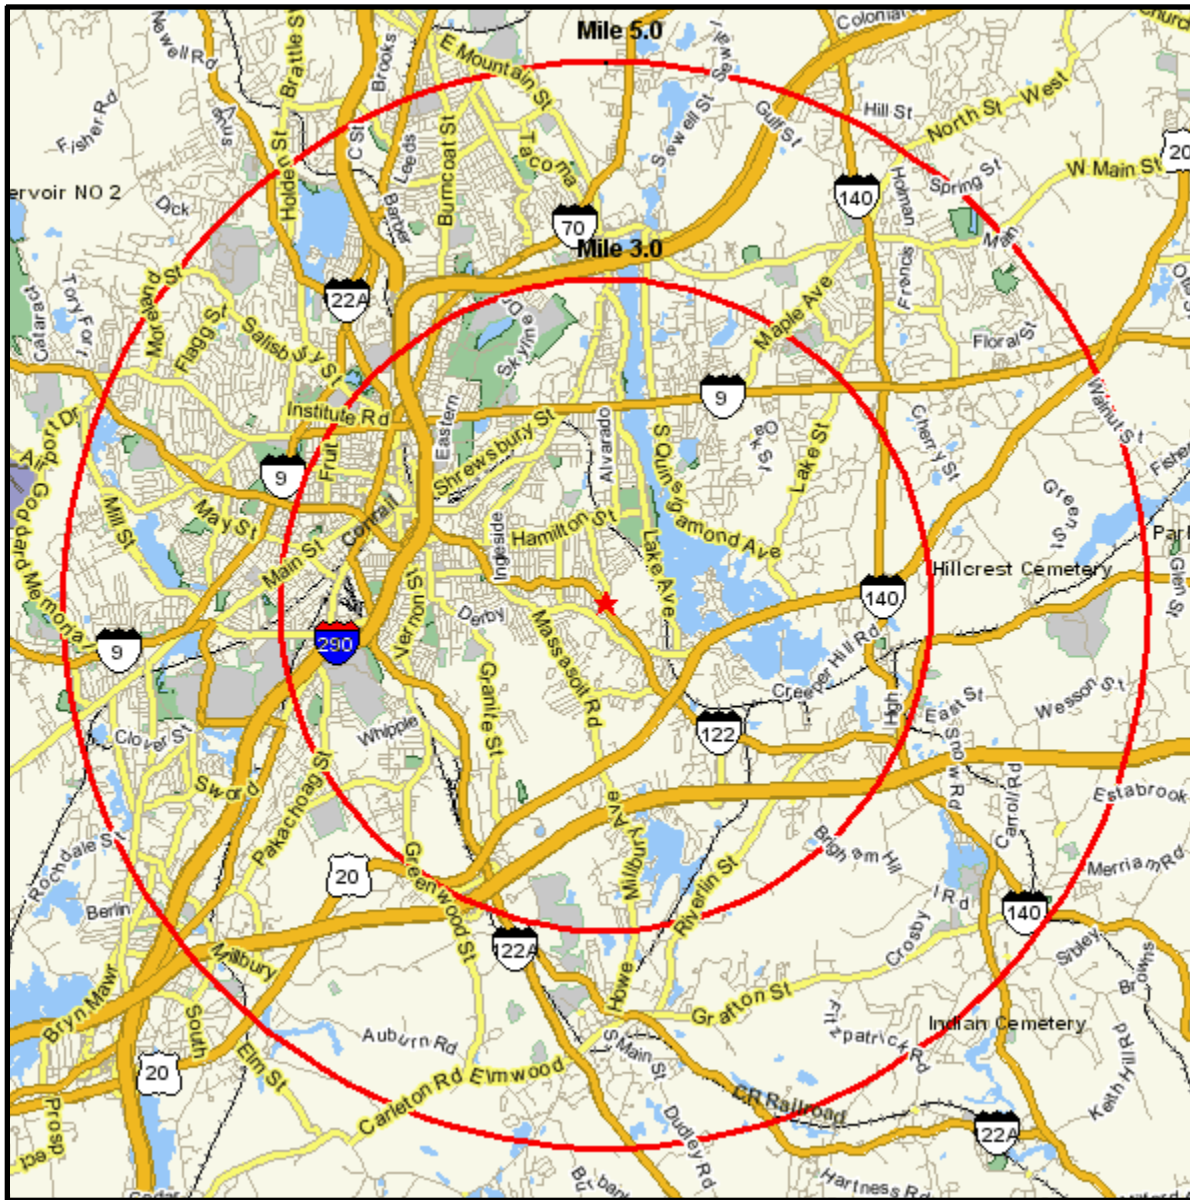

Area Map

Prepared For: **CENTRO WATT**
Project Code:

Order #: 965210669
Site: 71

867 GRAFTON ST
WORCESTER, MA 01604-2047
Coord: 42.247572, -71.760937
Radius - See Appendix for Details

Area Map

Prepared For: CENTRO WATT
Project Code:

Order #: 965210669
Site: 71

Appendix: Area Listing

Area Name:

Type: Radius

Radius Definition:

867 GRAFTON ST
WORCESTER, MA 01604-2047

Center Point: 42.247572 -71.760937
Circle/Band: 0.00 - 3.00

Area Name:

Type: Radius

Radius Definition:

867 GRAFTON ST
WORCESTER, MA 01604-2047

Center Point: 42.247572 -71.760937
Circle/Band: 0.00 - 5.00