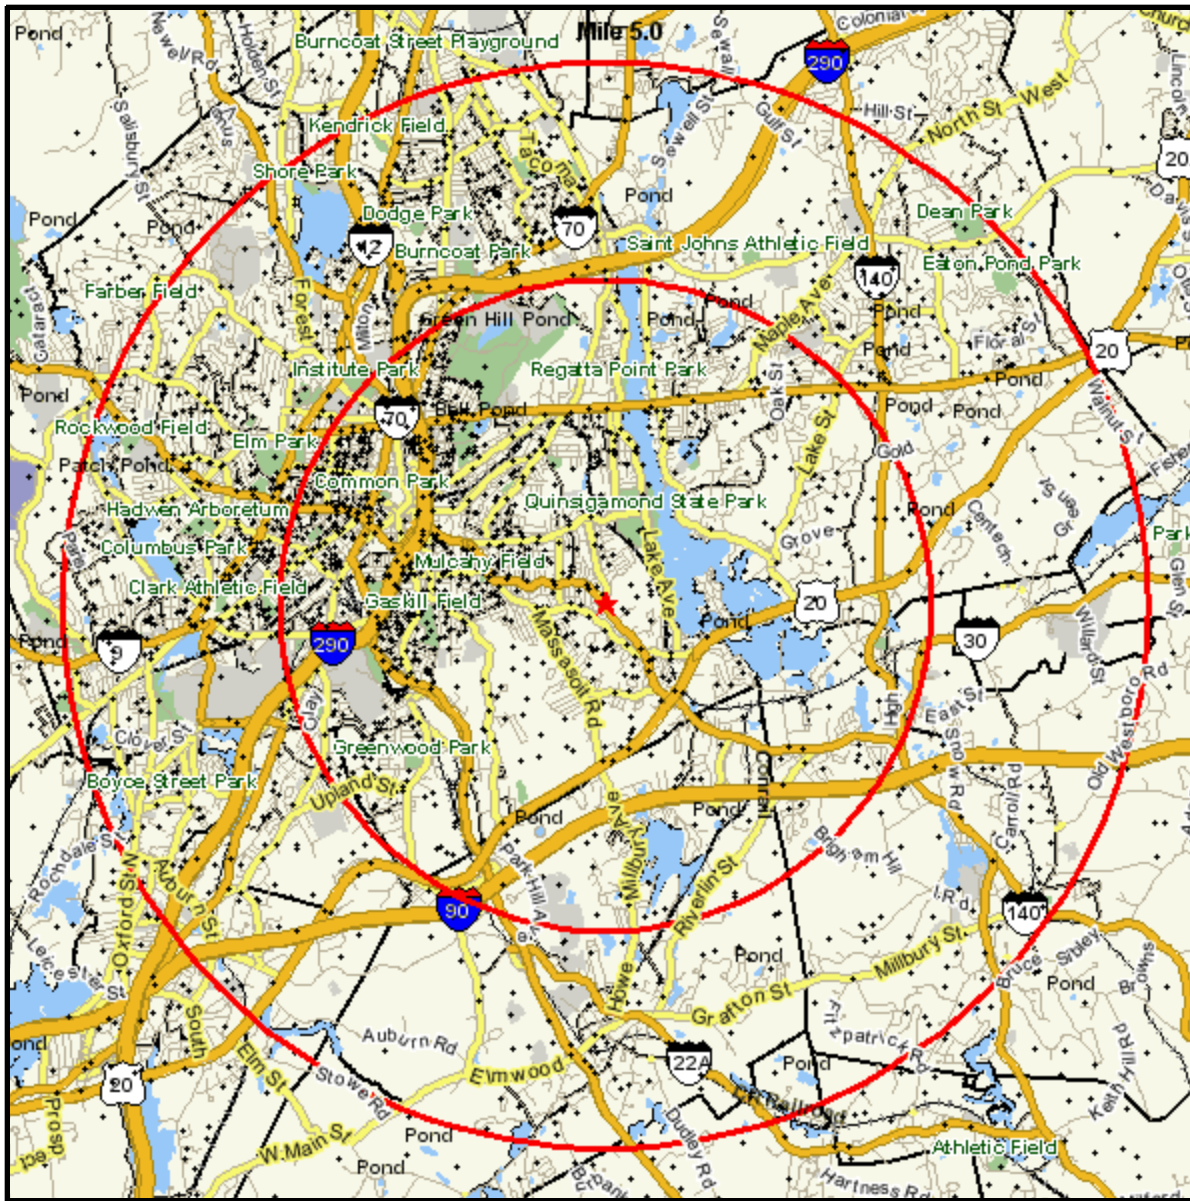

# Household Current-Year Dot Density

867 GRAFTON ST  
 WORCESTER, MA 01604-2047  
 Coord: 42.247572, -71.760937  
 Radius - See Appendix for Details

## Appendix: Area Listing

### Area Name:

Type: Radius

### Radius Definition:

867 GRAFTON ST  
WORCESTER, MA 01604-2047

Center Point: 42.247572 -71.760937  
Circle/Band: 0.00 - 3.00