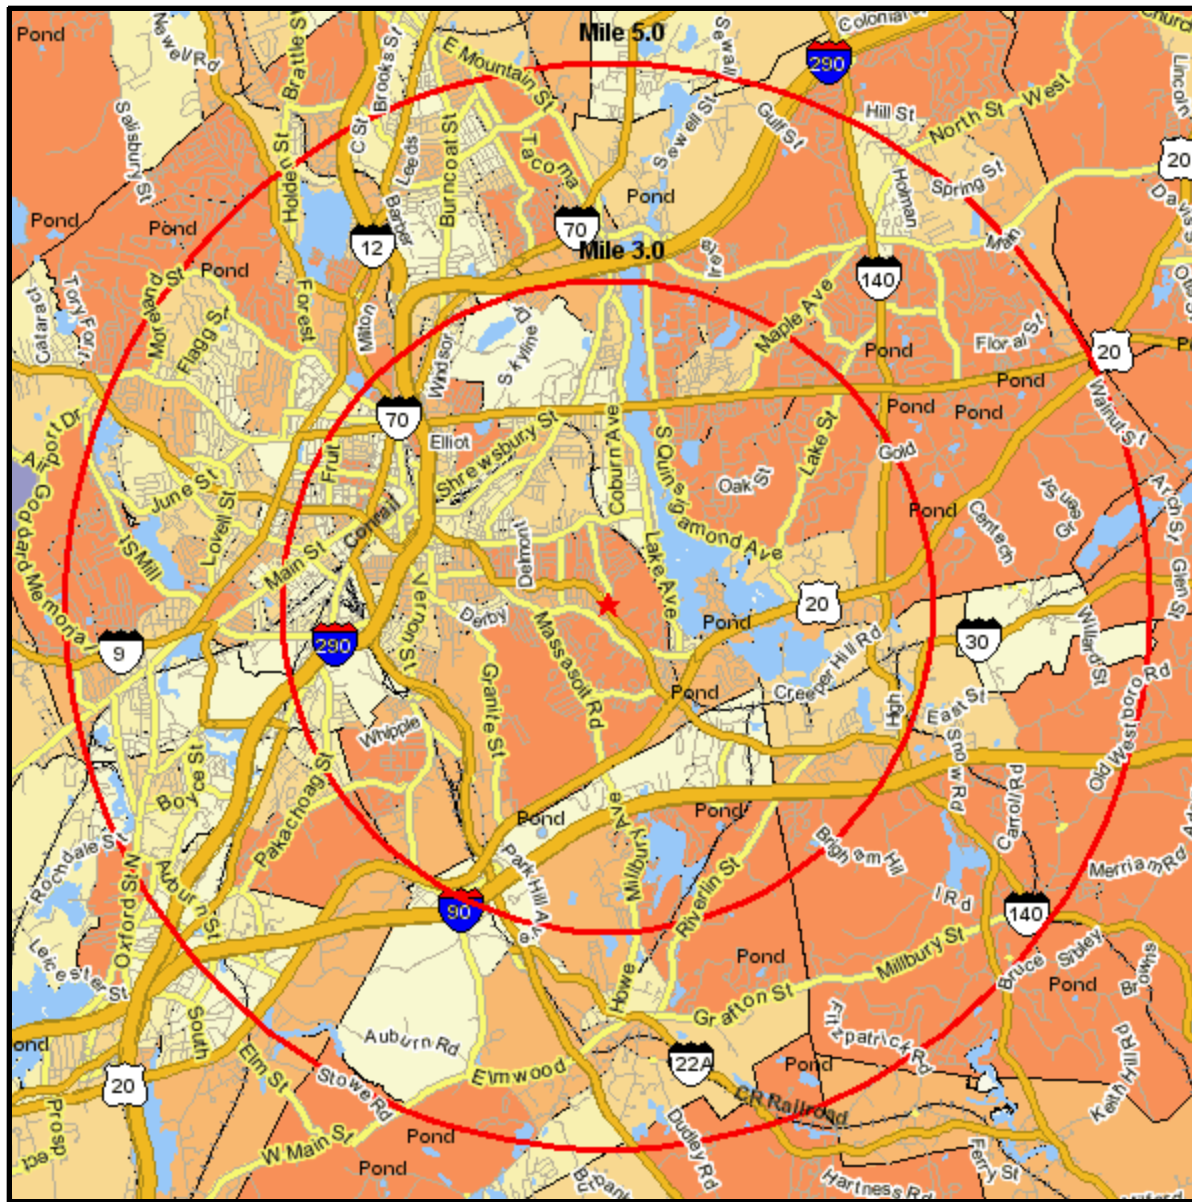

Household Current-Year

867 GRAFTON ST
 WORCESTER, MA 01604-2047
 Coord: 42.247572, -71.760937
 Radius - See Appendix for Details

Household Current-Year

Appendix: Area Listing

Area Name:

Type: Radius

Radius Definition:

867 GRAFTON ST
WORCESTER, MA 01604-2047

Center Point: 42.247572 -71.760937
Circle/Band: 0.00 - 3.00

Area Name:

Type: Radius

Radius Definition:

867 GRAFTON ST
WORCESTER, MA 01604-2047

Center Point: 42.247572 -71.760937
Circle/Band: 0.00 - 5.00