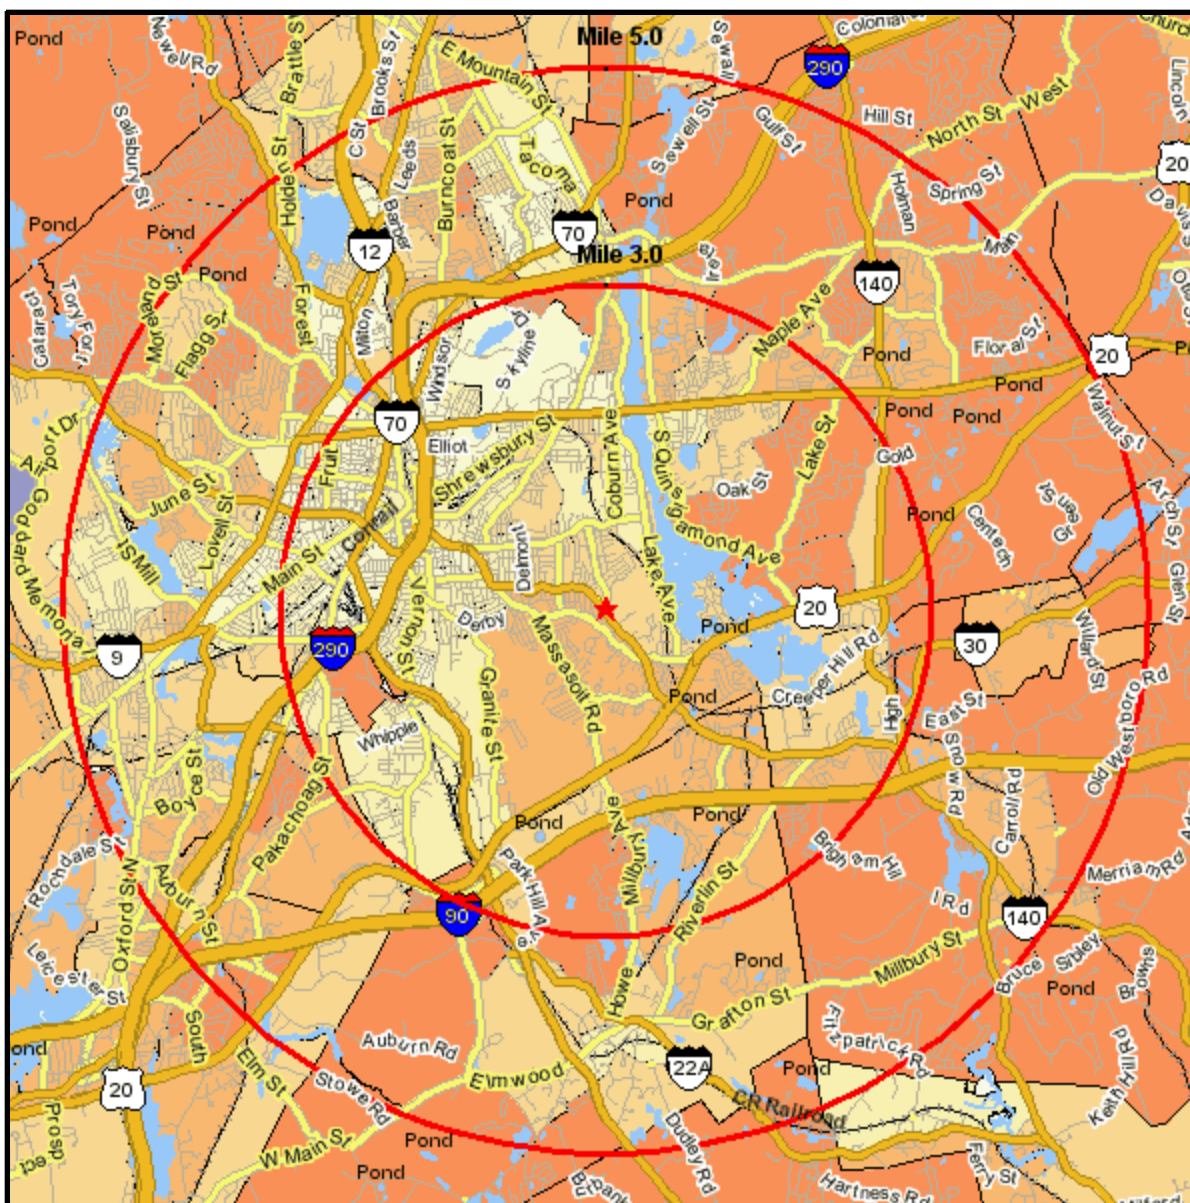

Median Household Income

867 GRAFTON ST
 WORCESTER, MA 01604-2047
 Coord: 42.247572, -71.760937
 Radius - See Appendix for Details

Prepared on: Tues May 08, 2007
 Project Code:
 Prepared For: CENTRO WATT

Claritas Tech Support: 1 800 866 6511
 © 2007 CLARITAS INC. All rights reserved.
 Prepared By:

Median Household Income

Appendix: Area Listing

Area Name:

Type: Radius

Radius Definition:

867 GRAFTON ST
WORCESTER, MA 01604-2047

Center Point: 42.247572 -71.760937
Circle/Band: 0.00 - 3.00

Area Name:

Type: Radius

Radius Definition:

867 GRAFTON ST
WORCESTER, MA 01604-2047

Center Point: 42.247572 -71.760937
Circle/Band: 0.00 - 5.00

Project Information: