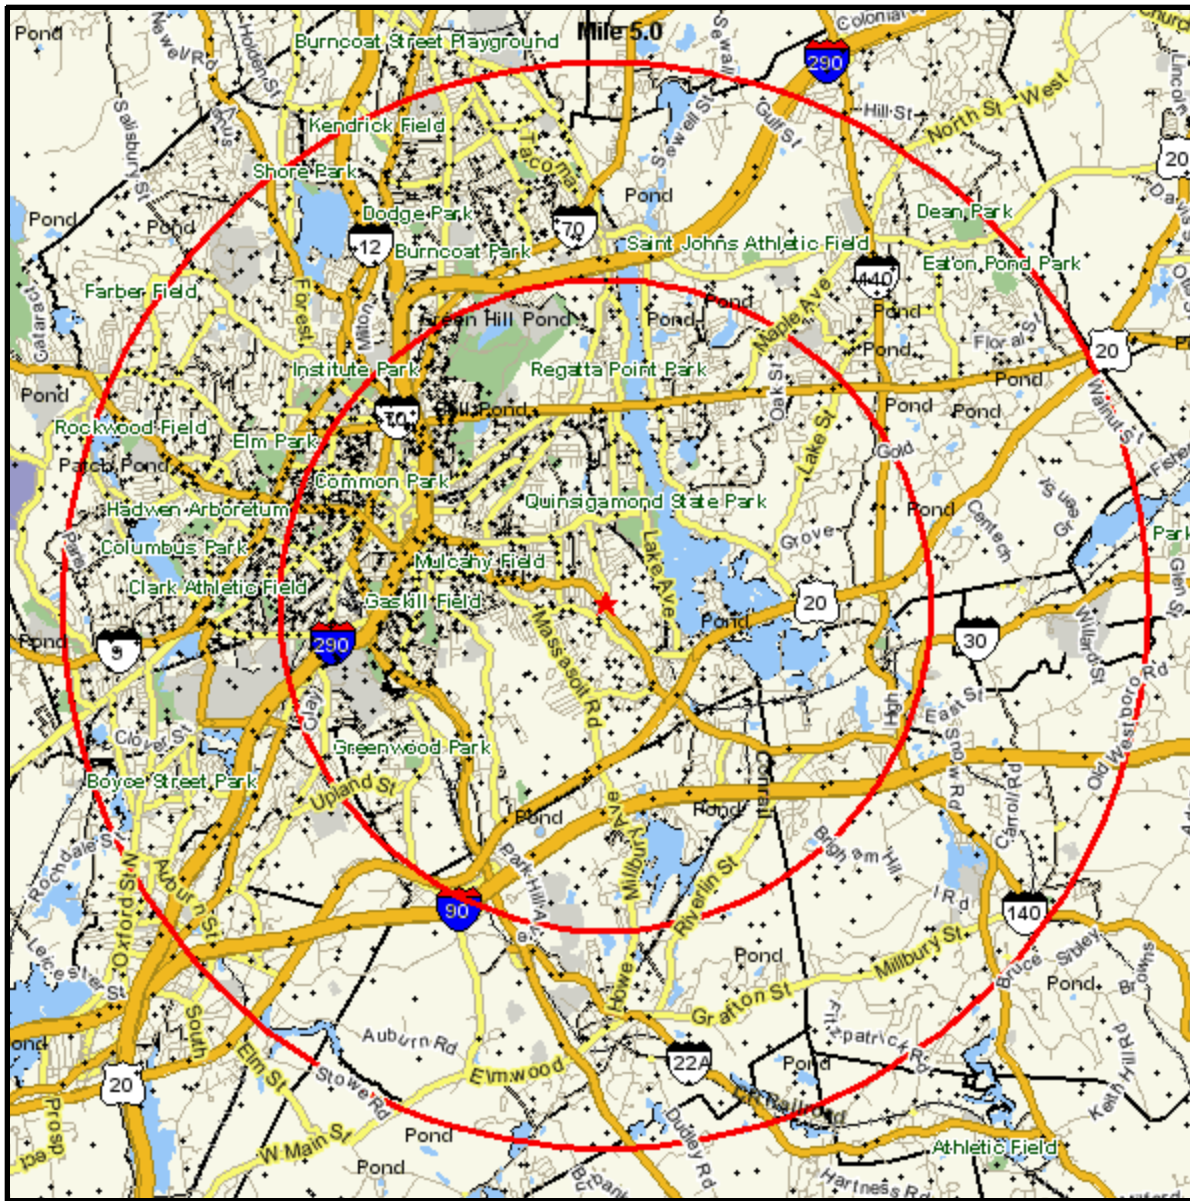

# Population Current-Year Dot Density

867 GRAFTON ST  
 WORCESTER, MA 01604-2047  
 Coord: 42.247572, -71.760937  
 Radius - See Appendix for Details

# Population Current-Year Dot Density

## Appendix: Area Listing

### Radius Definition:

867 GRAFTON ST  
WORCESTER, MA 01604-2047

Center Point: 42.247572 -71.760937  
Circle/Band: 0.00 - 5.00