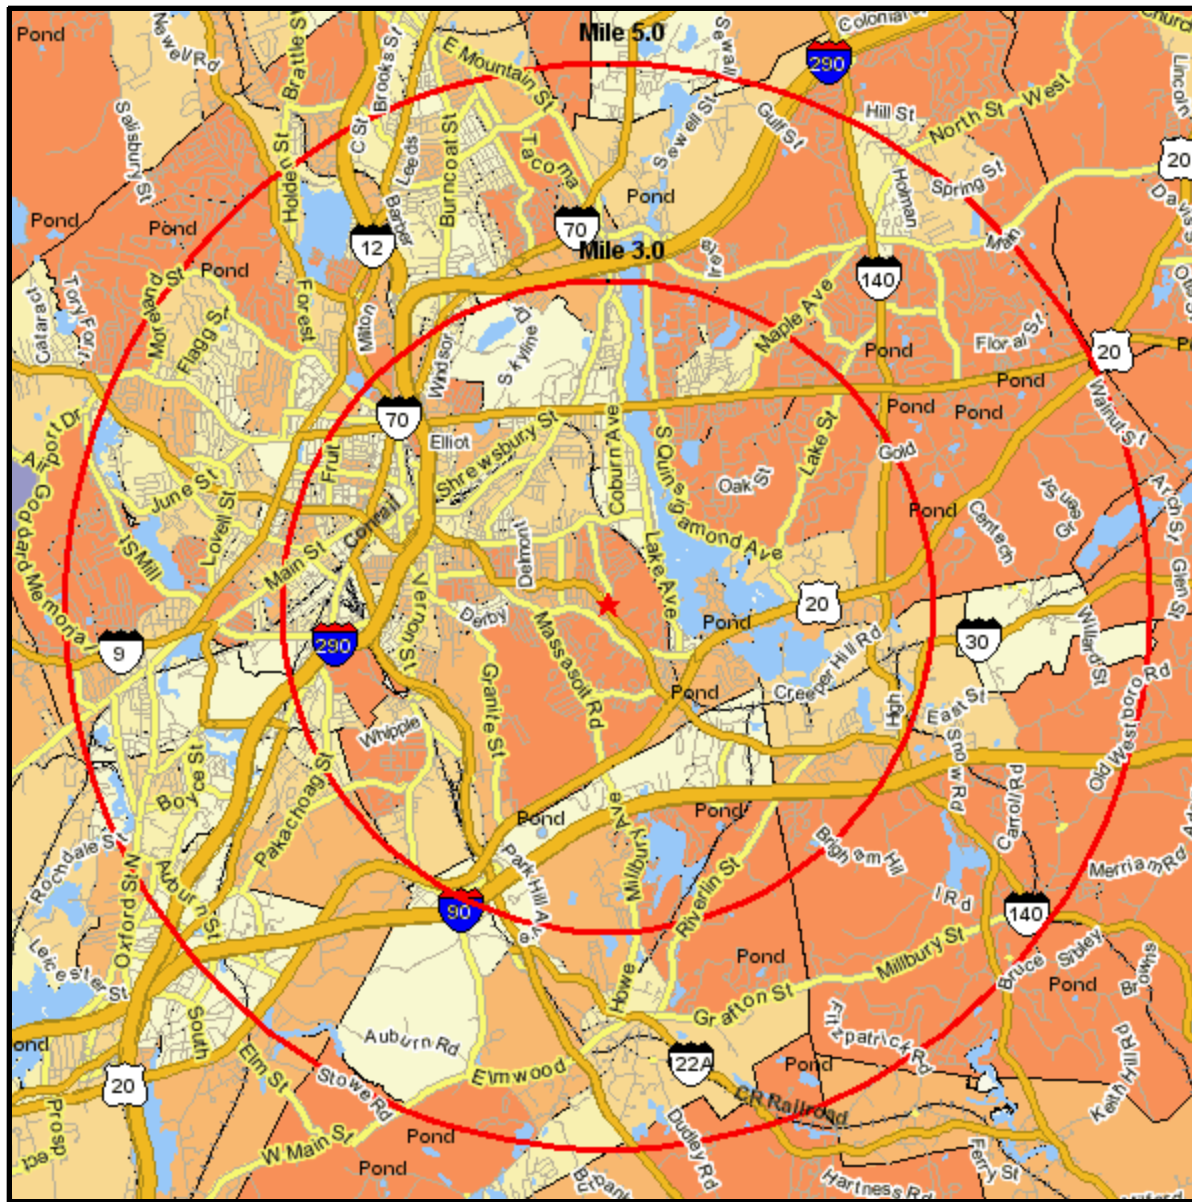

Population Current-Year

867 GRAFTON ST
 WORCESTER, MA 01604-2047
 Coord: 42.247572, -71.760937
 Radius - See Appendix for Details

Population Current-Year

Appendix: Area Listing

Area Name:

Type: Radius

Radius Definition:

867 GRAFTON ST
WORCESTER, MA 01604-2047

Center Point: 42.247572 -71.760937
Circle/Band: 0.00 - 3.00

Area Name:

Type: Radius

Radius Definition:

867 GRAFTON ST
WORCESTER, MA 01604-2047

Center Point: 42.247572 -71.760937
Circle/Band: 0.00 - 5.00