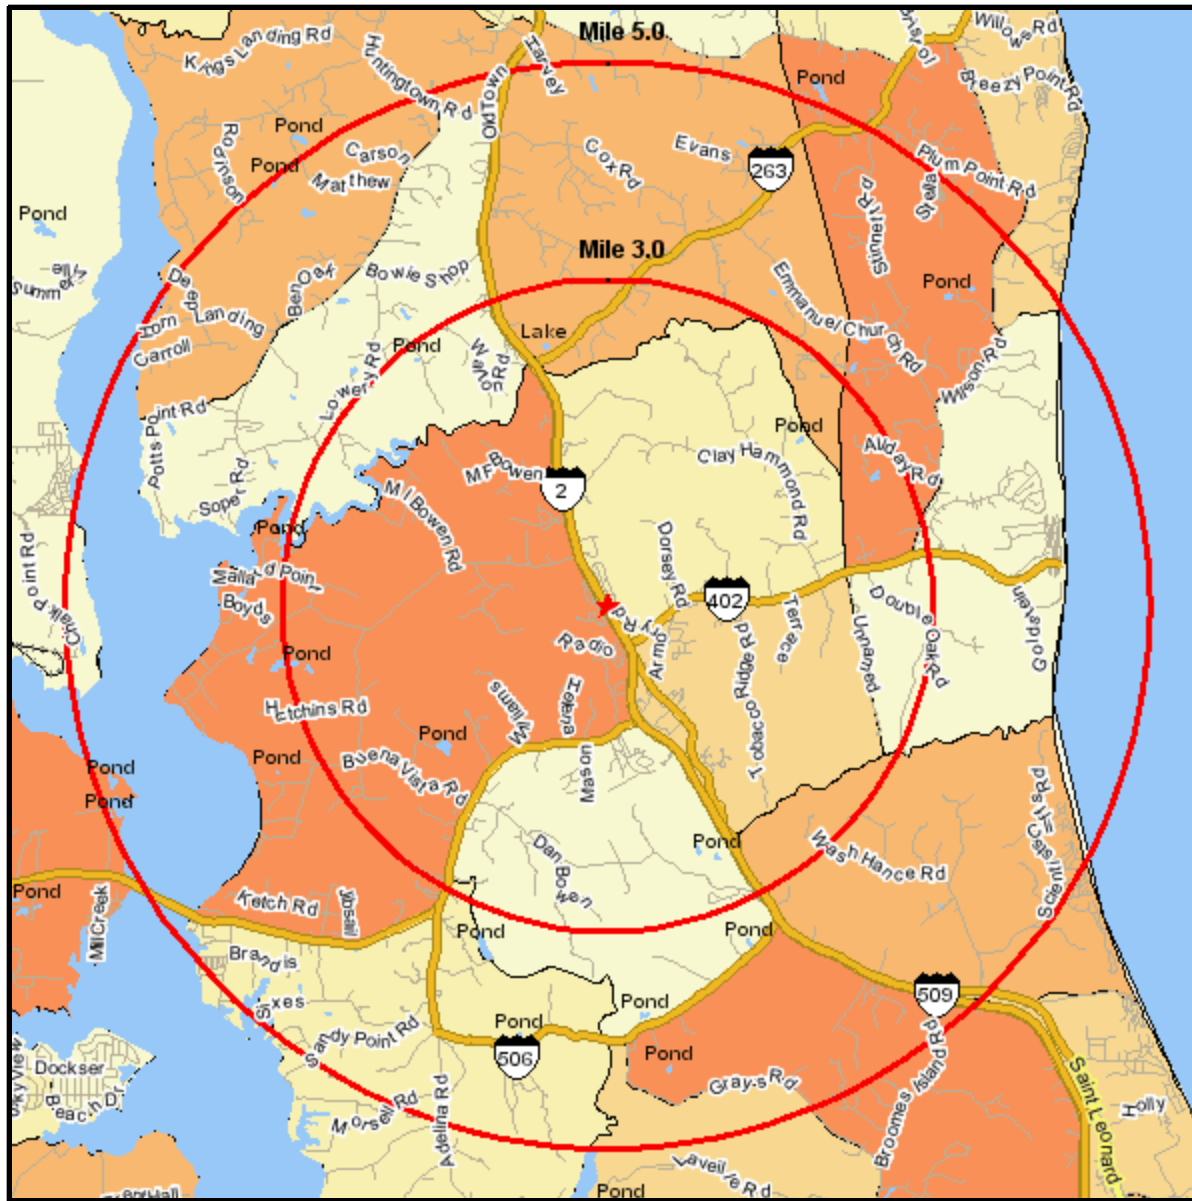

Population Growth 2000 - Current Year

835 SOLOMONS ISLAND RD N
 PRINCE FREDERICK, MD 20678-3912
 Coord: 38.551918, -76.593232
 Radius - See Appendix for Details

Population Growth 2000 - Current Year

Appendix: Area Listing

Area Name:

Type: Radius

Radius Definition:

835 SOLOMONS ISLAND RD N
PRINCE FREDERICK, MD 20678-3912

Center Point: 38.551918 -76.593232
Circle/Band: 0.00 - 3.00

Area Name:

Type: Radius

Radius Definition:

835 SOLOMONS ISLAND RD N
PRINCE FREDERICK, MD 20678-3912

Center Point: 38.551918 -76.593232
Circle/Band: 0.00 - 5.00

Project Information:

Site: 1

Order Number: 965217299