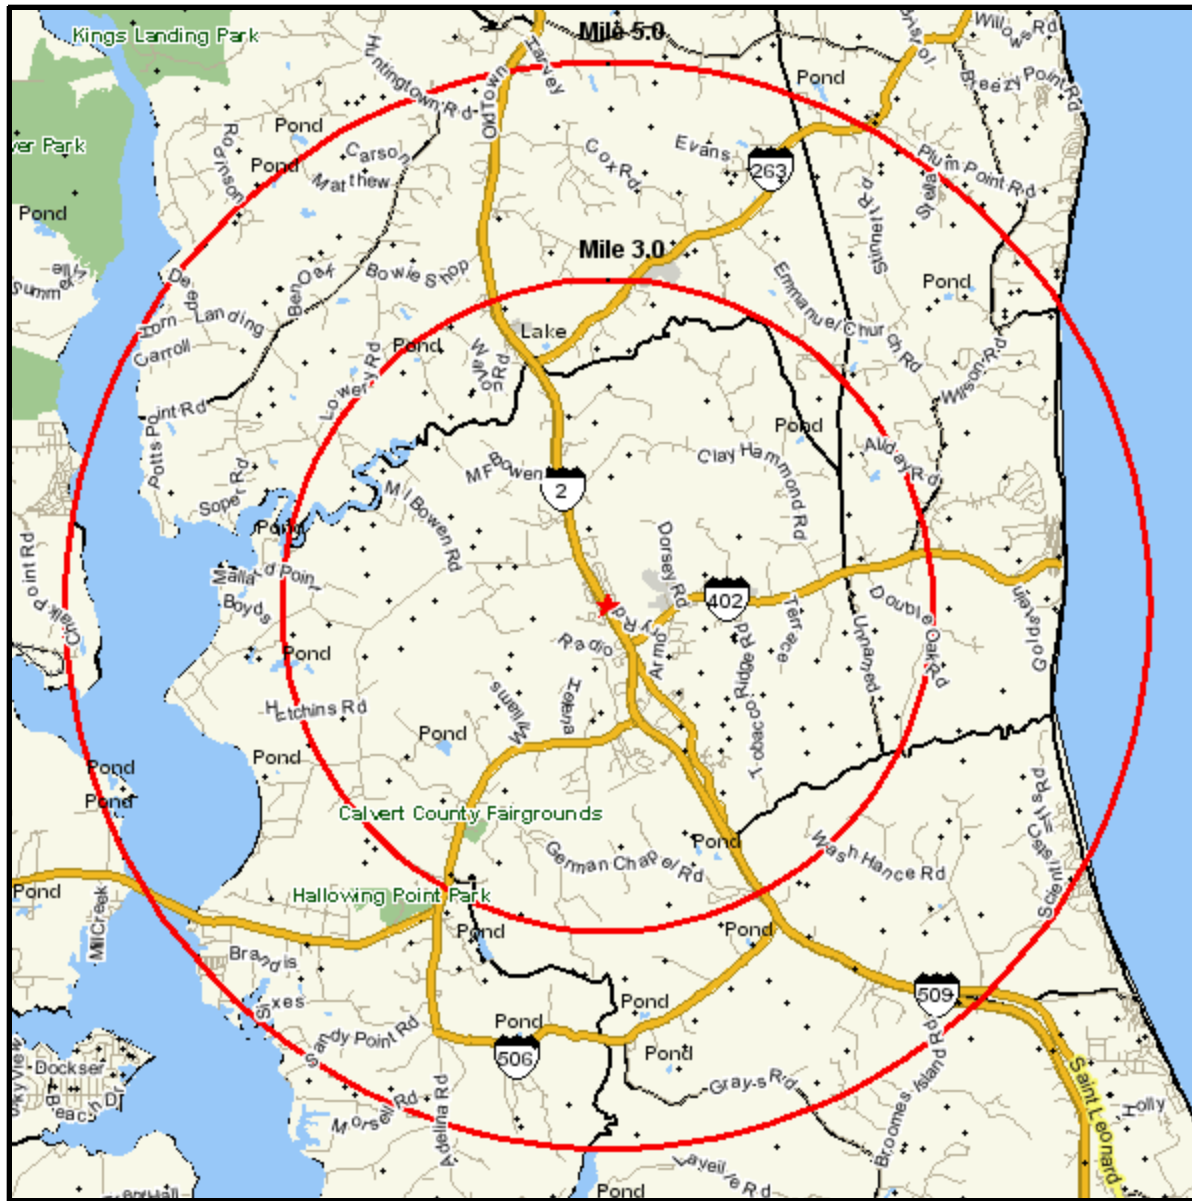

# Household Current-Year Dot Density

835 SOLOMONS ISLAND RD N  
 PRINCE FREDERICK, MD 20678-3912  
 Coord: 38.551918, -76.593232  
 Radius - See Appendix for Details

Prepared on: Tues May 08, 2007  
 Project Code:  
 Prepared For: CENTRO WATT

## Appendix: Area Listing

### Area Name:

Type: Radius