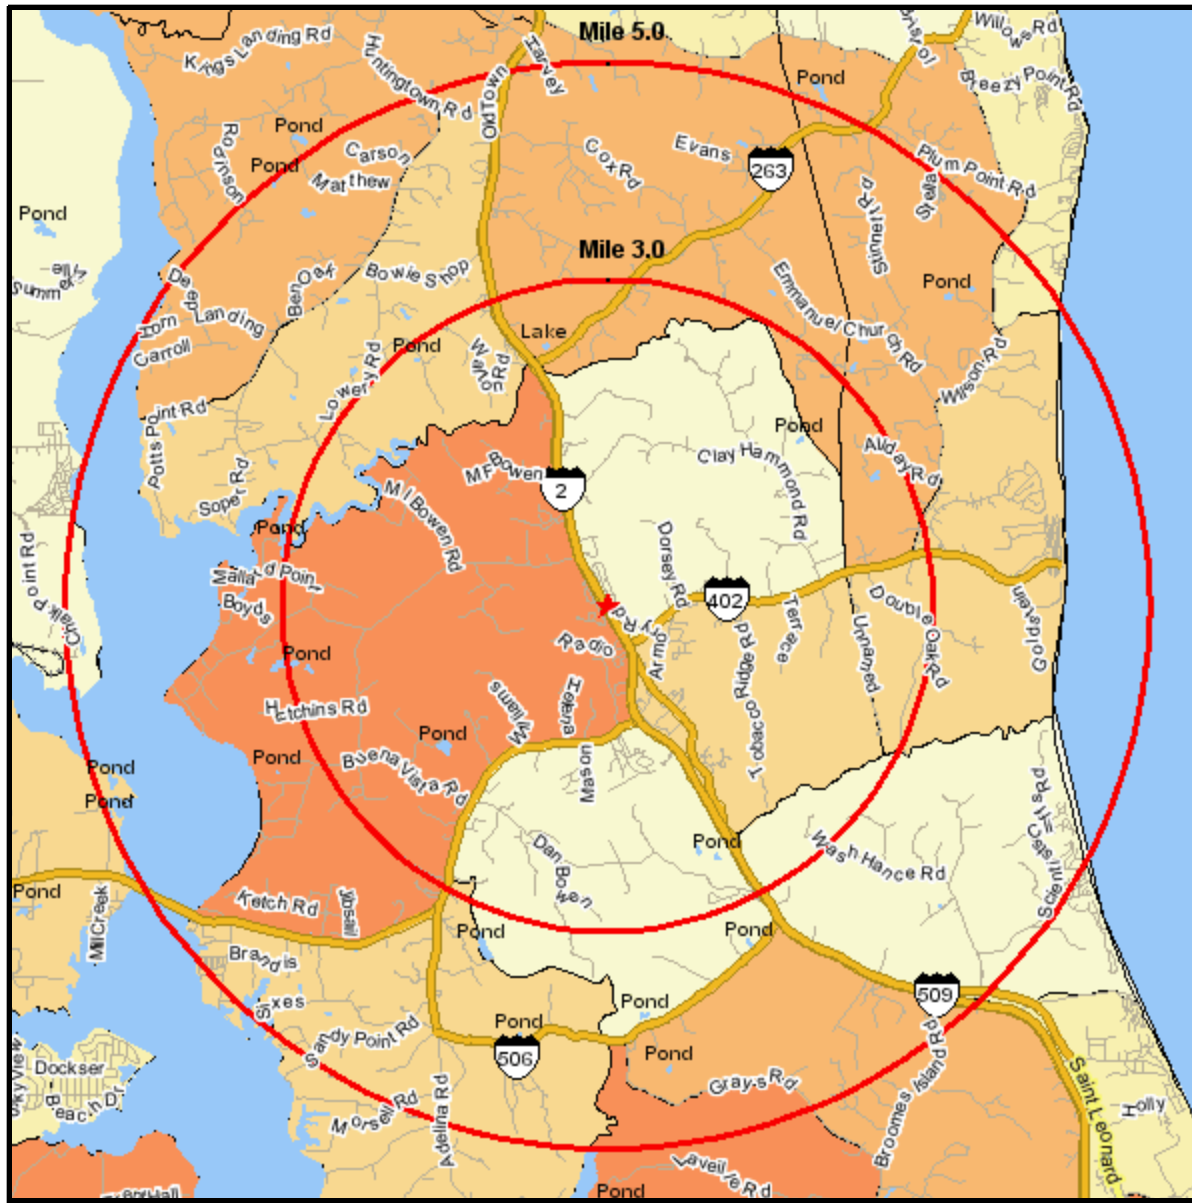

Household Current-Year

835 SOLOMONS ISLAND RD N
 PRINCE FREDERICK, MD 20678-3912
 Coord: 38.551918, -76.593232
 Radius - See Appendix for Details

Household Current-Year

Appendix: Area Listing

Area Name:

Type: Radius

Radius Definition:

835 SOLOMONS ISLAND RD N
PRINCE FREDERICK, MD 20678-3912

Center Point: 38.551918 -76.593232
Circle/Band: 0.00 - 3.00

Area Name:

Type: Radius

Radius Definition:

835 SOLOMONS ISLAND RD N
PRINCE FREDERICK, MD 20678-3912

Center Point: 38.551918 -76.593232
Circle/Band: 0.00 - 5.00

Project Information:

Site: 1

Order Number: 965217299