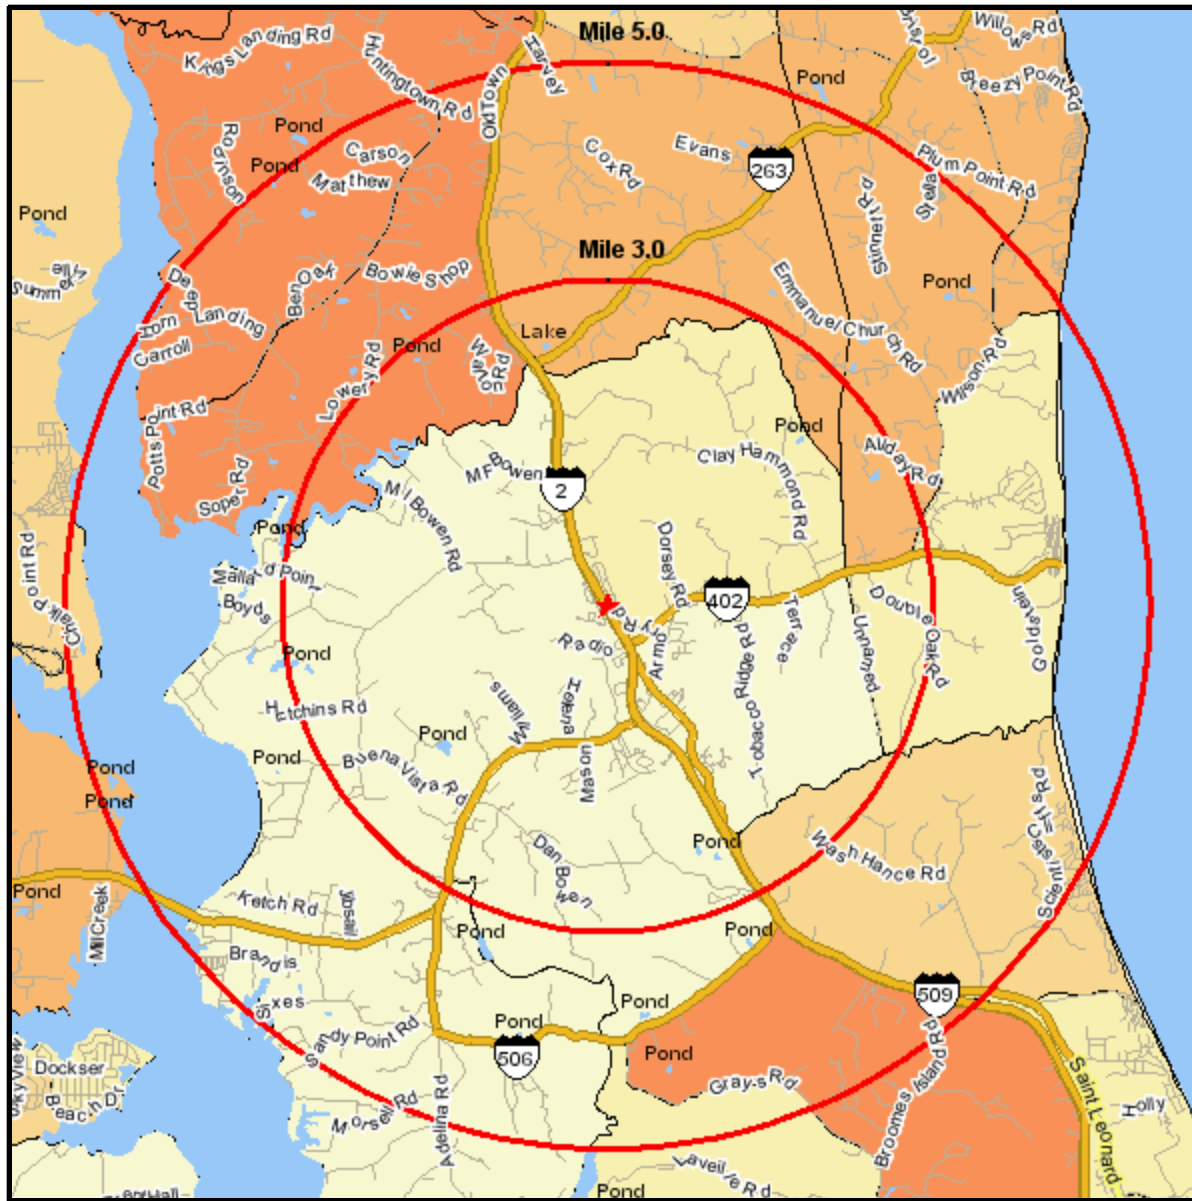

# Median Household Income

835 SOLOMONS ISLAND RD N  
 PRINCE FREDERICK, MD 20678-3912  
 Coord: 38.551918, -76.593232  
 Radius - See Appendix for Details

# Median Household Income

## Appendix: Area Listing

### Area Name:

Type: Radius