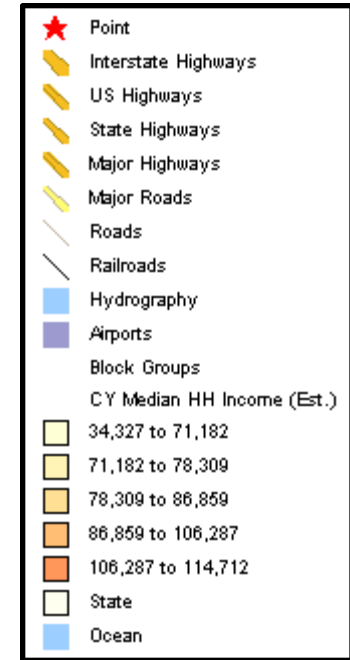

# Median Household Income

835 SOLOMONS ISLAND RD N  
 PRINCE FREDERICK, MD 20678-3912  
 Coord: 38.551918, -76.593232  
 Radius - See Appendix for Details

# Median Household Income

## Appendix: Area Listing