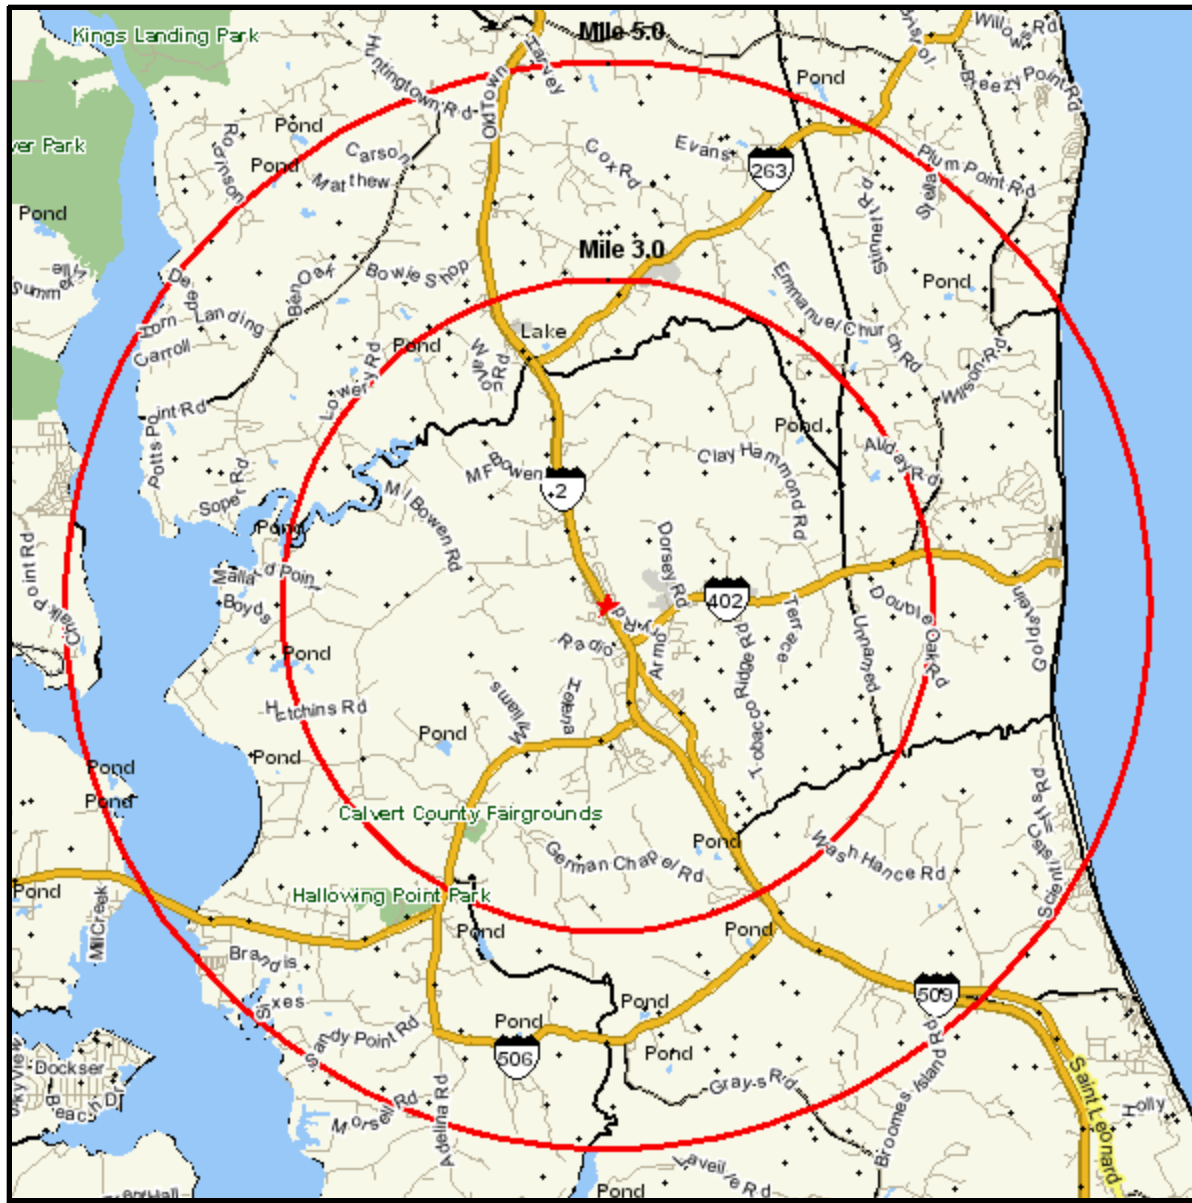

Population Current-Year Dot Density

835 SOLOMONS ISLAND RD N
 PRINCE FREDERICK, MD 20678-3912
 Coord: 38.551918, -76.593232
 Radius - See Appendix for Details

Population Current-Year Dot Density

Appendix: Area Listing

Area Name:

Type: Radius

Radius Definition:

835 SOLOMONS ISLAND RD N
PRINCE FREDERICK, MD 20678-3912

Center Point: 38.551918 -76.593232
Circle/Band: 0.00 - 3.00

Area Name:

Type: Radius

Radius Definition:

835 SOLOMONS ISLAND RD N
PRINCE FREDERICK, MD 20678-3912

Center Point: 38.551918 -76.593232
Circle/Band: 0.00 - 5.00

Project Information:

Site: 1

Order Number: 965217299