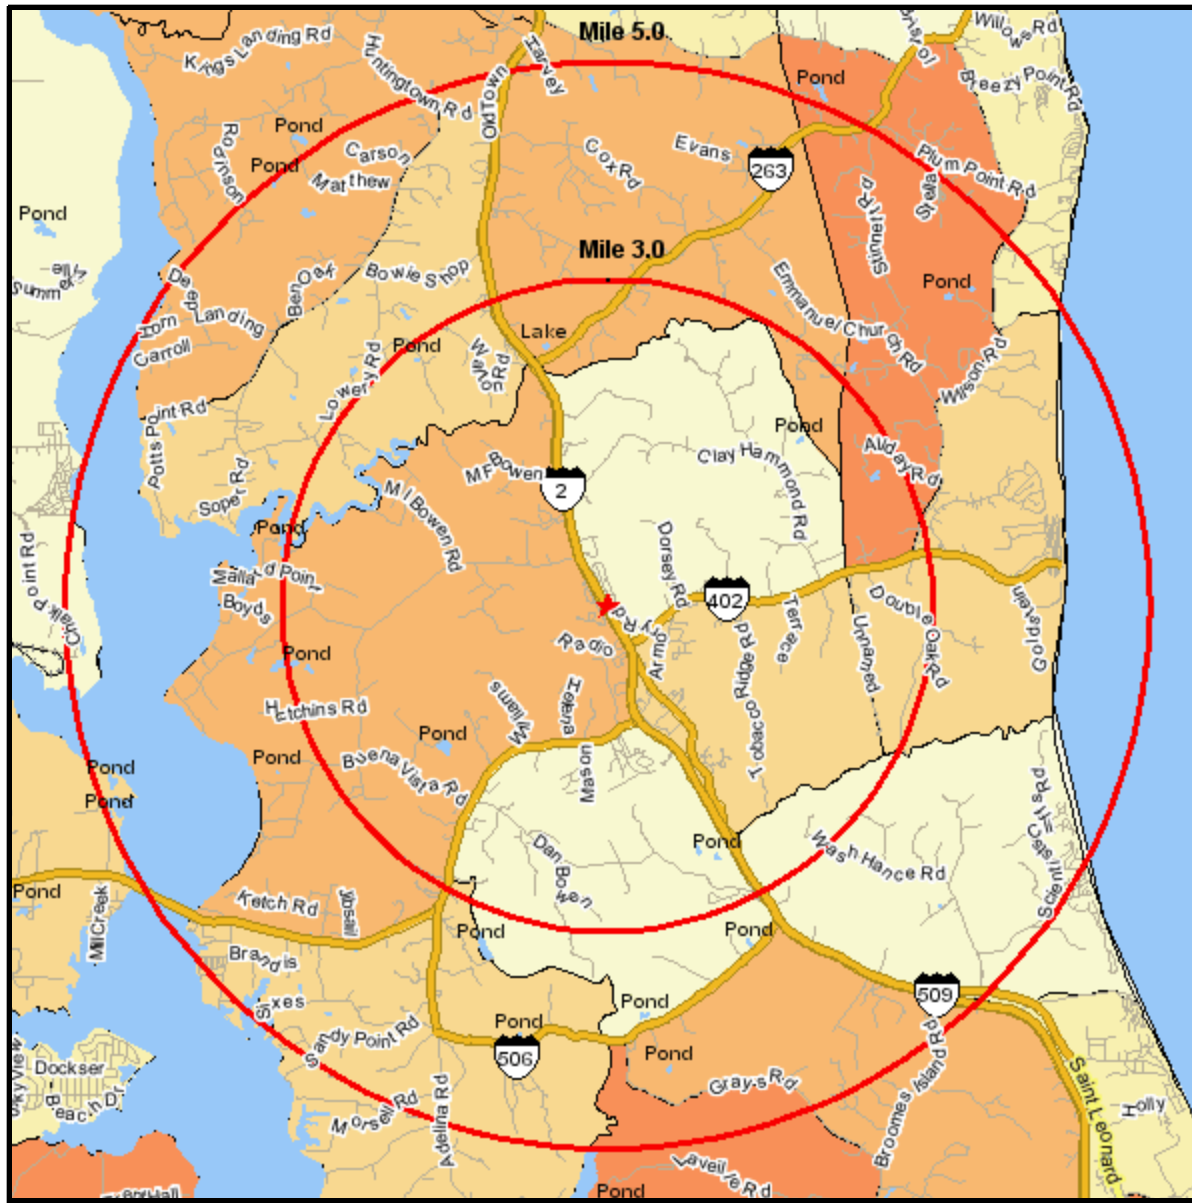

# Population Current-Year

835 SOLOMONS ISLAND RD N  
 PRINCE FREDERICK, MD 20678-3912  
 Coord: 38.551918, -76.593232  
 Radius - See Appendix for Details

# Population Current-Year

## Appendix: Area Listing

### Area Name:

Type: Radius