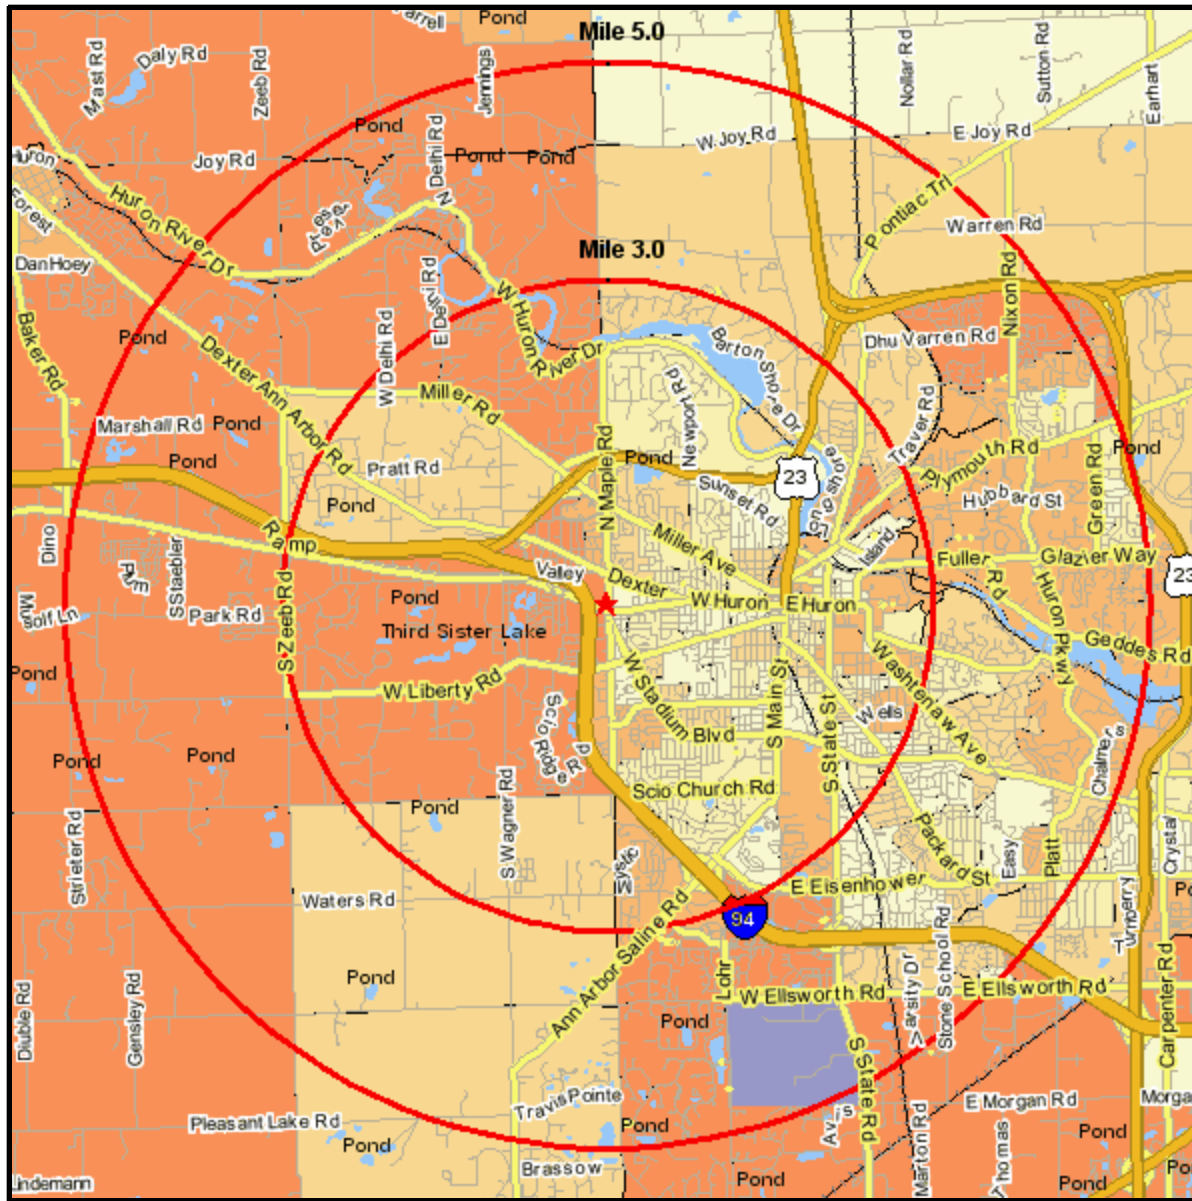

# Population Growth 2000 - Current Year

155 N MAPLE RD  
ANN ARBOR, MI 48103-2822  
Coord: 42.281275, -83.780497  
Radius - See Appendix for Details

Prepared on: Thurs May 03, 2007  
Project Code:  
Prepared For: CENTRO WATT

## Appendix: Area Listing

### Radius Definition:

155 N MAPLE RD  
ANN ARBOR, MI 48103-2822

Center Point: 42.281275 -83.780497  
Circle/Band: 0.00 - 3.00

### Radius Definition:

155 N MAPLE RD  
ANN ARBOR, MI 48103-2822

Center Point: 42.281275 -83.780497  
Circle/Band: 0.00 - 5.00