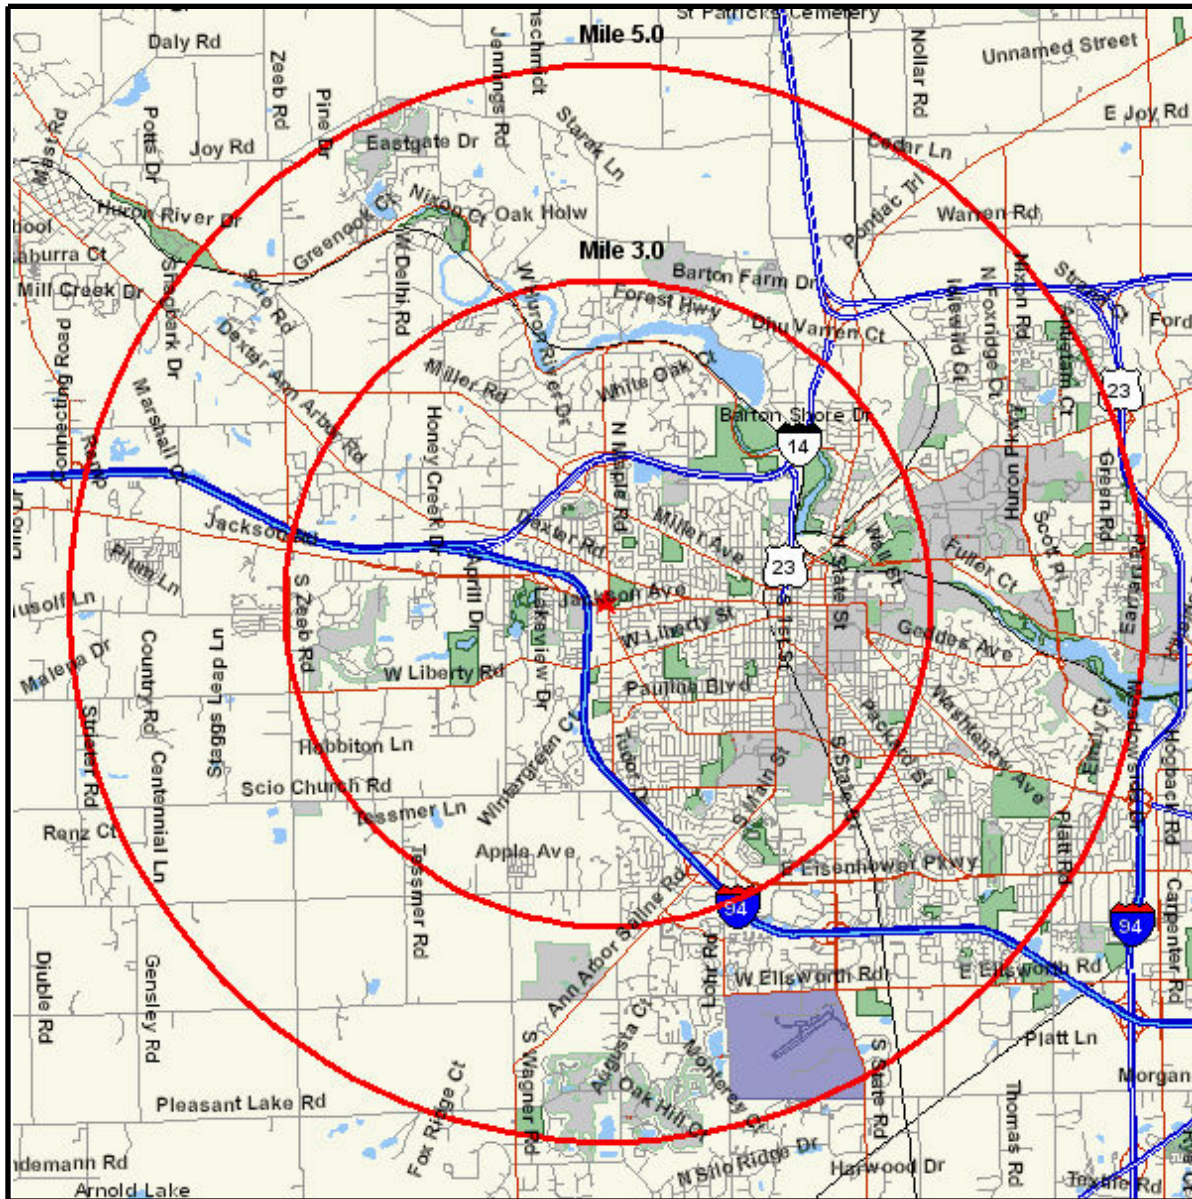

# Area Map

Prepared For: CENTRO WATT  
Project Code:

Order #: 965147066  
Site: 191

155 N MAPLE RD  
ANN ARBOR, MI 48103-2822  
Coord: 42.281275, -83.780497  
Radius - See Appendix for Details

### Appendix: Area Listing

#### Radius Definition:

155 N MAPLE RD  
ANN ARBOR, MI 48103-2822

Center Point: 42.281275 -83.780497  
Circle/Band: 0.00 - 3.00

#### Radius Definition:

155 N MAPLE RD  
ANN ARBOR, MI 48103-2822

Center Point: 42.281275 -83.780497  
Circle/Band: 0.00 - 5.00