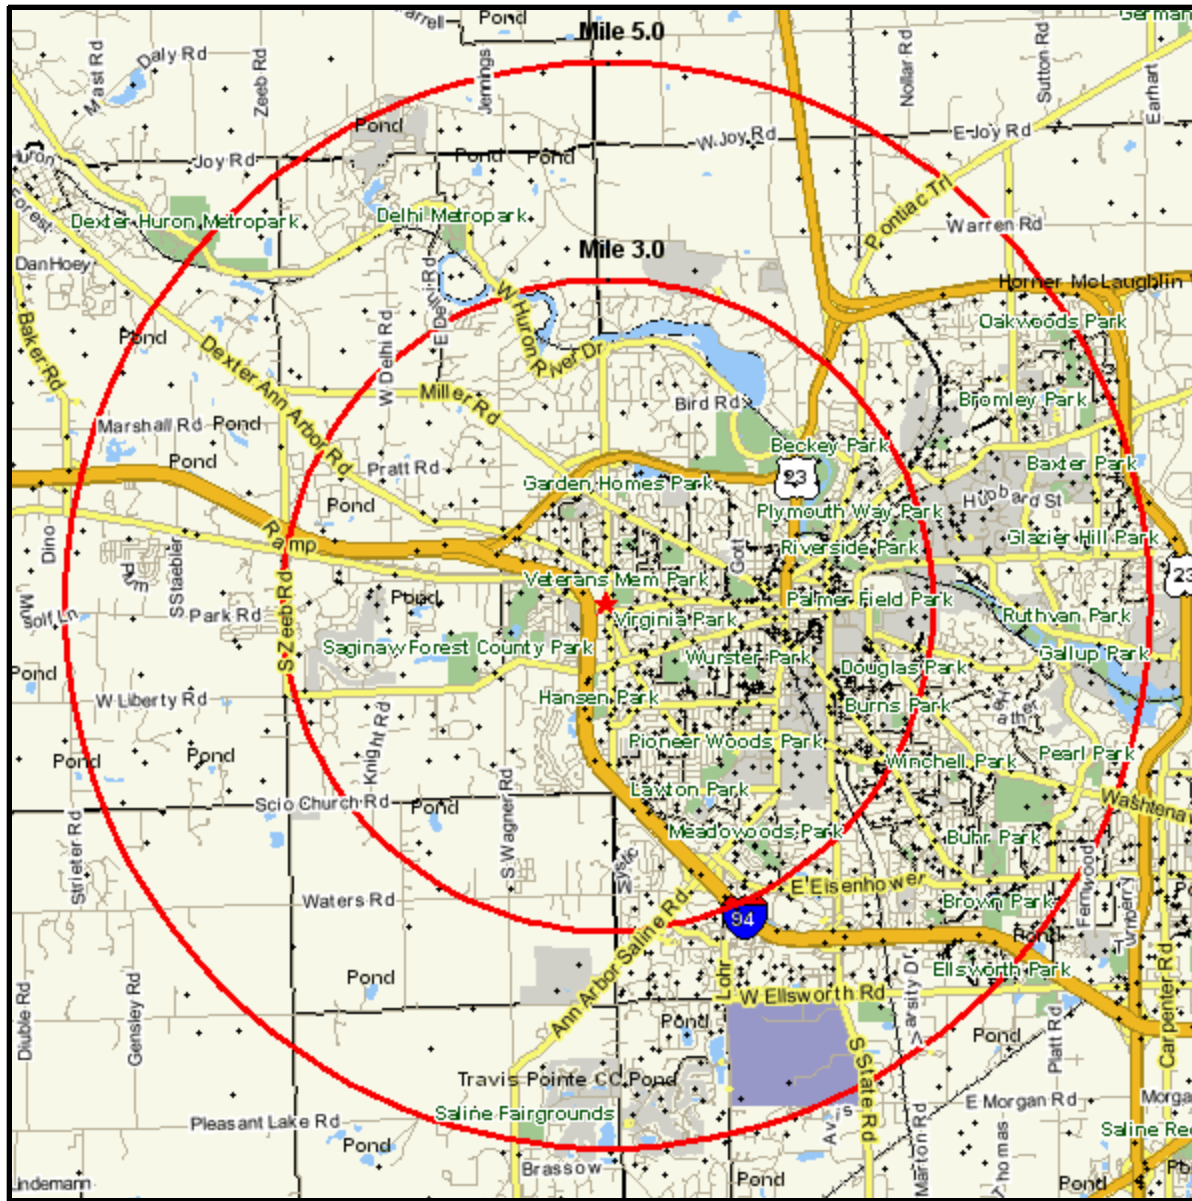

# Household Current-Year Dot Density

155 N MAPLE RD  
 ANN ARBOR, MI 48103-2822  
 Coord: 42.281275, -83.780497  
 Radius - See Appendix for Details

Prepared on: Thurs May 03, 2007  
 Project Code:  
 Prepared For: CENTRO WATT

## Appendix: Area Listing

### Radius Definition:

155 N MAPLE RD  
ANN ARBOR, MI 48103-2822

Center Point: 42.281275 -83.780497  
Circle/Band: 0.00 - 3.00

### Radius Definition:

155 N MAPLE RD  
ANN ARBOR, MI 48103-2822

Center Point: 42.281275 -83.780497  
Circle/Band: 0.00 - 5.00