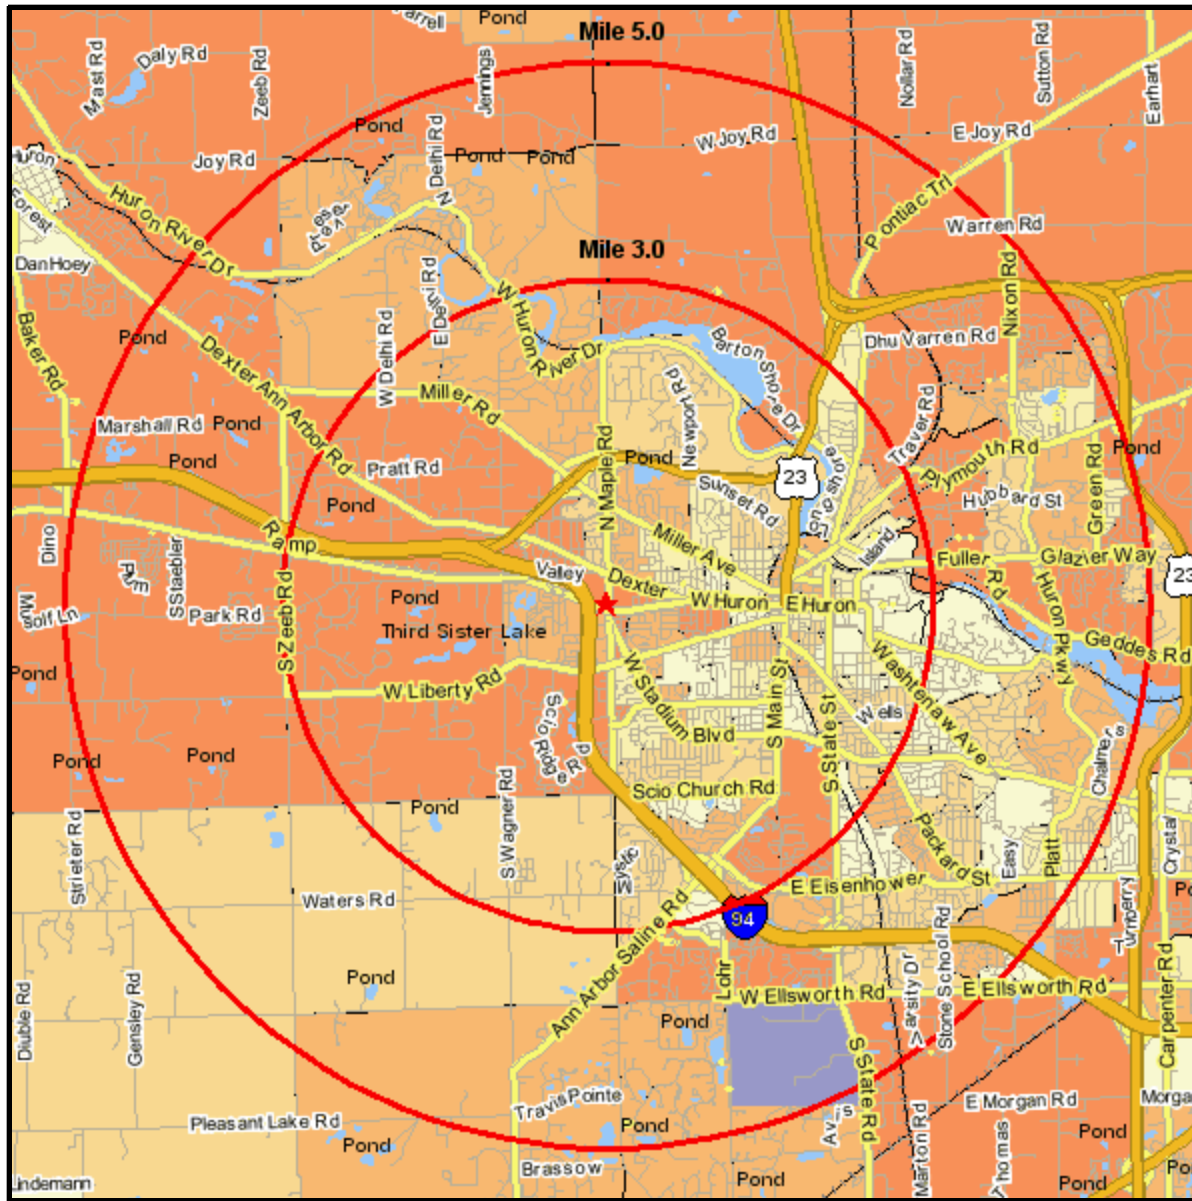

# Household Current-Year

155 N MAPLE RD  
 ANN ARBOR, MI 48103-2822  
 Coord: 42.281275, -83.780497  
 Radius - See Appendix for Details

Prepared on: Thurs May 03, 2007  
 Project Code:  
 Prepared For: CENTRO WATT

## Appendix: Area Listing

#### Radius Definition:

155 N MAPLE RD  
ANN ARBOR, MI 48103-2822

Center Point: 42.281275 -83.780497  
Circle/Band: 0.00 - 3.00

#### Radius Definition:

155 N MAPLE RD  
ANN ARBOR, MI 48103-2822

Center Point: 42.281275 -83.780497  
Circle/Band: 0.00 - 5.00