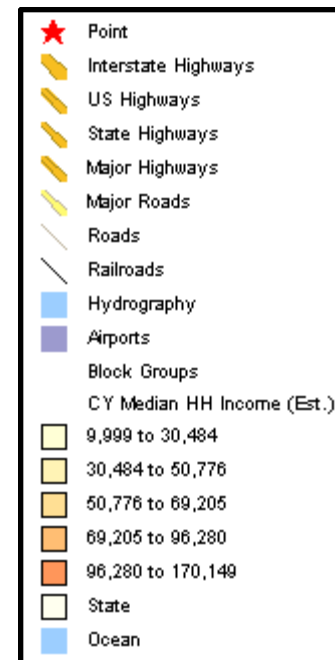

Median Household Income

155 N MAPLE RD
 ANN ARBOR, MI 48103-2822
 Coord: 42.281275, -83.780497
 Radius - See Appendix for Details

Median Household Income

Appendix: Area Listing

Area Name:

Type: Radius

Radius Definition:

155 N MAPLE RD
ANN ARBOR, MI 48103-2822

Center Point: 42.281275 -83.780497
Circle/Band: 0.00 - 3.00

Area Name:

Type: Radius

Radius Definition:

155 N MAPLE RD
ANN ARBOR, MI 48103-2822

Center Point: 42.281275 -83.780497
Circle/Band: 0.00 - 5.00