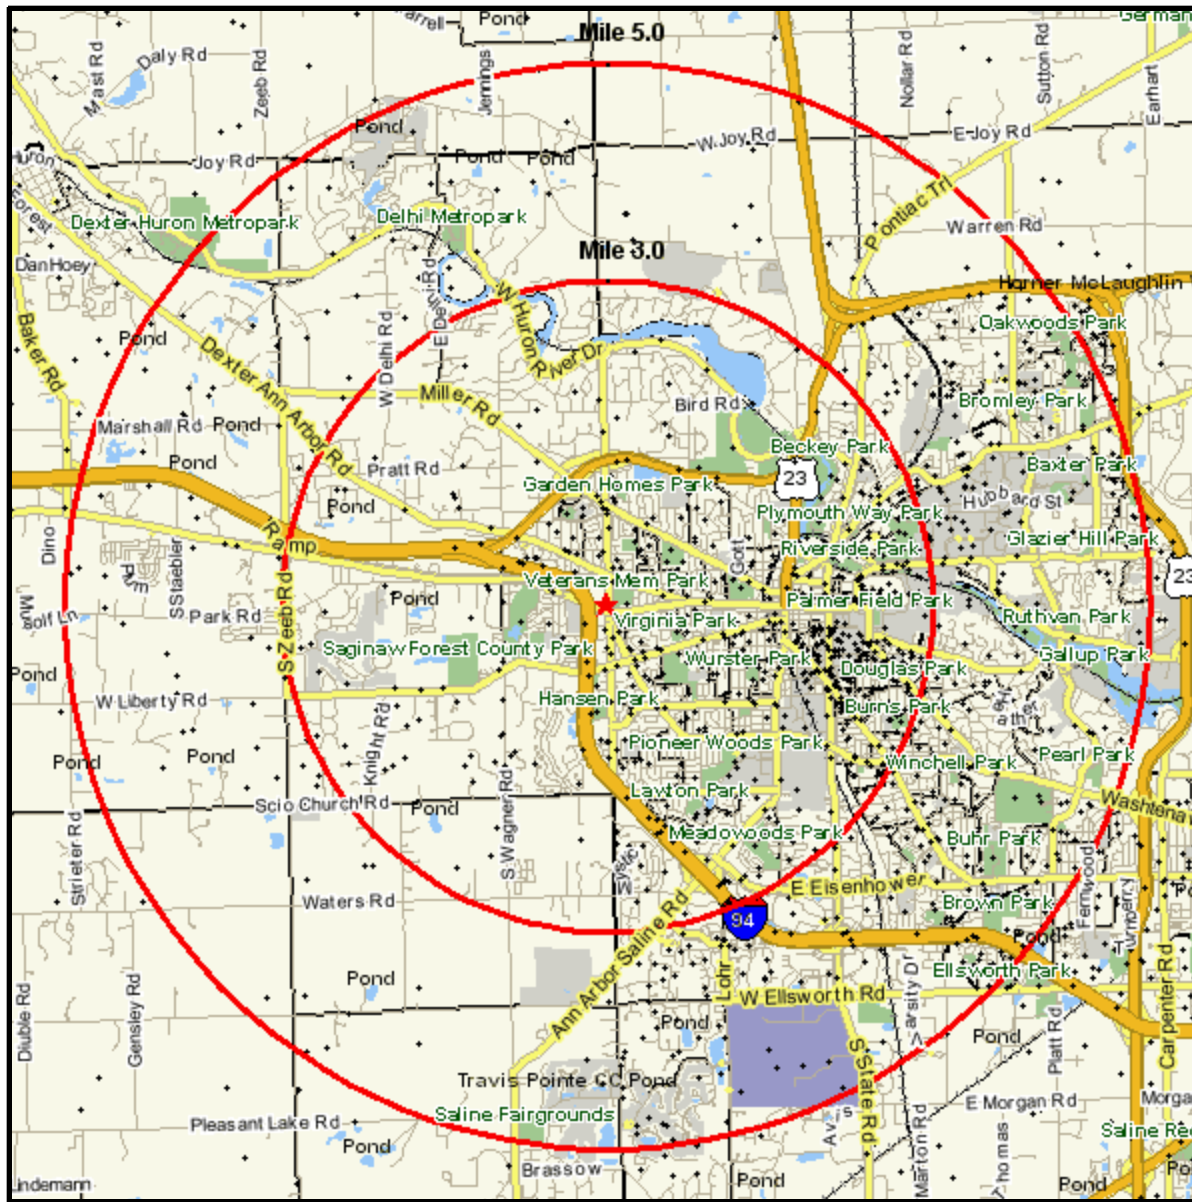

Population Current-Year Dot Density

155 N MAPLE RD
 ANN ARBOR, MI 48103-2822
 Coord: 42.281275, -83.780497
 Radius - See Appendix for Details

Population Current-Year Dot Density

Appendix: Area Listing

Area Name:

Type: Radius

Radius Definition:

155 N MAPLE RD
ANN ARBOR, MI 48103-2822

Center Point: 42.281275 -83.780497
Circle/Band: 0.00 - 3.00

Area Name:

Type: Radius

Radius Definition:

155 N MAPLE RD
ANN ARBOR, MI 48103-2822

Center Point: 42.281275 -83.780497
Circle/Band: 0.00 - 5.00

Project Information:

Site: 1

Order Number: 965206900