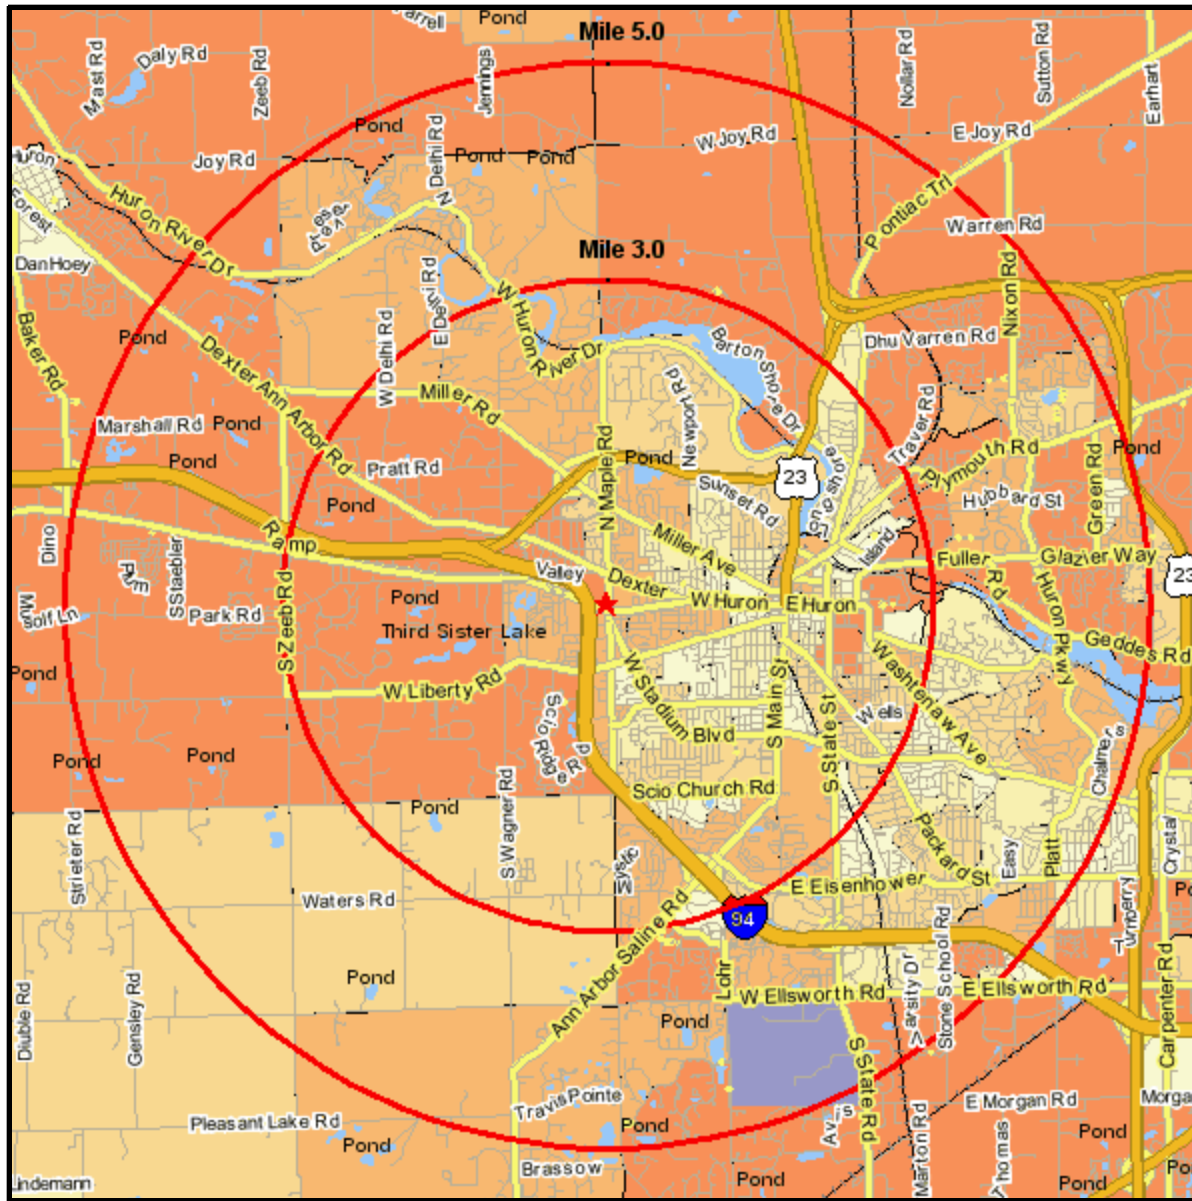

Population Current-Year

155 N MAPLE RD
 ANN ARBOR, MI 48103-2822
 Coord: 42.281275, -83.780497
 Radius - See Appendix for Details

Population Current-Year

Appendix: Area Listing

Area Name:

Type: Radius

Radius Definition:

155 N MAPLE RD
ANN ARBOR, MI 48103-2822

Center Point: 42.281275 -83.780497
Circle/Band: 0.00 - 3.00

Area Name:

Type: Radius

Radius Definition:

155 N MAPLE RD
ANN ARBOR, MI 48103-2822

Center Point: 42.281275 -83.780497
Circle/Band: 0.00 - 5.00