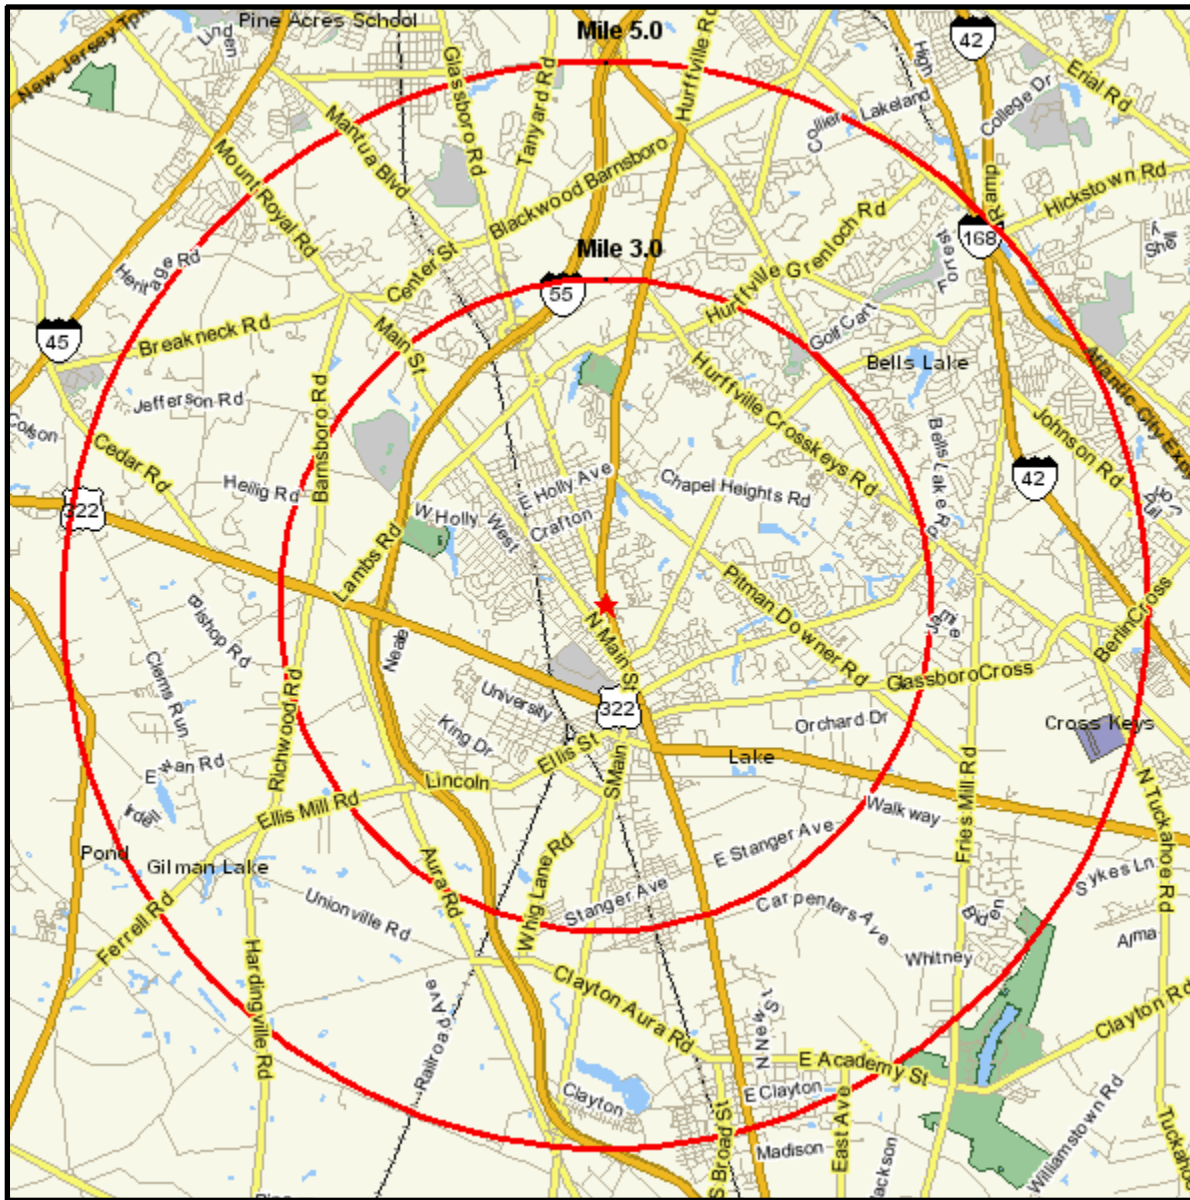

Area Map

Prepared For: **CENTRO WATT**
Project Code:

Order #: 965210795
Site: 161

711 DELSEA DR N
GLASSBORO, NJ 08028-1435
Coord: 39.720427, -75.114969
Radius - See Appendix for Details

Area Map

Prepared For: CENTRO WATT
Project Code:

Order #: 965210795
Site: 161

Appendix: Area Listing

Area Name:

Type: Radius

Radius Definition:

711 DELSEA DR N
GLASSBORO, NJ 08028-1435

Center Point: 39.720427 -75.114969
Circle/Band: 0.00 - 3.00

Area Name:

Type: Radius

Radius Definition:

711 DELSEA DR N
GLASSBORO, NJ 08028-1435

Center Point: 39.720427 -75.114969
Circle/Band: 0.00 - 5.00