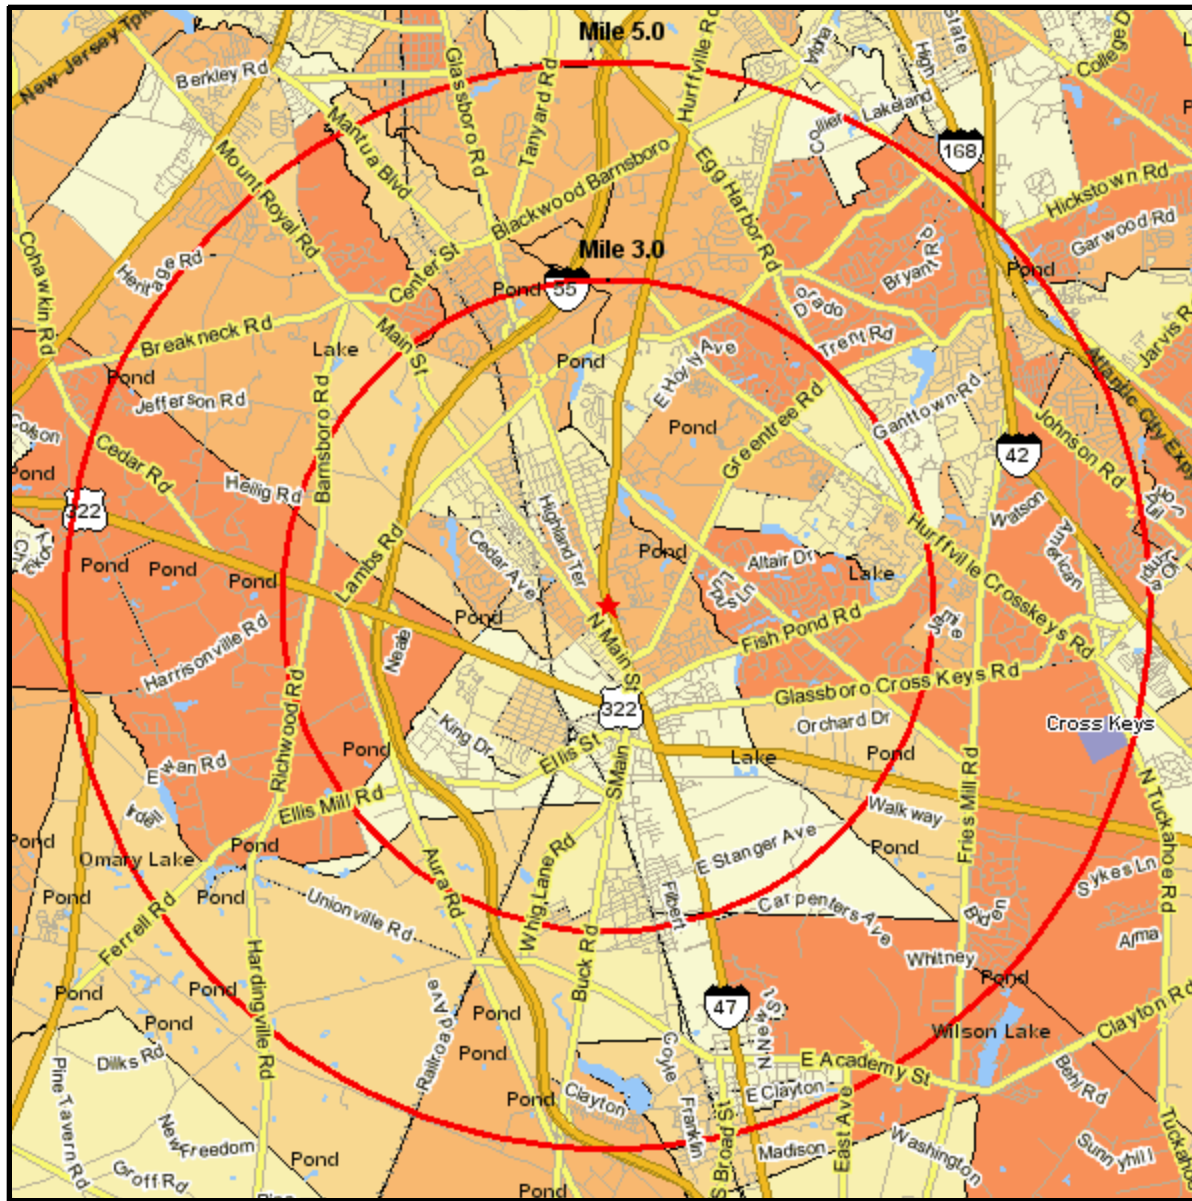

Median Household Income

711 DELSEA DR N
 GLASSBORO, NJ 08028-1435
 Coord: 39.720427, -75.114969
 Radius - See Appendix for Details

Median Household Income

Appendix: Area Listing

Area Name:

Type: Radius

Radius Definition:

711 DELSEA DR N	Center Point:	39.720427	-75.114969
GLASSBORO, NJ 08028-1435	Circle/Band:	0.00 -	3.00

Area Name:

Type: Radius

Radius Definition:

711 DELSEA DR N	Center Point:	39.720427	-75.114969
GLASSBORO, NJ 08028-1435	Circle/Band:	0.00 -	5.00