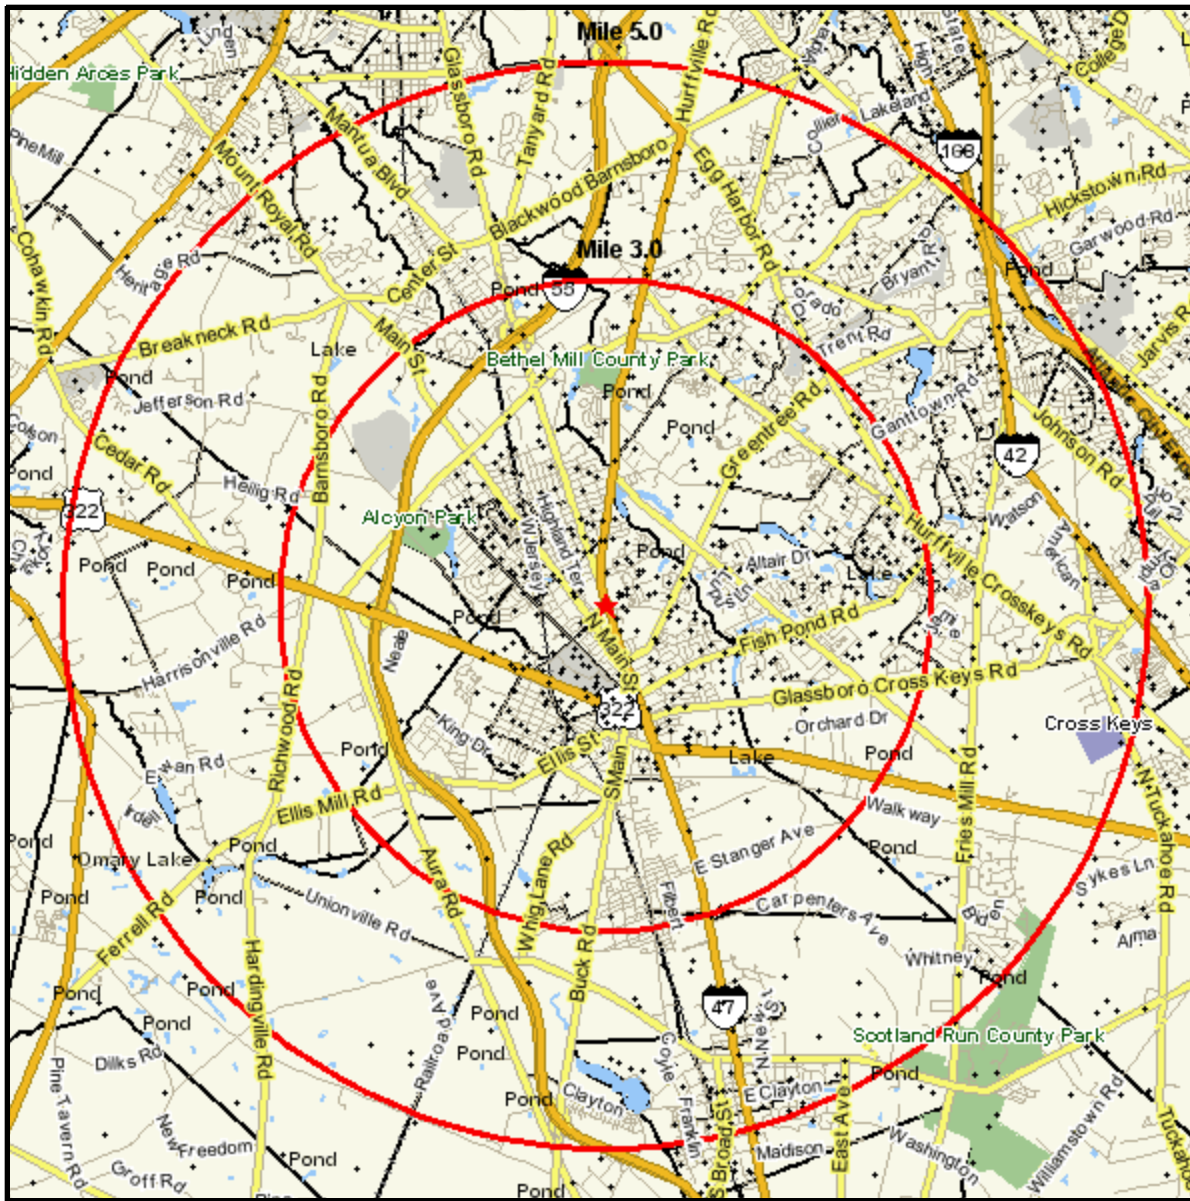

Population Current-Year Dot Density

711 DELSEA DR N
 GLASSBORO,NJ 08028-1435
 Coord: 39.720427, -75.114969
 Radius - See Appendix for Details

Population Current-Year Dot Density

Appendix: Area Listing

Area Name:

Type: Radius

Radius Definition:

711 DELSEA DR N	Center Point:	39.720427	-75.114969
GLASSBORO, NJ 08028-1435	Circle/Band:	0.00 -	3.00

Area Name:

Type: Radius

Radius Definition:

711 DELSEA DR N	Center Point:	39.720427	-75.114969
GLASSBORO, NJ 08028-1435	Circle/Band:	0.00 -	5.00

Project Information:

Site: 1

Order Number: 965218052