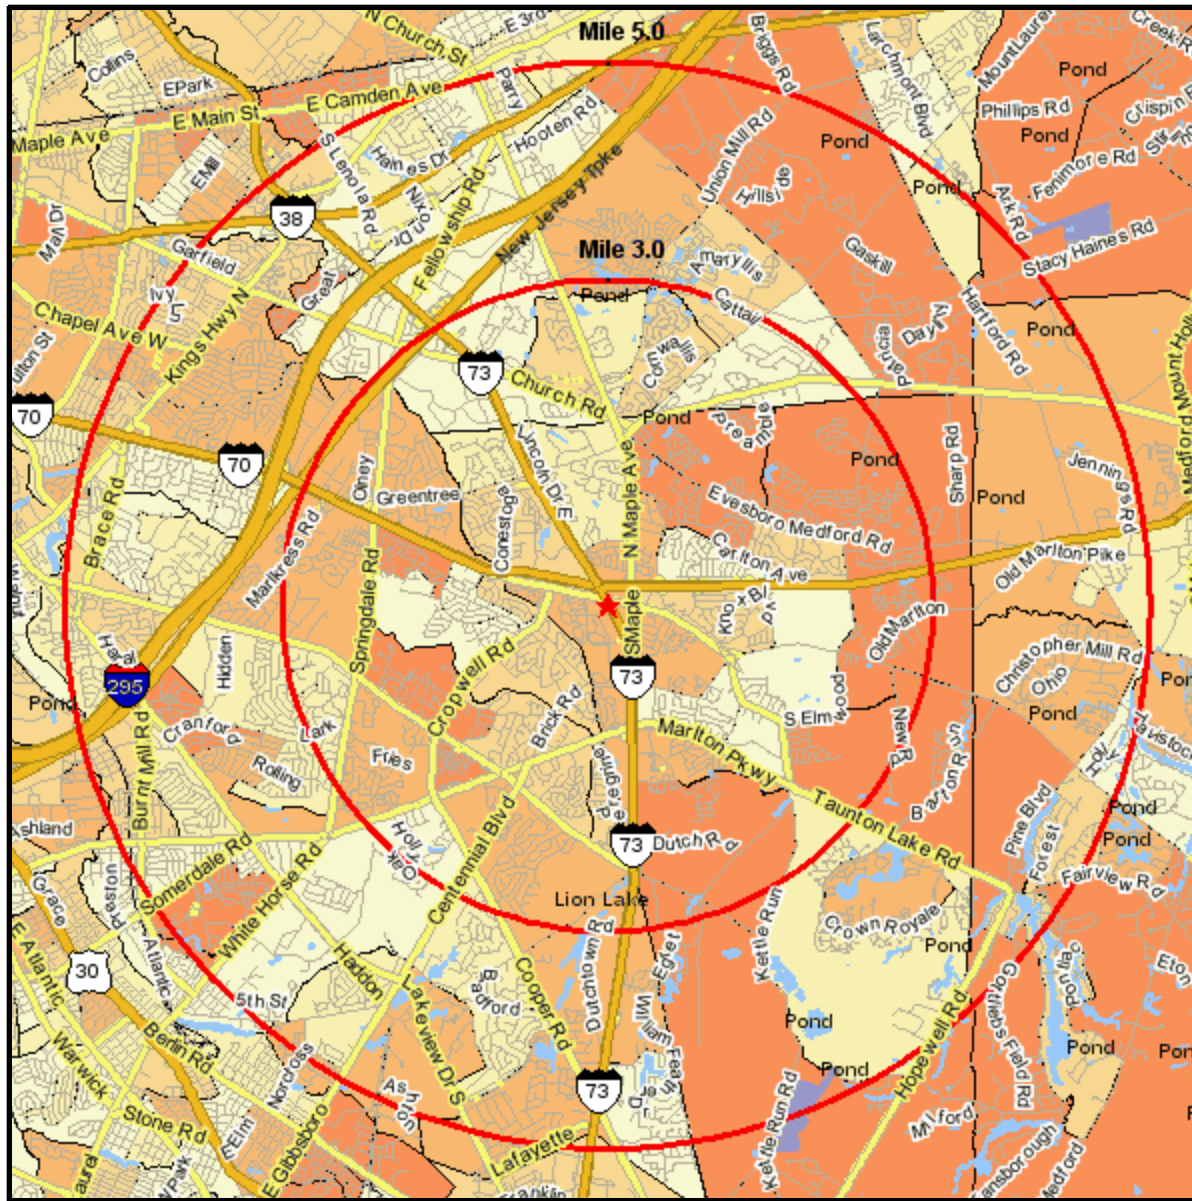

# Population Growth 2000 - Current Year

101 ROUTE 73 S  
 MARLTON, NJ 08053-4120  
 Coord: 39.891214, -74.926168  
 Radius - See Appendix for Details

# Population Growth 2000 - Current Year

## Appendix: Area Listing

### Area Name:

Type: Radius