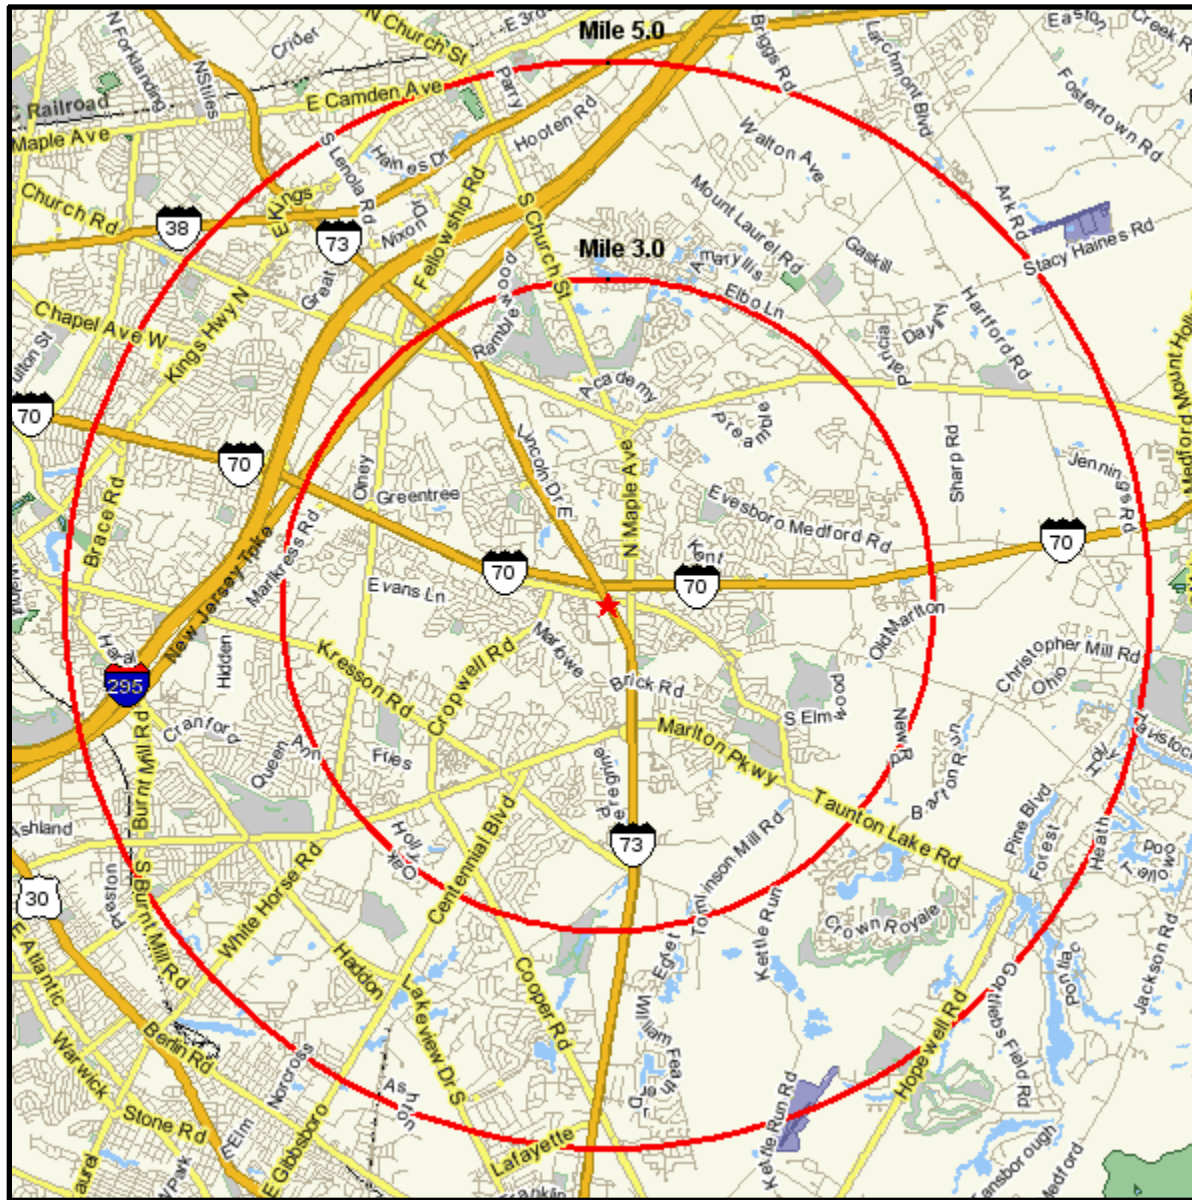

Area Map

Prepared For: **CENTRO WATT**
Project Code:

Order #: **965210816**
Site: **191**

101 ROUTE 73 S
MARLTON, NJ 08053-4120
Coord: 39.891214, -74.926168
Radius - See Appendix for Details

Area Map

Prepared For: CENTRO WATT
Project Code:

Order #: 965210816
Site: 191

Appendix: Area Listing

Area Name:

Type: Radius

Radius Definition:

101 ROUTE 73 S
MARLTON, NJ 08053-4120

Center Point: 39.891214 -74.926168
Circle/Band: 0.00 - 3.00

Area Name:

Type: Radius

Radius Definition:

101 ROUTE 73 S
MARLTON, NJ 08053-4120

Center Point: 39.891214 -74.926168
Circle/Band: 0.00 - 5.00