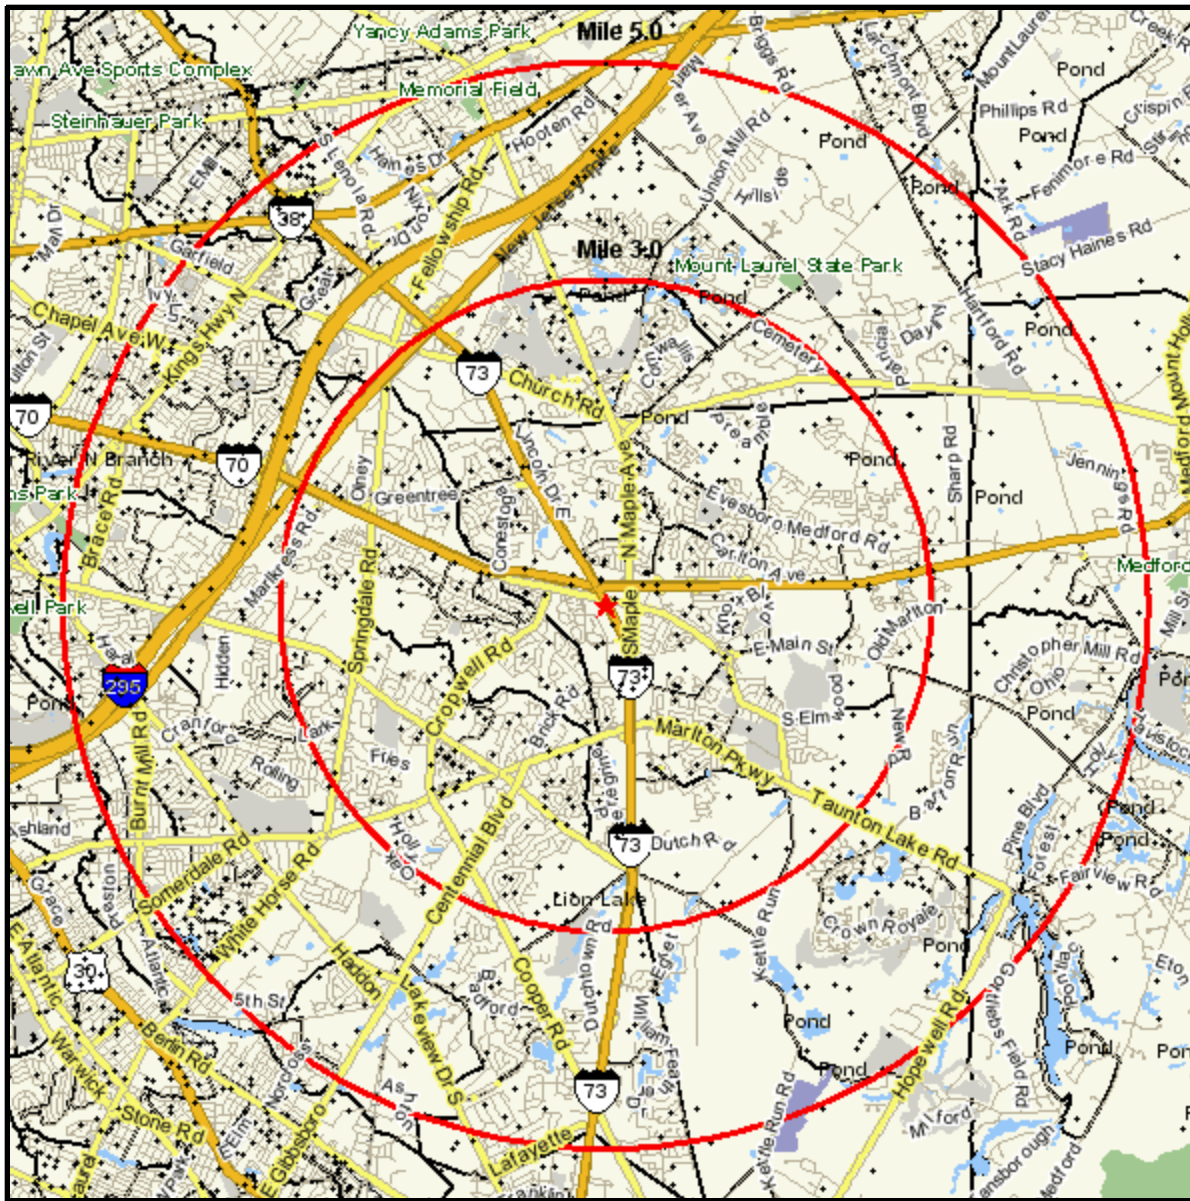

Household Current-Year Dot Density

101 ROUTE 73 S
 MARLTON, NJ 08053-4120
 Coord: 39.891214, -74.926168
 Radius - See Appendix for Details

Prepared on: Tues May 08, 2007
 Project Code:
 Prepared For: CENTRO WATT

Claritas Tech Support: 1 800 866 6511
 © 2007 CLARITAS INC. All rights reserved.
 Prepared By:

Household Current-Year Dot Density

Appendix: Area Listing

Area Name:

Type: Radius

Radius Definition:

101 ROUTE 73 S
MARLTON, NJ 08053-4120

Center Point: 39.891214 -74.926168
Circle/Band: 0.00 - 3.00

Area Name:

Type: Radius

Radius Definition:

101 ROUTE 73 S
MARLTON, NJ 08053-4120

Center Point: 39.891214 -74.926168
Circle/Band: 0.00 - 5.00

Project Information:

Site: 1

Order Number: 965218113