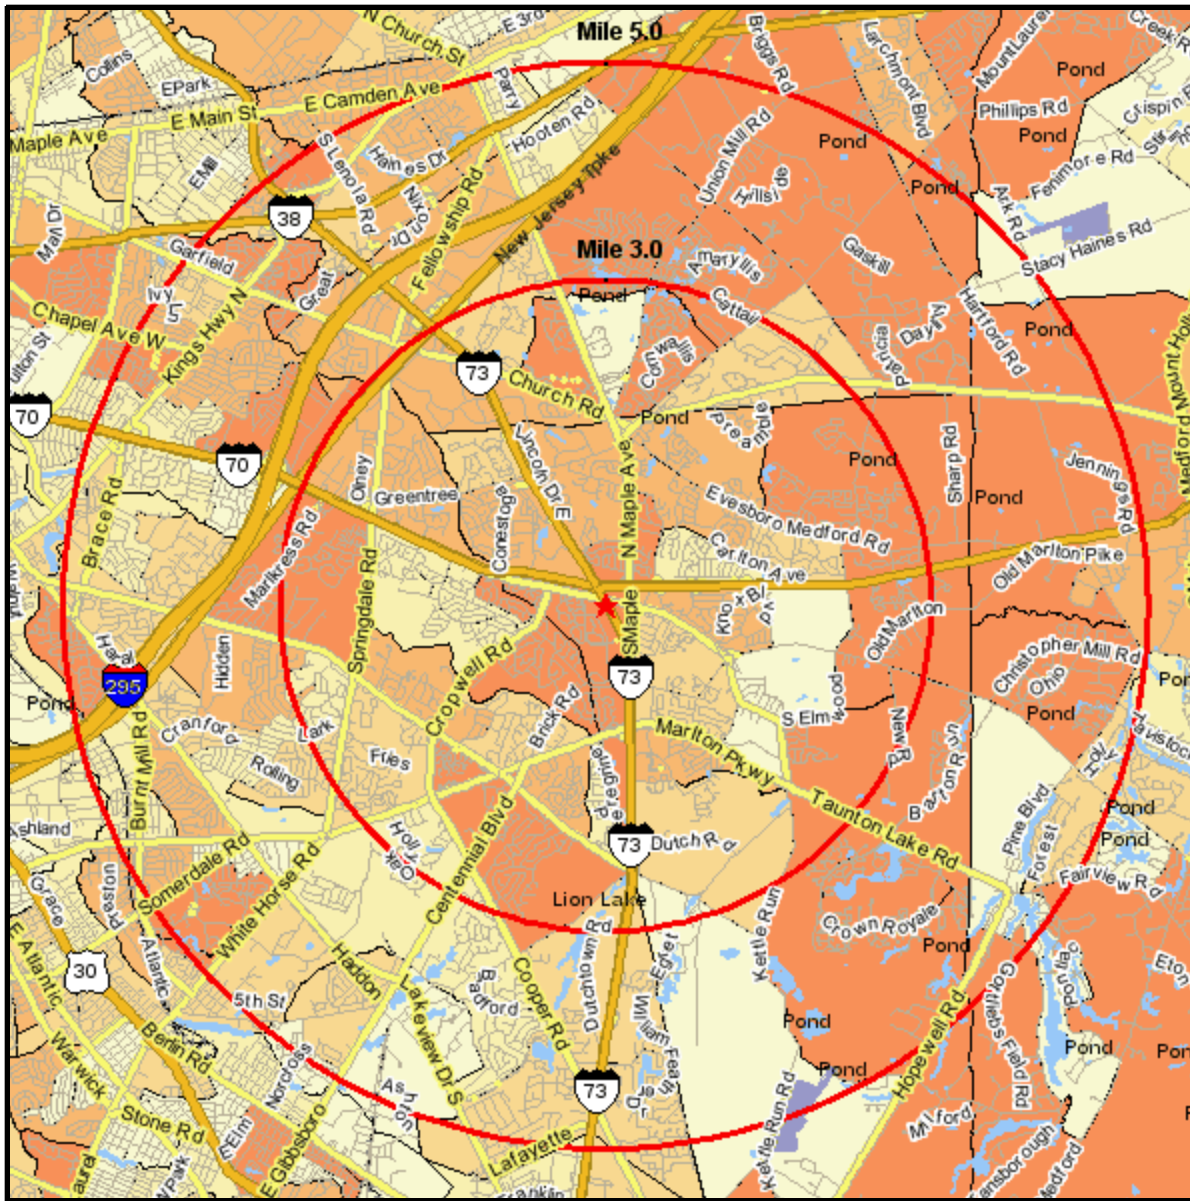

# Household Current-Year

101 ROUTE 73 S  
 MARLTON, NJ 08053-4120  
 Coord: 39.891214, -74.926168  
 Radius - See Appendix for Details

## Appendix: Area Listing

### Area Name:

Type: Radius